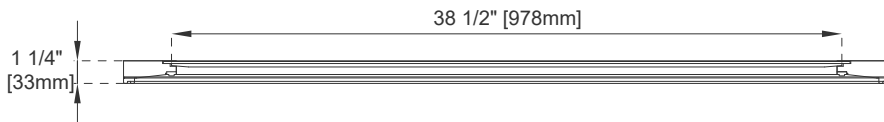

44" MIRROR

VANITIES

Features and Materials

Solids: BNM/BW/GW/SGR/SL/VV-Poplar;
SBR/WWW-Para Wood
Panels: Plywood
Installation Type: Wall Mounted
Bevel on Mirror: 1"
Options to hang-Vertical or Horizontal

Dimension

Width: 44"
Depth: 1-1/4"
Height: 40"

44" MIRROR

VANITIES

Top View

Front View

Side View

All dimensions are nominal