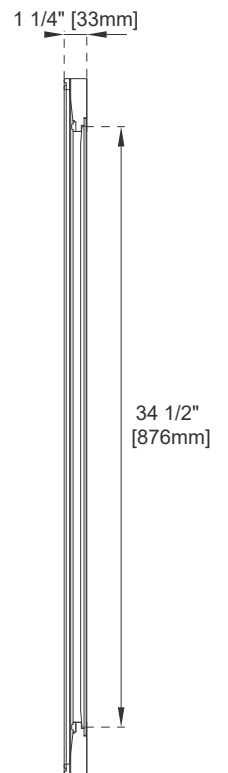

44" MIRROR

VANITIES

Features and Materials

Solids: BNM/BW/GW/SGR/SL/VV-Poplar;
SBR/WWW-Para Wood
Panels: Plywood
Installation Type: Wall Mounted
Bevel on Mirror: 1"
Options to hang-Vertical or Horizontal

Dimension

Width: 44"
Depth: 1-1/4"
Height: 40"

44" MIRROR

VANITIES

Top View

Front View

Side View

All dimensions are nominal