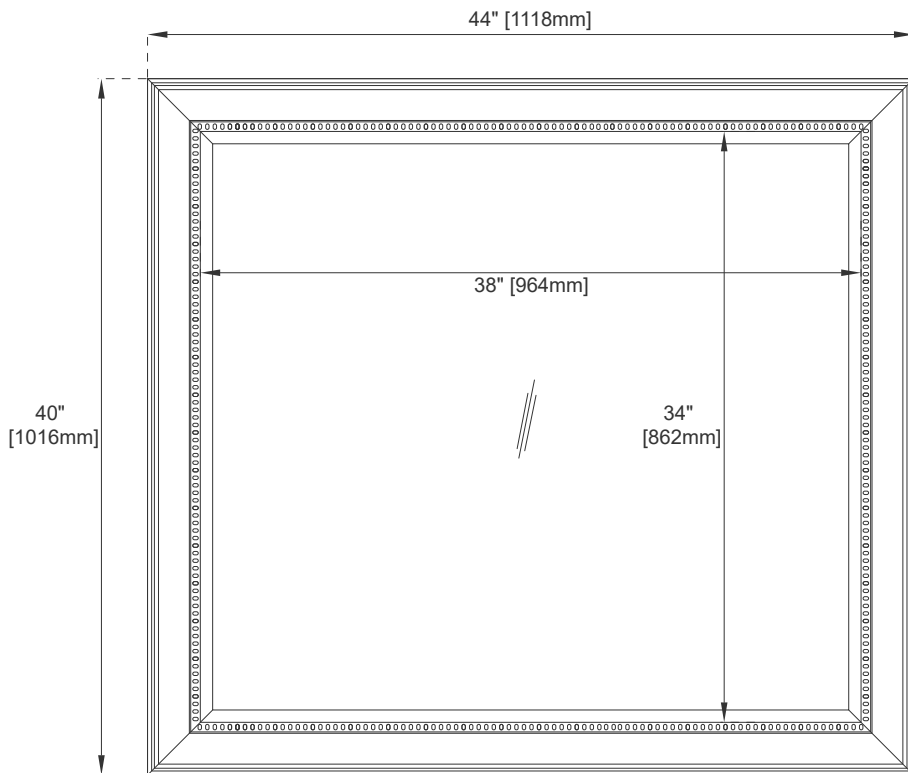

44" MIRROR

VANITIES

Features and Materials

Solids: BNM/BW/GW/SGR/SL/VV-Poplar;
SBR/WWW-Para Wood
Panels: Plywood
Installation Type: Wall Mounted
Bevel on Mirror: 1"
Options to hang-Vertical or Horizontal

Dimension

Width: 44"
Depth: 1-1/4"
Height: 40"

44" MIRROR

VANITIES

Top View

Front View

Side View

All dimensions are nominal