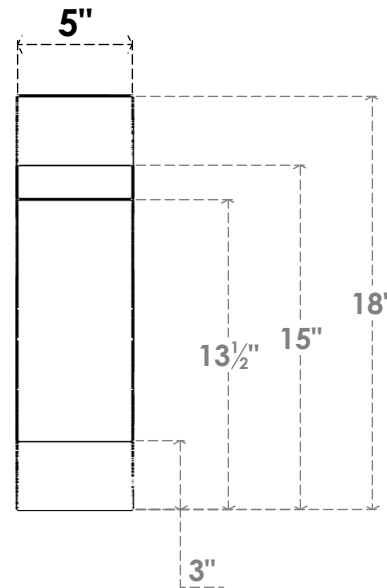

ITEM NUMBER: BRCURO050X14000X18000OLYRCPR

5"W X 14"D X 18"H OLYMPIC ROUGH CEDAR WOODGRAIN OPEN
TIMBERTHANE BRACE, PRIMED TAN

SIDE PROFILE

FRONT PROFILE

ISOMETRIC

EKENA MILLWORK
2300 WEST MAIN ST.
CLARKSVILLE, TX 75426
TOLL FREE: 866-607-0453
WWW.EKENAMILLWORK.COM

NOTES

1. INSTALLATION TO BE COMPLETED IN ACCORDANCE WITH MANUFACTURER'S SPECIFICATIONS.
2. DRAWING MAY NOT BE TO SCALE
3. THIS DRAWING IS INTENDED FOR DESIGN AND PLANNING PURPOSES ONLY.
4. ALL INFORMATION CONTAINED HEREIN WAS CURRENT AT THE TIME OF DEVELOPMENT BUT MUST BE REVIEWED AND APPROVED BY THE PRODUCT MANUFACTURER TO BE CONSIDERED ACCURATE.
5. TIMBERTHANE ARCHITECTURAL PRODUCTS ARE MADE FROM HIGH DENSITY URETHANE AND COME FACTORY PRIMED