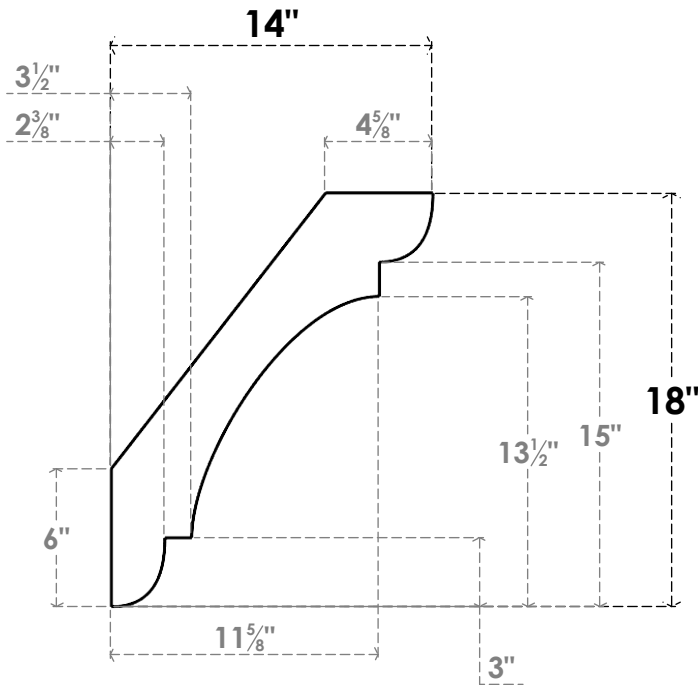

ITEM NUMBER: BRCURO050X14000X18000OLYRCPR

5"W X 14"D X 18"H OLYMPIC ROUGH CEDAR WOODGRAIN OPEN
TIMBERTHANE BRACE, PRIMED TAN

SIDE PROFILE

FRONT PROFILE

ISOMETRIC

EKENA MILLWORK
2300 WEST MAIN ST.
CLARKSVILLE, TX 75426
TOLL FREE: 866-607-0453
WWW.EKENAMILLWORK.COM

NOTES

1. INSTALLATION TO BE COMPLETED IN ACCORDANCE WITH MANUFACTURER'S SPECIFICATIONS.
2. DRAWING MAY NOT BE TO SCALE
3. THIS DRAWING IS INTENDED FOR DESIGN AND PLANNING PURPOSES ONLY.
4. ALL INFORMATION CONTAINED HEREIN WAS CURRENT AT THE TIME OF DEVELOPMENT BUT MUST BE REVIEWED AND APPROVED BY THE PRODUCT MANUFACTURER TO BE CONSIDERED ACCURATE.
5. TIMBERTHANE ARCHITECTURAL PRODUCTS ARE MADE FROM HIGH DENSITY URETHANE AND COME FACTORY PRIMED