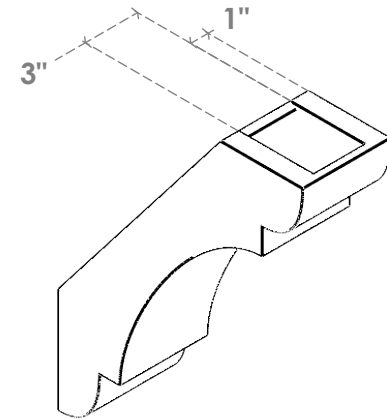

ITEM NUMBER: BRCURO050X14000X18000OLYRCPR

5"W X 14"D X 18"H OLYMPIC ROUGH CEDAR WOODGRAIN OPEN
TIMBERTHANE BRACE, PRIMED TAN

SIDE PROFILE

FRONT PROFILE

ISOMETRIC

EKENA MILLWORK
2300 WEST MAIN ST.
CLARKSVILLE, TX 75426
TOLL FREE: 866-607-0453
WWW.EKENAMILLWORK.COM

NOTES

1. INSTALLATION TO BE COMPLETED IN ACCORDANCE WITH MANUFACTURER'S SPECIFICATIONS.
2. DRAWING MAY NOT BE TO SCALE
3. THIS DRAWING IS INTENDED FOR DESIGN AND PLANNING PURPOSES ONLY.
4. ALL INFORMATION CONTAINED HEREIN WAS CURRENT AT THE TIME OF DEVELOPMENT BUT MUST BE REVIEWED AND APPROVED BY THE PRODUCT MANUFACTURER TO BE CONSIDERED ACCURATE.
5. TIMBERTHANE ARCHITECTURAL PRODUCTS ARE MADE FROM HIGH DENSITY URETHANE AND COME FACTORY PRIMED