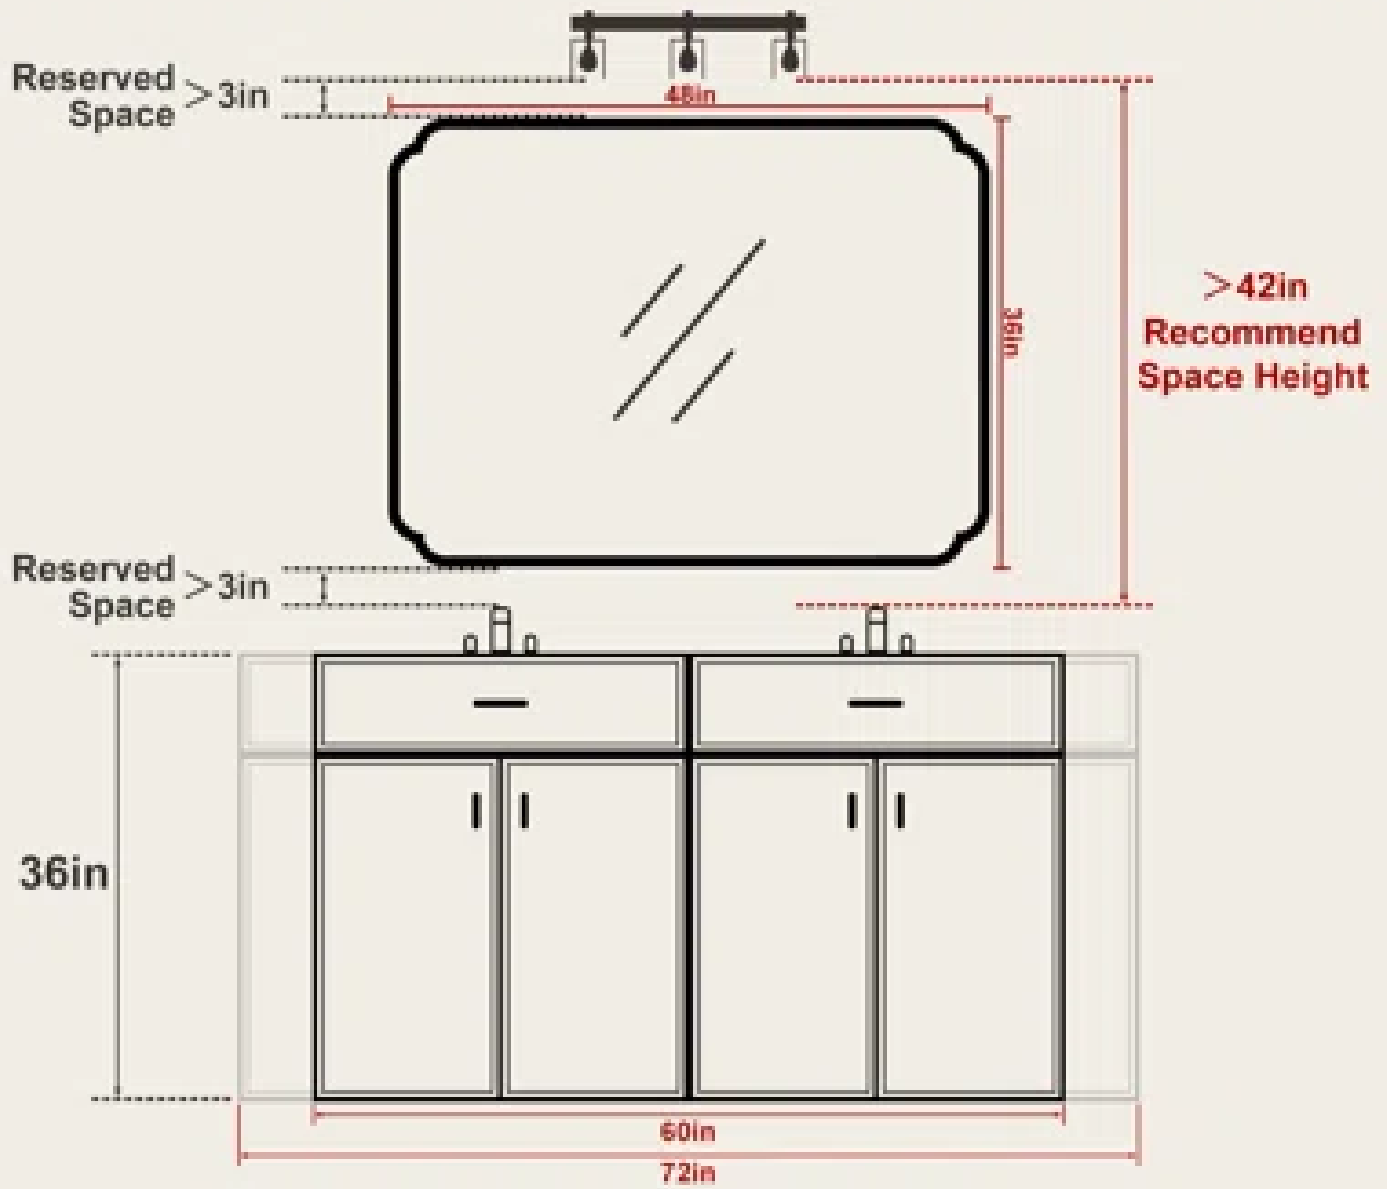

# Suitable for 48in-72in Vanity

Tip: Typically, your mirror should be narrower than or the same width as the vanity