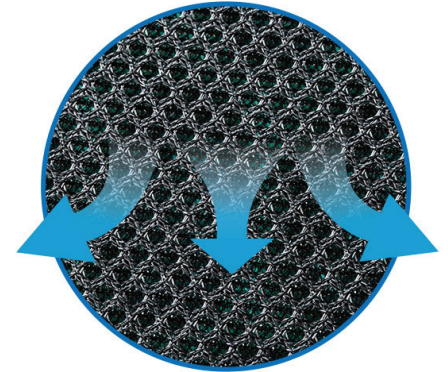

Breathable mesh