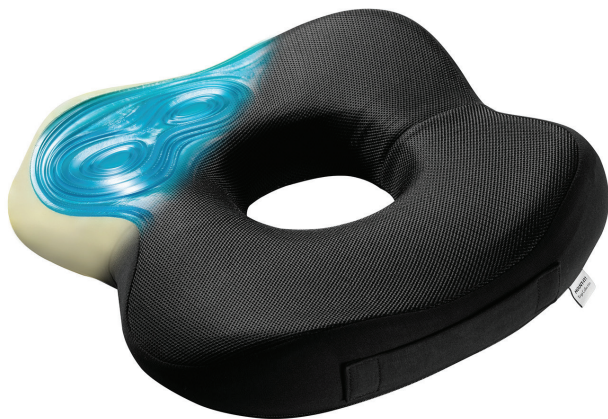

## Ergo Collection

MI-1104

## Premium Comfort Seat Cushion

Enhance your sitting experience and improve posture with this premium seat cushion, designed with a combination of memory foam and gel. The memory foam filling conforms to your body contours and effectively reduces pressure on the tailbone, relieving discomfort and promoting proper spinal alignment.

- Non-slip bottom ensures stability on any chair
- Integrated carrying handle for easy transport
- Washable cover is made from breathable mesh fabric

MEMORY FOAM  
/ COOLING GEL

WASHABLE  
COVER

ERGONOMIC

# Premium Comfort Seat Cushion