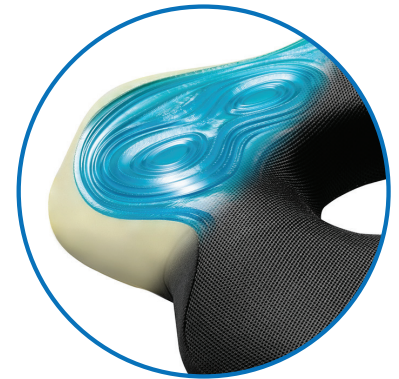

MI-1104

Premium Comfort Seat Cushion

MOUNT-IT!

Ergo Collection

Memory foam /
cooling gel