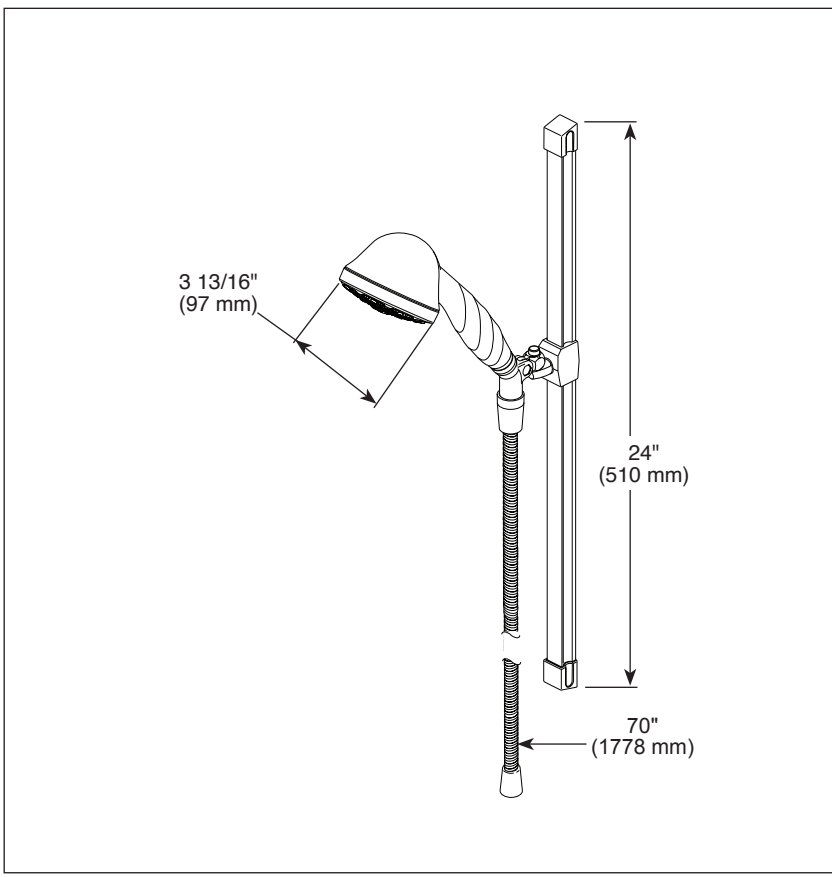

COMPLIES WITH:

- ASME A112.18.1 / CSA B125.1
- EPA WaterSense®

▲ Designate proper finish suffix

Delta Faucet Company reserves the right (1) to make changes in specifications and materials, and (2) to change or discontinue models, both without notice or obligation. Dimensions are for reference only. See current full-line price book or www.deltafaucet.com for finish options and product availability.

Delta Faucet Company
55 E. 111th Street, Carmel, IN 46280
350 South Edgeware Road, St. Thomas, ON N5P 4L1
© 2025 Delta Faucet Company