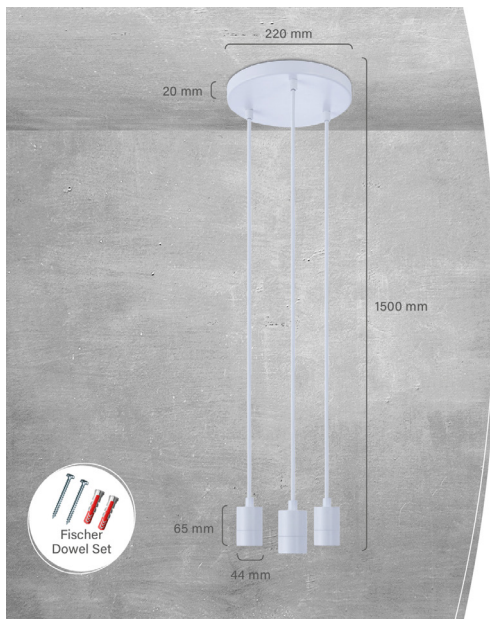

Pendant Lamp | 3x E27

Operating and Electrical

Input voltage	220-240 V
Input frequency	50/60 Hz
Socket type	E27
Socket quantity	3
Wattage limitation	max. 25 W
Ambient temperature	max. 40 °C

Installation

Intended installation location	ceiling
Suitable wire gauge	0,75 mm ² - 2,5 mm ²
Stripping length	10 mm

Mechanical and Housing

Color	black
	white
Material	aluminum
Weight	1,040 kg

Accessories

Installation material	2x fischer DUOPOWER 6x30 2x PZ2 screw 4,5x40
-----------------------	---