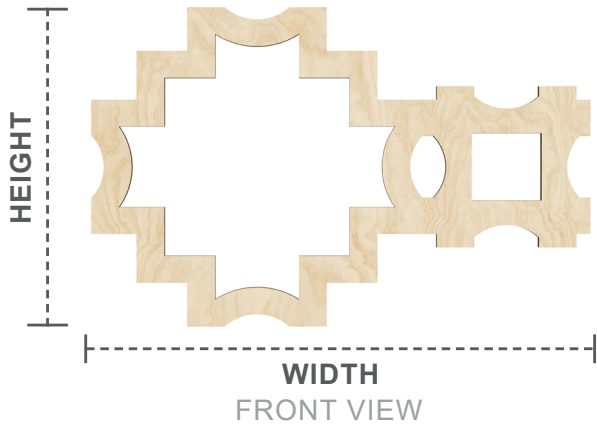

STAIN GRADE 2-PIECE WOOD FRETWORK

STYLE

CORDOVA

THICKNESS
SIDE VIEW

35 1/8" x 23 3/8"
LARGE

23 1/8" x 15 3/8"
MEDIUM

17 1/8" x 11 3/8"
SMALL

11 1/8" x 7 3/8"
EXTRA SMALL

PANEL CONSTRUCTION: Wood grain veneer over substrate. 3/8" or 1/4" thickness.

USAGE: Commercial or residential walls & ceilings. Not suitable for areas exposed to water or for outdoor applications.

INSTALLATION: Glue and small brad nails. (See installation guidelines)