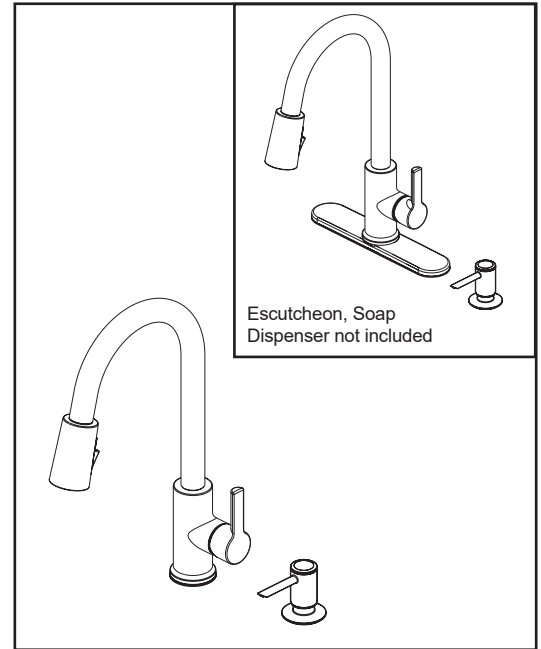

## Mounting without escutcheon plate

### KITCHEN FAUCET:

- Flute™ Collection
- Single Handle Pull-down
- 1, 2, 3 or 4 Hole Sink Applications

### STANDARD SPECIFICATIONS:

- Max. flow rate 1.5 gpm @ 60 psi, 5.7 L/min @ 414 kPa (P7912LF▲)
- Max. flow rate 1.0 gpm @ 60 psi, 3.8 L/min @ 414 kPa (P7912LF▲-1.0)
- One, two, three or four hole mount options (escutcheon and soap dispenser optional, not included)
- 3 function wand: aerated stream, spray, POWERInse™
- Dual integral check valves in sprayer
- Ceramic cartridge
- Spout rotates 360°
- Red/Blue indicator markings.
- Polymer braided flexible supply hose with with 3/8" compression fitting - 29" (737mm) long