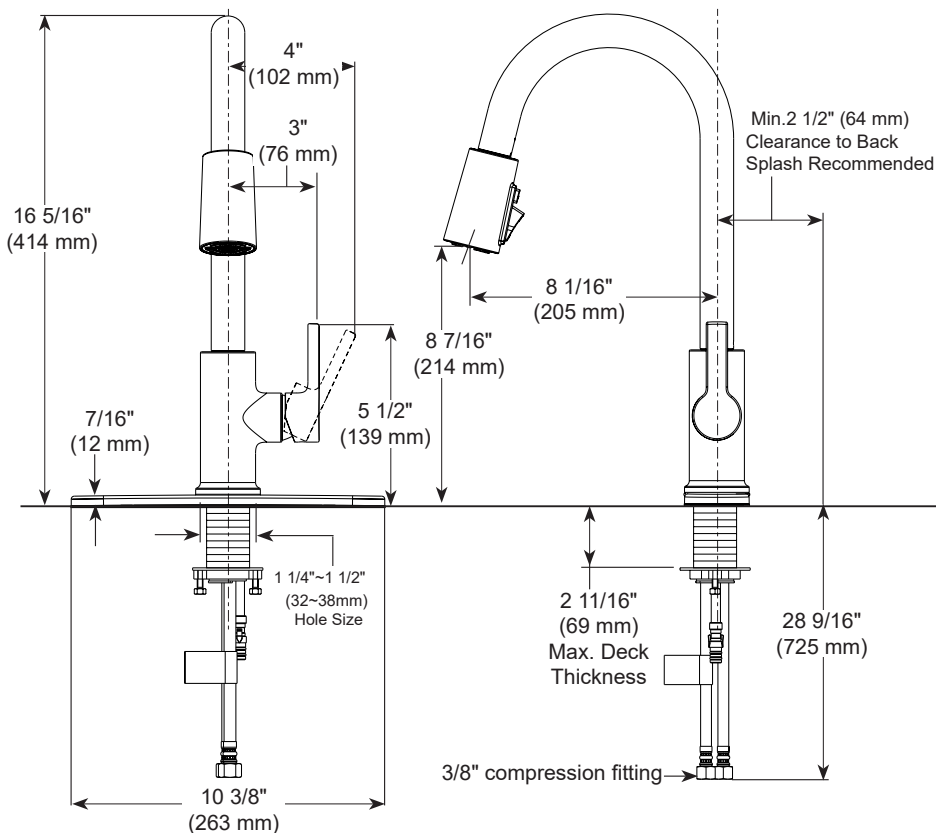

Mounting with escutcheon plate