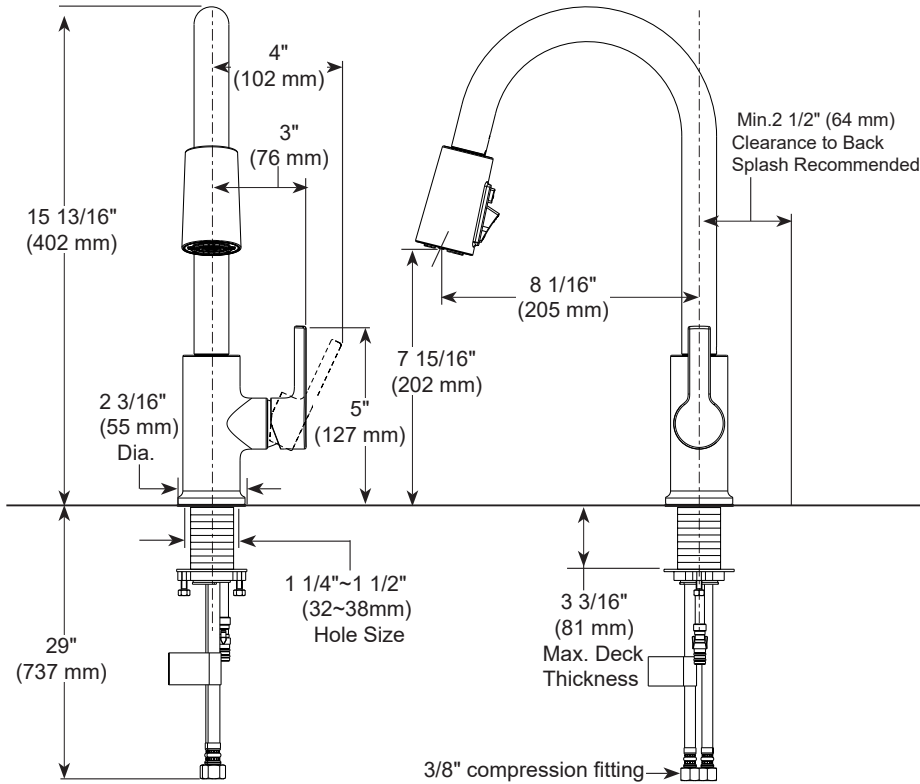

## Mounting without escutcheon plate

### STANDARD SPECIFICATIONS:

- Max. flow rate 1.5 gpm @ 60 psi, 5.7 L/min @ 414 kPa (P7912LF▲)
- Max. flow rate 1.0 gpm @ 60 psi, 3.8 L/min @ 414 kPa (P7912LF▲-1.0)
- One, two, three or four hole mount options (escutcheon and soap dispenser optional, not included)
- 3 function wand: aerated stream, spray, POWERInse™
- Dual integral check valves in sprayer
- Ceramic cartridge
- Spout rotates 360°
- Red/Blue indicator markings.
- Polymer braided flexible supply hose with with 3/8" compression fitting - 29" (737mm) long