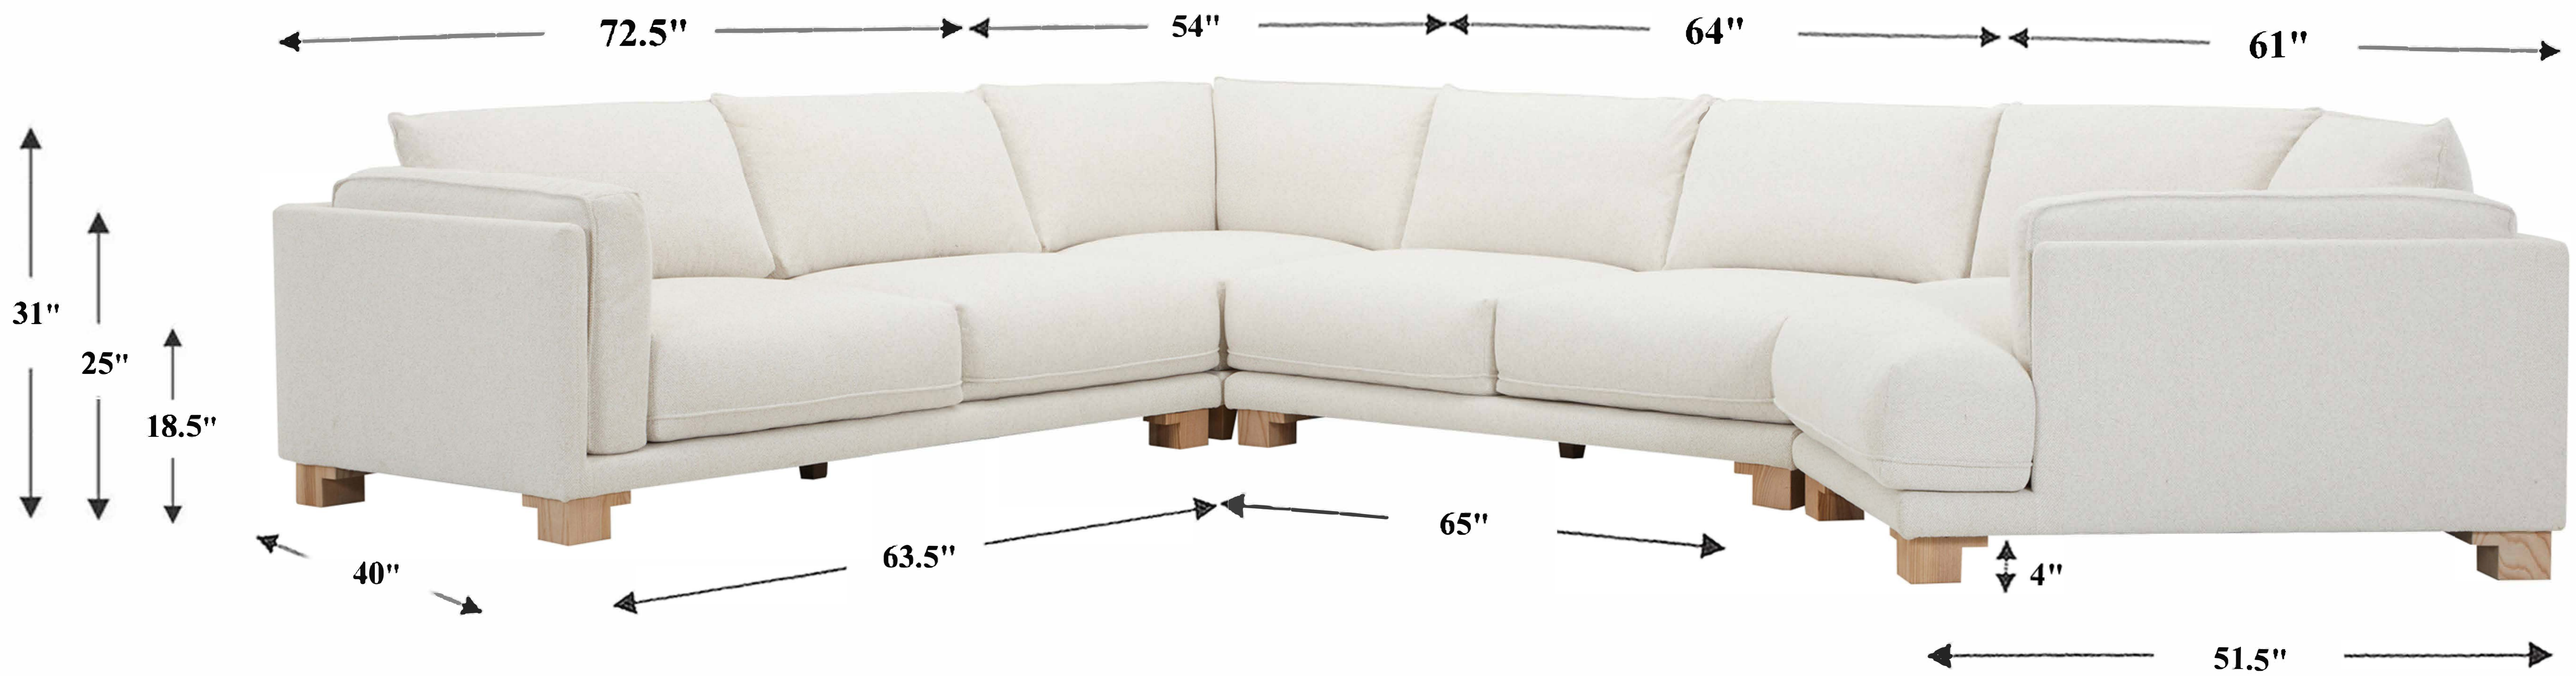

4 Piece Modular Sectional

Overall Dimensions	161.75" x 111.75" x 31"
Overall Width	161.75"
Overall Depth	111.75"
Overall Height	25" - 31"
Overall Weight	357 lbs.
Wedge Seat Width	35.5"
Wedge Seat Depth	34.5"
Foot Height	4"
Additional Pillows	18.5" x 7.5" x 18.5"

Seat Depth	28.5"
Seat Height	18.5"
Arm Width	3"
Arm Depth	26.5"
Arm Height without Cushion	25"
Arm Height with Cushion	28.5"
Back Height without Cushion	25"
Back Height with Cushion	31"