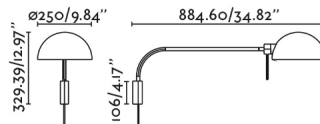

### General characteristics

Fixation	Wall
voltage	120V
Hertz	60Hz
Cable length	0.02 ft
Switch type	On/Off
Max. Power	15W