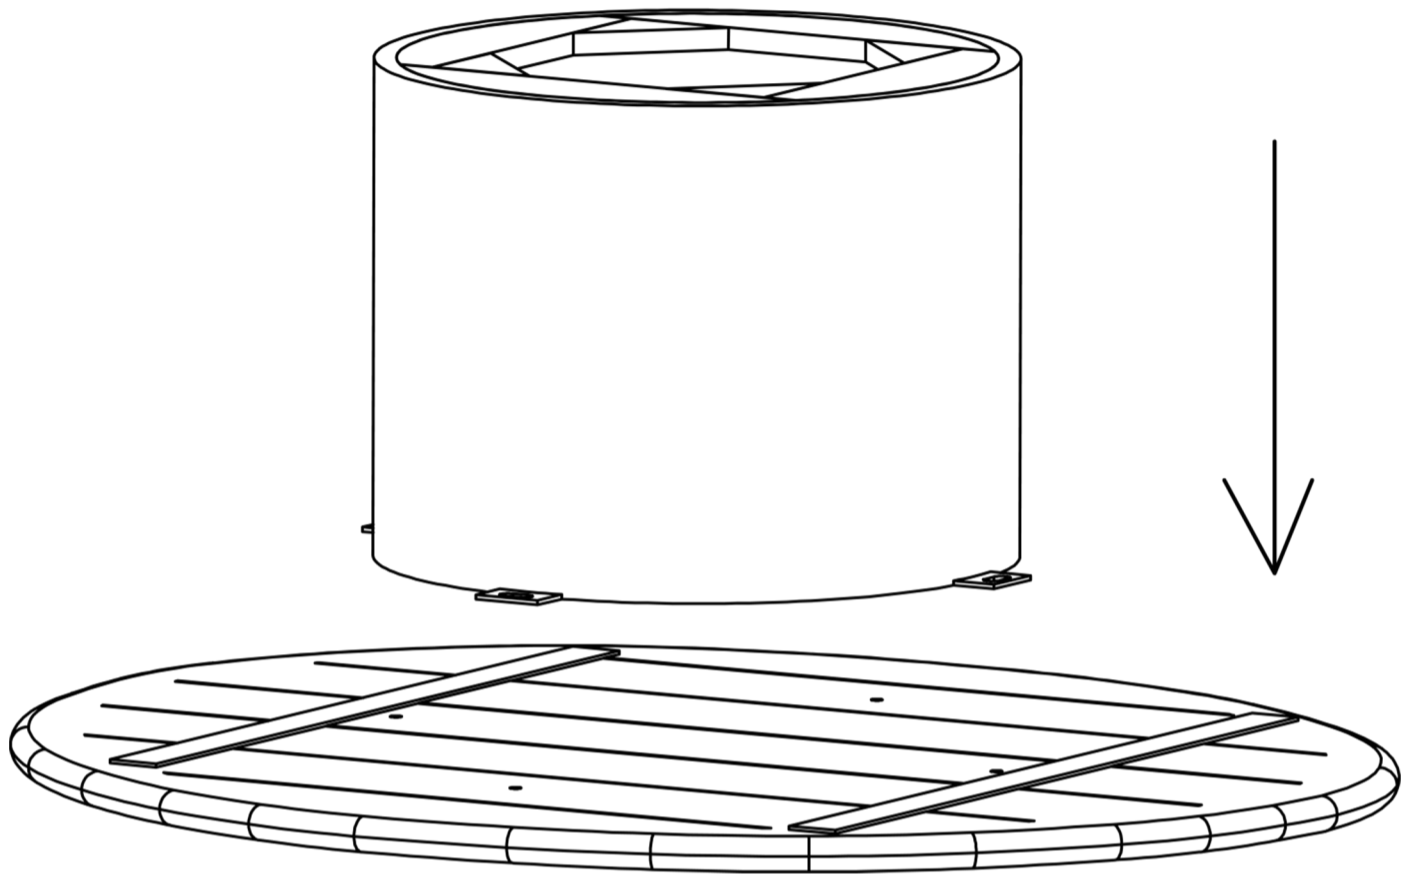

Assembly Instruction

Product Description: Stuart Coffee Table

Hardware and Component List:

No.	Hardware/Component List		Quantity
1		Table Top	01
2		Base	01
3		Allen Bolt M8X20MM	04
4		Washer 10X25MM	04
5		Allen Key 5MM	01

Assembly Instruction
Product Description: Stuart Coffee Table

1

2