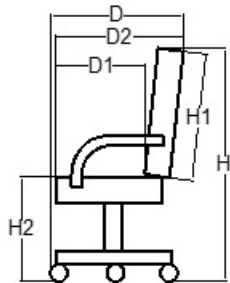

FULL CHAIR DIMENSION(inch)

ARM.O.W

25.6

ARM.I.W1

19.7

SEAT.W3

座前25.6

SEAT.H2

18.9

SEAT.D1

20.86

BACK.W2

BACK.H1

19.29

D2

28.74

ARM.H3

28.74

OVERALL SIZE
(D*W*H)

D28.74*W25.6*H27.75