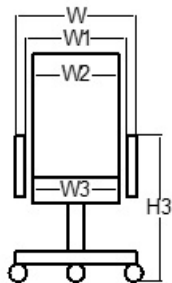

FULL CHAIR DIMENSION(inch)

ARM.O.W

25.6

ARM.I.W1

19.7

SEAT.W3

座前25.6

SEAT.H2

18.9

SEAT.D1

20.86

BACK.W2

BACK.H1

19.29

D2

28.74

ARM.H3

28.74

OVERALL SIZE
(D*W*H)

D28.74*W25.6*H27.75