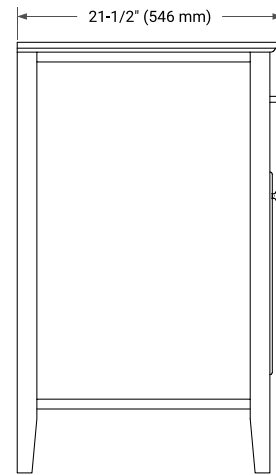

30" SINGLE SINK BASE CABINET

BASE CABINET DIMENSIONS

30" W x 21.5" D x 33.5" H

FEATURES

- Solid wood frame & plywood panels
- Dovetail drawers and joints
- Soft closing doors & drawers

HARDWARE FINISHES

Brushed Nickel Satin Brass Matte Black Polished Chrome

AVAILABLE COLORS

White Grey

FRONT VIEW

SIDE VIEW

PLAN VIEW