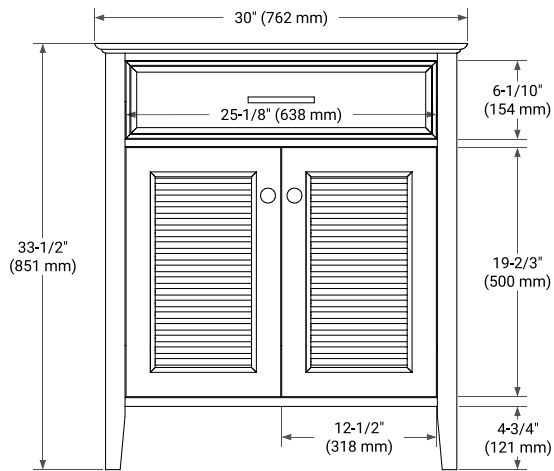

30" SINGLE SINK BASE CABINET

BASE CABINET DIMENSIONS

30" W x 21.5" D x 33.5" H

FEATURES

- Solid wood frame & plywood panels
- Dovetail drawers and joints
- Soft closing doors & drawers

HARDWARE FINISHES

Brushed Nickel Satin Brass Matte Black Polished Chrome

AVAILABLE COLORS

White Grey

FRONT VIEW

SIDE VIEW

PLAN VIEW