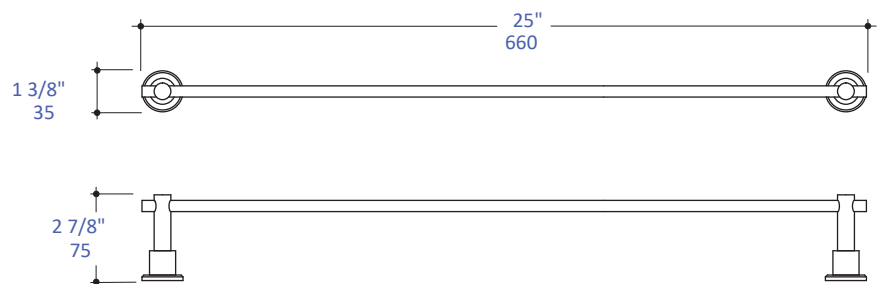

Features:

- Wall-mount towel bar
- Includes mounting hardware
- Stainless steel construction

Finish Options:

- 10 - Polished Stainless Steel
- 21 - Brushed Stainless Steel
- 44 - Matte Black
- MW - Matte White
- BPW - Brass Powder Coated

Recommended Accessories:

- Item #3902: Wall-mount towel bar
- Item #3904: Wall-mount towel shelf with built-in towel bar
- Item #3920: Wall-mount towel ring
- Item #3908: Wall-mount toilet paper holder
- Item #3913: Wall-mount robe hook

LACAVA reserves the right to revise any dimension or information on this sheet without notice. Dimensions are nominal and may vary within an industry accepted tolerance of 1/4". Drawings provided herein are meant to give the user an idea of the product and are not made to scale. Location of plumbing is meant for reference, your specific application may vary.

Revised: 12/16/2021