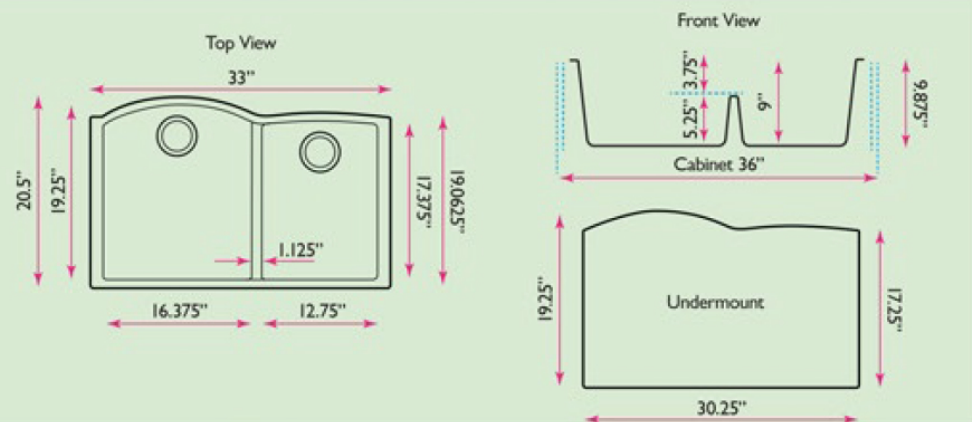

Plymouth Collection

33 Inch Single Bowl Undermount
Granite Composite Kitchen Sink

Nantucket

S I N K S

www.NantucketSinksUSA.com
info@nantucketsinksusa.com

SPECS

OVERALL DIMENSIONS	INTERIOR BOWLS	BOWL DEPTH	DRAIN DIMENSIONS	BOTTOM GRID
33" x 20.5" x 9.875"	19.25" x 16.375" Large 17.375" x 12.75" Small	9"	3.5" Standard Opening	Not Included