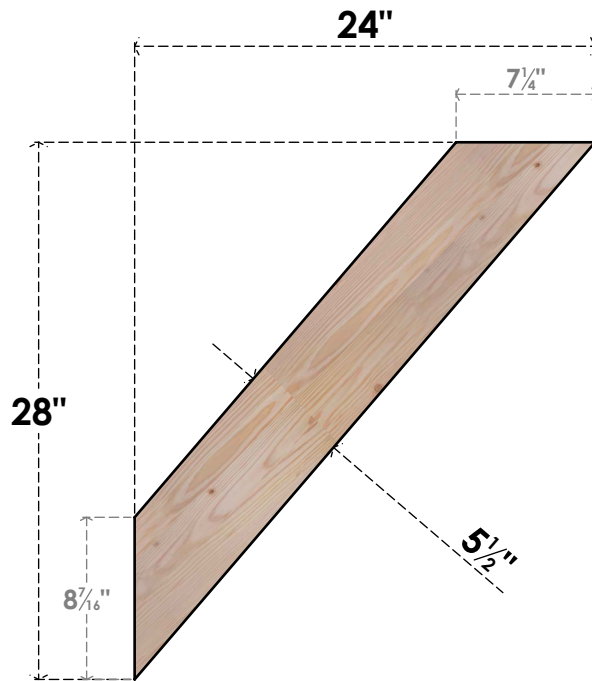

# BRC06X24X28TRA00SDF

5 1/2"W X 24"D X 28"H TRADITIONAL SMOOTH BRACE, DOUGLAS FIR

**SIDE**

**FRONT**

EKENA MILLWORK  
2300 WEST MAIN ST.  
CLARKSVILLE, TX 75426  
TOLL FREE: 866-607-0453  
WWW.EKENAMILLWORK.COM