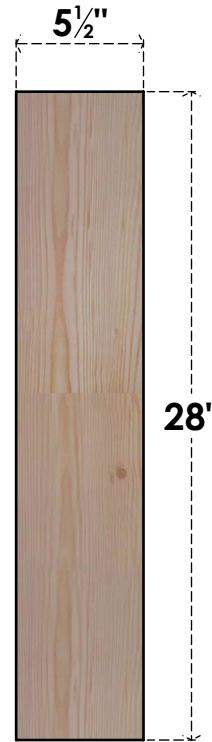

# BRC06X24X28TRA00SDF

5 1/2"W X 24"D X 28"H TRADITIONAL SMOOTH BRACE, DOUGLAS FIR

**SIDE**

**FRONT**

EKENA MILLWORK  
2300 WEST MAIN ST.  
CLARKSVILLE, TX 75426  
TOLL FREE: 866-607-0453  
WWW.EKENAMILLWORK.COM

**NOTES**

1. INSTALLATION TO BE COMPLETED IN ACCORDANCE WITH MANUFACTURER'S SPECIFICATIONS.
2. DRAWING MAY NOT BE TO SCALE
3. THIS DRAWING IS INTENDED FOR DESIGN AND PLANNING PURPOSES ONLY.
4. ALL INFORMATION CONTAINED HEREIN WAS CURRENT AT THE TIME OF DEVELOPMENT BUT MUST BE REVIEWED AND APPROVED BY THE PRODUCT MANUFACTURER TO BE CONSIDERED ACCURATE.
5. PRODUCTS ARE NOT KILN DRIED. THIS ITEM IS UNIQUE AND WILL CONTAIN THE NATURAL VARIATIONS THAT THE WOOD SPECIES OFFERS. THIS MAY RESULT IN VARIATIONS UP TO 1/4"