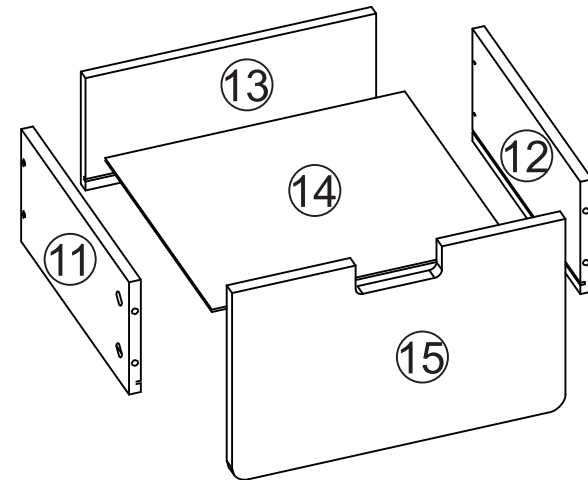

CS7495 CS7501 CS7518

Chicago Stool & Chair Inc
1230 St. Charles Steet,
Elgin, IL60120,USA
Tel:847-2899955
Fax:847-2899911
Version:Dec 27th, 2024

							
①	1pc	②	1pc	③	1pc	④	1pc
							
⑤	2pcs	⑥	2pcs	⑦	1pc	⑧	1pc
							
⑨	2pcs	⑩	2pcs	⑪	1pc	⑫	1pc
							
⑬	1pc	⑭	1pc	⑮	1pc		

							
M6x35mm		M10x15mm		M3x12mm			
A	36pcs	B	36pcs	C	10pcs	D	1pc
							
DR CR		M8x30mm		M4x14mm		M4x47mm	
E	1pc	F	20pcs	G	16pcs	H	8pcs
							
M4x35mm							
I	4pcs	J	4pcs				

01

02

03

04

05

06

07

08

09

10

11

12

x2

13

14