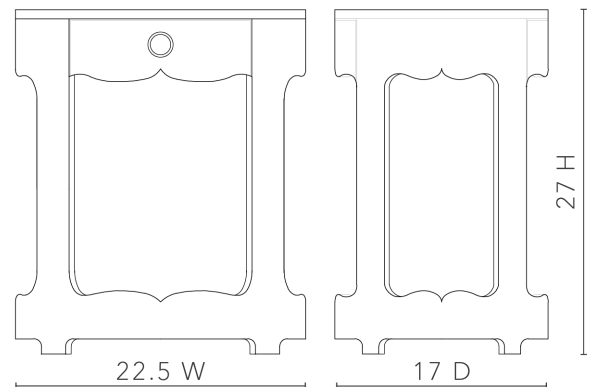

## Scarlett I-Drawer End Table, Glazed Whisper White

---

### SCT-110-950-804

- 22.5W x 17D x 27H
- Clear Lacquered Painted and Glazed Open Pore Acacia Wood and Veneers
- Burnished Bronze Finished Cast Metal
- Finished Back, Soft Close Undermount Glides

Glazed  
Whisper  
White