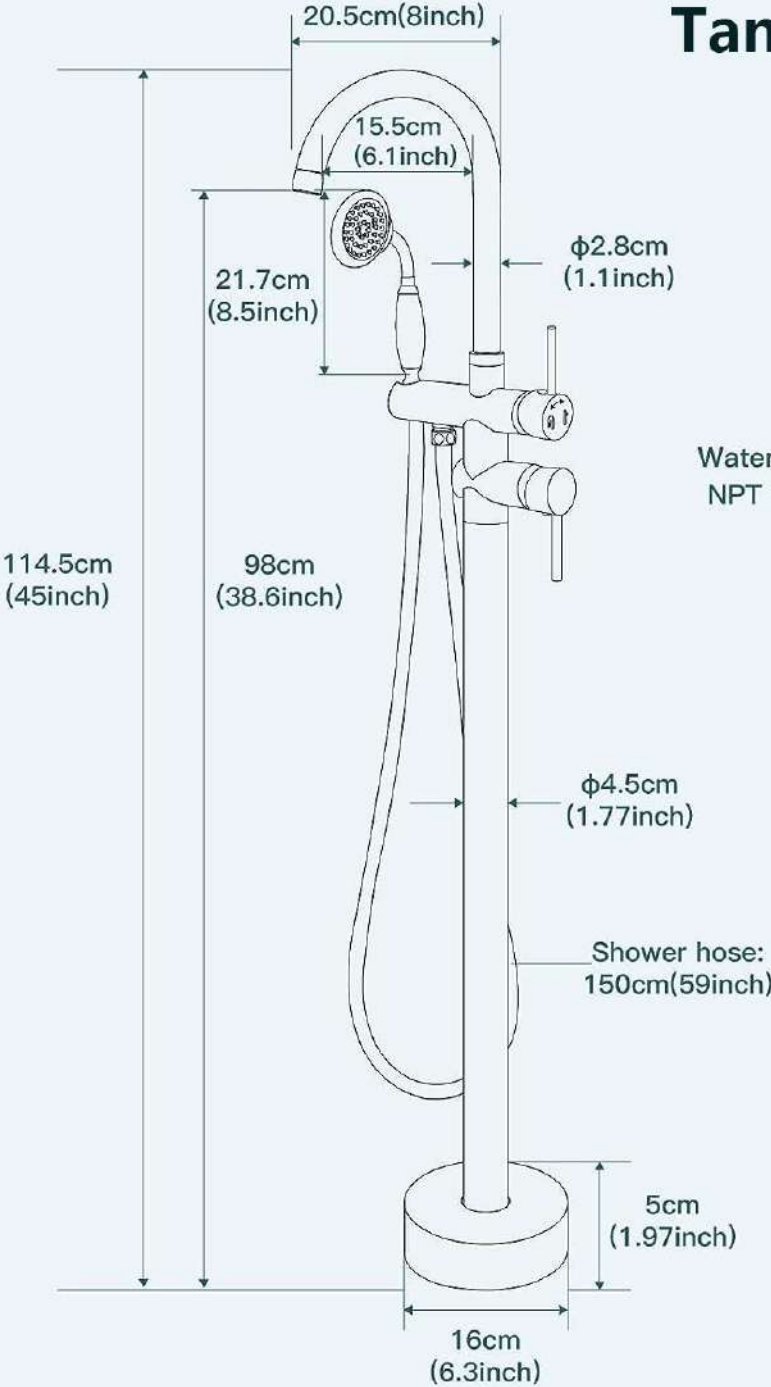

# Tamaño del producto

Hot&Cold Waterlines  
Special hoses size can make as required