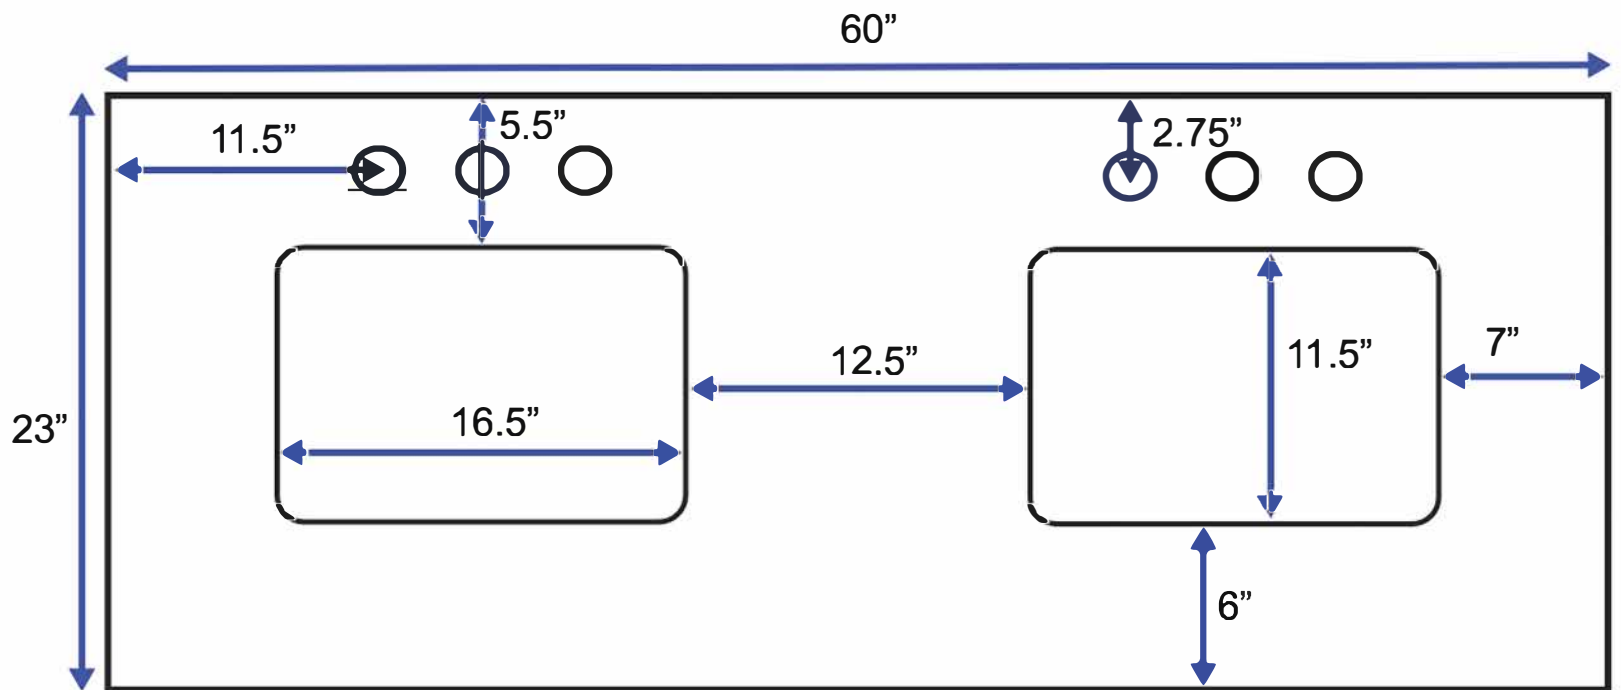

60-inch Double Vanity (Top View)

All measurements are approximate and rounded to the nearest quarter inch.
Please allow for a slight margin of error.