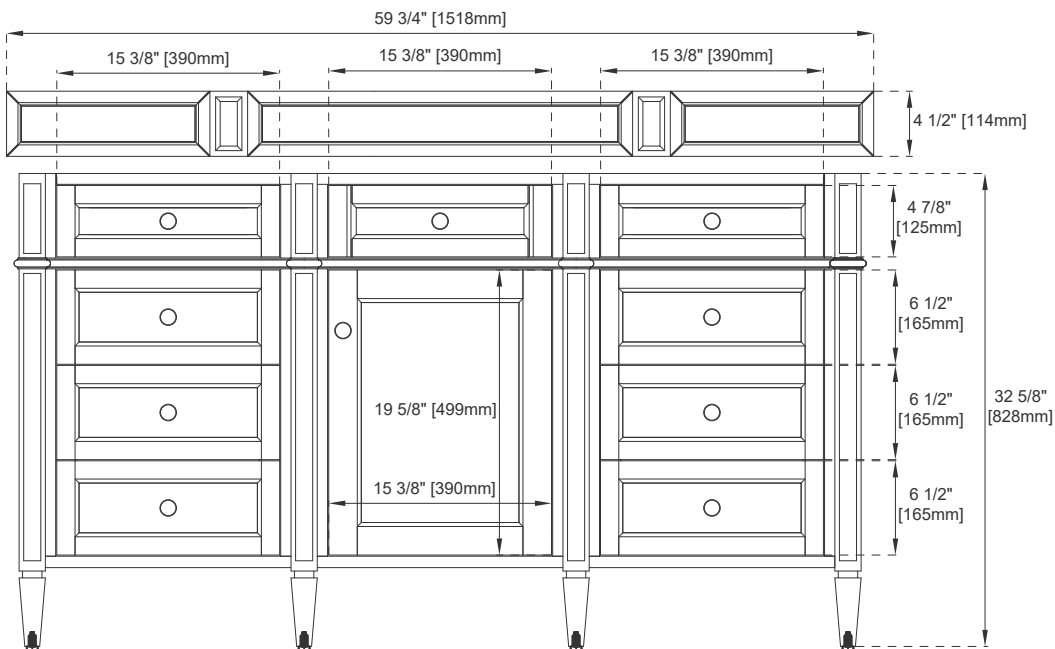

60"S VANITY

Features and Materials

Solids: BKO/BNM/B W/SC/SGR/UGR/VBL-Yellow Poplar;
SBR-Para Wood and Yellow Poplar
Veneers: BNM-Birch; SBR-Para Wood
Panels: Plywood
Installation Type: Floor Standing
Number of Basins: One, with Optional 3cm Top
Vanity Top Included: NO, Optional 3cm Tops Available with Sinks
Optional Wooden Backsplash
Basins Included: NO
Overflow: Yes, Front Facing
Number of Doors: One
Number of Drawers: Six
Number of Tip Outs: One
Assembly Type: Installation of Optional 3cm Top with Sink
Drawer Box Material and Construction: 12mm Plywood/English Dovetail Joinery
Hardware Material and Finish: Zinc Alloy in Satin Nickel Color
Fits Drain Hole Size: 1 3/4"
Full Extension, Soft Close Glides
European Soft Close Hinges
Aluminum Laminate Drawer Liners
Adjustable Levelers

Dimension

Width: 59-3/4"
Depth: 22-7/8"
Height: 32-5/8"
Rough-In Height: 21-1/2"

60" S VANITY

Top View 1

Knob

Front View

All dimensions are nominal

Diagrams are of cabinet only—Optional Countertops and sinks are not shown

60"S VANITY

Side View

Back View

All dimensions are nominal

Diagrams are of cabinet only—Optional Countertops and sinks are not shown