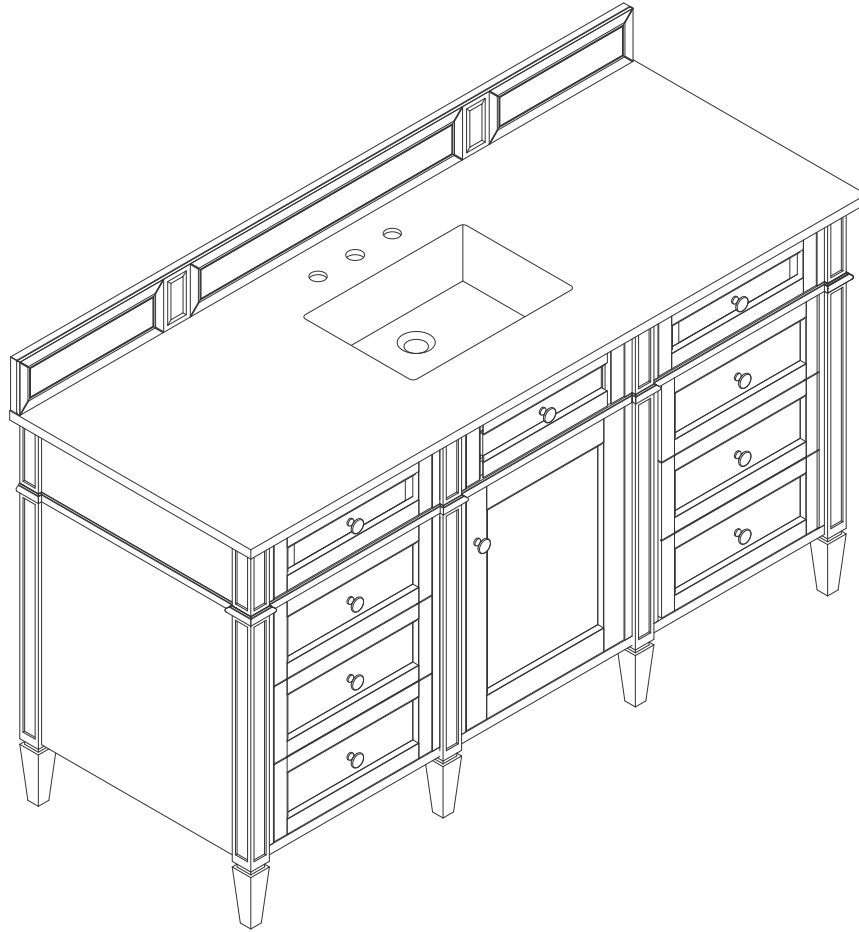

60"S VANITY

Features and Materials

Solids: BKO/BNM/B W/SC/SGR/UGR/VBL-Yellow Poplar;
SBR-Para Wood and Yellow Poplar
Veneers: BNM-Birch; SBR-Para Wood
Panels: Plywood
Installation Type: Floor Standing
Number of Basins: One, with Optional 3cm Top
Vanity Top Included: NO, Optional 3cm Tops Available with Sinks
Optional Wooden Backsplash
Basins Included: NO
Overflow: Yes, Front Facing
Number of Doors: One
Number of Drawers: Six
Number of Tip Outs: One
Assembly Type: Installation of Optional 3cm Top with Sink
Drawer Box Material and Construction: 12mm Plywood/English Dovetail Joinery
Hardware Material and Finish: Zinc Alloy in Satin Nickel Color
Fits Drain Hole Size: 1 3/4"
Full Extension, Soft Close Glides
European Soft Close Hinges
Aluminum Laminate Drawer Liners
Adjustable Levelers

Dimension

Width: 59-3/4"
Depth: 22-7/8"
Height: 32-5/8"
Rough-In Height: 21-1/2"

60" S VANITY

Top View 1

Knob

Front View

All dimensions are nominal

Diagrams are of cabinet only—Optional Countertops and sinks are not shown

60"S VANITY

Side View

Back View

All dimensions are nominal

Diagrams are of cabinet only—Optional Countertops and sinks are not shown