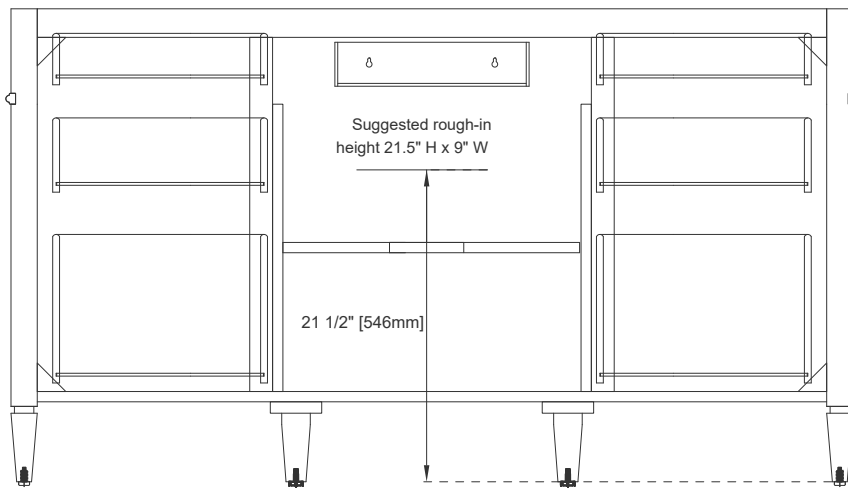

60"S VANITY

Features and Materials

Solids: BKO/BNM/B W/SC/SGR/UGR/VBL-Yellow Poplar;
SBR-Para Wood and Yellow Poplar
Veneers: BNM-Birch; SBR-Para Wood
Panels: Plywood
Installation Type: Floor Standing
Number of Basins: One, with Optional 3cm Top
Vanity Top Included: NO, Optional 3cm Tops Available with Sinks
Optional Wooden Backsplash
Basins Included: NO
Overflow: Yes, Front Facing
Number of Doors: One
Number of Drawers: Six
Number of Tip Outs: One
Assembly Type: Installation of Optional 3cm Top with Sink
Drawer Box Material and Construction: 12mm Plywood/English Dovetail Joinery
Hardware Material and Finish: Zinc Alloy in Satin Nickel Color
Fits Drain Hole Size: 1 3/4"
Full Extension, Soft Close Glides
European Soft Close Hinges
Aluminum Laminate Drawer Liners
Adjustable Levelers

Dimension

Width: 59-3/4"
Depth: 22-7/8"
Height: 32-5/8"
Rough-In Height: 21-1/2"

60" S VANITY

Top View 1

Knob

Front View

All dimensions are nominal

Diagrams are of cabinet only—Optional Countertops and sinks are not shown

60"S VANITY

Side View

Back View

All dimensions are nominal

Diagrams are of cabinet only—Optional Countertops and sinks are not shown