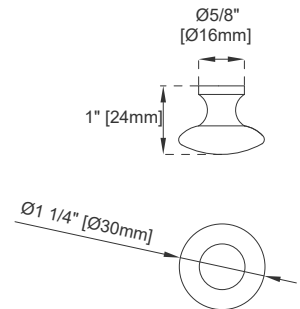

60"S VANITY

Features and Materials

Solids: BKO/BNM/B W/SC/SGR/UGR/VBL-Yellow Poplar;
SBR-Para Wood and Yellow Poplar
Veneers: BNM-Birch; SBR-Para Wood
Panels: Plywood
Installation Type: Floor Standing
Number of Basins: One, with Optional 3cm Top
Vanity Top Included: NO, Optional 3cm Tops Available with Sinks
Optional Wooden Backsplash
Basins Included: NO
Overflow: Yes, Front Facing
Number of Doors: One
Number of Drawers: Six
Number of Tip Outs: One
Assembly Type: Installation of Optional 3cm Top with Sink
Drawer Box Material and Construction: 12mm Plywood/English Dovetail Joinery
Hardware Material and Finish: Zinc Alloy in Satin Nickel Color
Fits Drain Hole Size: 1 3/4"
Full Extension, Soft Close Glides
European Soft Close Hinges
Aluminum Laminate Drawer Liners
Adjustable Levelers

Dimension

Width: 59-3/4"
Depth: 22-7/8"
Height: 32-5/8"
Rough-In Height: 21-1/2"

60" S VANITY

Top View 1

Knob

Front View

All dimensions are nominal

Diagrams are of cabinet only—Optional Countertops and sinks are not shown

60"S VANITY

Side View

Back View

All dimensions are nominal

Diagrams are of cabinet only—Optional Countertops and sinks are not shown