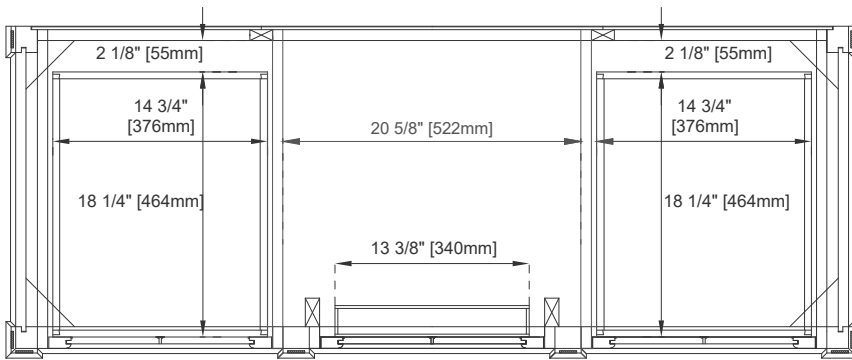

60"S VANITY

Features and Materials

Solids: BKO/BNM/B W/SC/SGR/UGR/VBL-Yellow Poplar;
SBR-Para Wood and Yellow Poplar
Veneers: BNM-Birch; SBR-Para Wood
Panels: Plywood
Installation Type: Floor Standing
Number of Basins: One, with Optional 3cm Top
Vanity Top Included: NO, Optional 3cm Tops Available with Sinks
Optional Wooden Backsplash
Basins Included: NO
Overflow: Yes, Front Facing
Number of Doors: One
Number of Drawers: Six
Number of Tip Outs: One
Assembly Type: Installation of Optional 3cm Top with Sink
Drawer Box Material and Construction: 12mm Plywood/English Dovetail Joinery
Hardware Material and Finish: Zinc Alloy in Satin Nickel Color
Fits Drain Hole Size: 1 3/4"
Full Extension, Soft Close Glides
European Soft Close Hinges
Aluminum Laminate Drawer Liners
Adjustable Levelers

Dimension

Width: 59-3/4"
Depth: 22-7/8"
Height: 32-5/8"
Rough-In Height: 21-1/2"

60" S VANITY

Top View 1

Knob

Front View

All dimensions are nominal

Diagrams are of cabinet only—Optional Countertops and sinks are not shown

60"S VANITY

Side View

Back View

All dimensions are nominal

Diagrams are of cabinet only—Optional Countertops and sinks are not shown