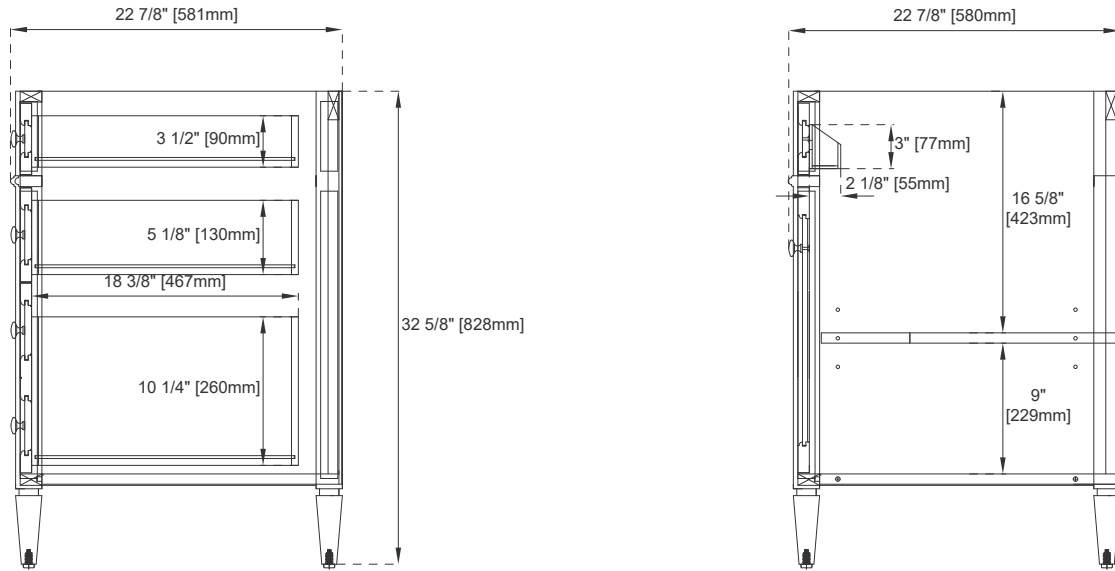

60"S VANITY

Features and Materials

Solids: BKO/BNM/B W/SC/SGR/UGR/VBL-Yellow Poplar;
SBR-Para Wood and Yellow Poplar
Veneers: BNM-Birch; SBR-Para Wood
Panels: Plywood
Installation Type: Floor Standing
Number of Basins: One, with Optional 3cm Top
Vanity Top Included: NO, Optional 3cm Tops Available with Sinks
Optional Wooden Backsplash
Basins Included: NO
Overflow: Yes, Front Facing
Number of Doors: One
Number of Drawers: Six
Number of Tip Outs: One
Assembly Type: Installation of Optional 3cm Top with Sink
Drawer Box Material and Construction: 12mm Plywood/English Dovetail Joinery
Hardware Material and Finish: Zinc Alloy in Satin Nickel Color
Fits Drain Hole Size: 1 3/4"
Full Extension, Soft Close Glides
European Soft Close Hinges
Aluminum Laminate Drawer Liners
Adjustable Levelers

Dimension

Width: 59-3/4"
Depth: 22-7/8"
Height: 32-5/8"
Rough-In Height: 21-1/2"

60" S VANITY

Top View 1

Knob

Front View

All dimensions are nominal

Diagrams are of cabinet only—Optional Countertops and sinks are not shown

60"S VANITY

Side View

Back View

All dimensions are nominal

Diagrams are of cabinet only—Optional Countertops and sinks are not shown