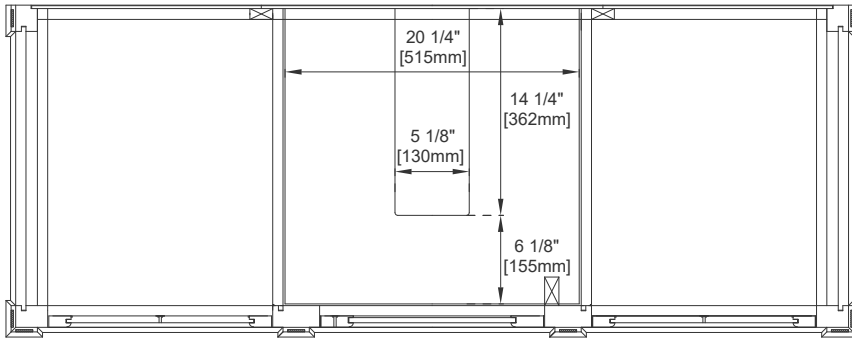

60"S VANITY

Features and Materials

Solids: BKO/BNM/B W/SC/SGR/UGR/VBL-Yellow Poplar;
SBR-Para Wood and Yellow Poplar
Veneers: BNM-Birch; SBR-Para Wood
Panels: Plywood
Installation Type: Floor Standing
Number of Basins: One, with Optional 3cm Top
Vanity Top Included: NO, Optional 3cm Tops Available with Sinks
Optional Wooden Backsplash
Basins Included: NO
Overflow: Yes, Front Facing
Number of Doors: One
Number of Drawers: Six
Number of Tip Outs: One
Assembly Type: Installation of Optional 3cm Top with Sink
Drawer Box Material and Construction: 12mm Plywood/English Dovetail Joinery
Hardware Material and Finish: Zinc Alloy in Satin Nickel Color
Fits Drain Hole Size: 1 3/4"
Full Extension, Soft Close Glides
European Soft Close Hinges
Aluminum Laminate Drawer Liners
Adjustable Levelers

Dimension

Width: 59-3/4"
Depth: 22-7/8"
Height: 32-5/8"
Rough-In Height: 21-1/2"

60" S VANITY

Top View 1

Knob

Front View

All dimensions are nominal

Diagrams are of cabinet only—Optional Countertops and sinks are not shown

60"S VANITY

Side View

Back View

All dimensions are nominal

Diagrams are of cabinet only—Optional Countertops and sinks are not shown