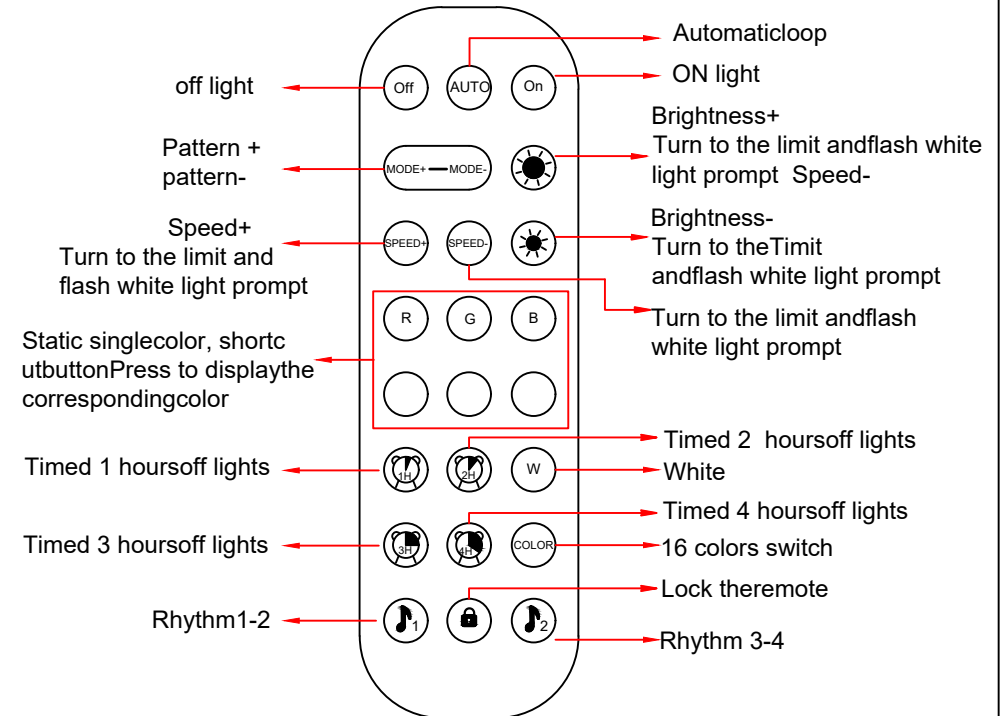

Step 11

 R x 4  N x 1

Step 12

 E x 20

Step 13

 L x 4

Step 14

 A x 10  I x 2  K x 2  N x 1

X 2

Step 15

Step 16

Step 17

 J x1

Step 18

 Q x1

Step 19

Step 22

NOTICE:

You can scan the QR code here and download an app that can control the color of the light strip like a remote control. When your phone plays music through the app, the color of the light strip will also change according to the strength of the music.

Rhythm 1-2: Single click to switch to 1-2 rhythm mode
 Rhythm 3-4: Click to cycle through the 3-4 rhythm
 modeRemote control lock: After pressing, the remote control is locked, pressing the switch
 is available, other keys are invalid, After pressing once, the unlock button can be used
 After the remote control is locked, press the switch to unlock the remote control.