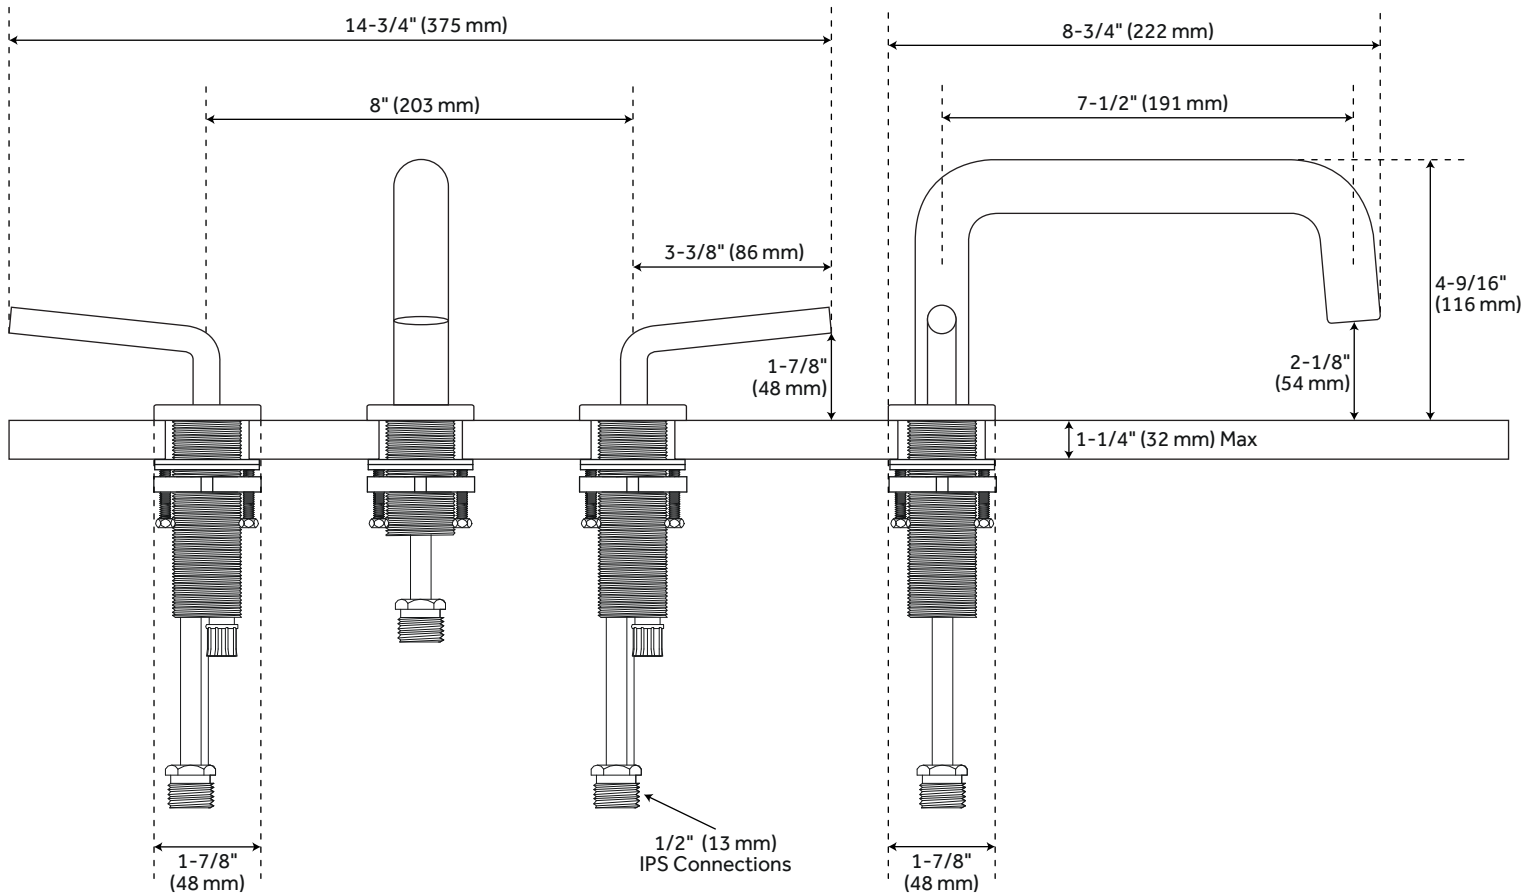

RUSCELLO WIDESPREAD BATHROOM FAUCET

SKU: 951334

CODES/STANDARDS

NSF/ANSI 372

NSF/ANSI 61

FEATURES

Installation Type: Widespread
Design: Modern
Length: 14-3/4"
Width: 8-3/4"
Height: 4-9/16"
Base Plate Diameter: 1-7/8"
Faucet Centers: 8"
Overflow Hole: Yes
Fits Drain Hole Size: 1-1/2"
Drain Included: Yes
Faucet Material: Brass
Handle Type: Lever
Handle Length: 3-3/8"
IPS: 1/2"
Flow Rate: 1.2 gpm (4.5 l/min) @ 60 psi
Kitchen Faucet Holes: 3
Height To Spout: 2-1/8"
Spout Reach: 7-1/2"
Handle Height: 1-7/8"
Ceramic Disc Cartridges: Yes
Hot and Cold Indicators: No

Code:
REVISED 2/3/2022

RUSCELLO WIDESPREAD BATHROOM FAUCET

SKU: 951334

All dimensions and specifications are nominal and may vary. Use actual products for accuracy in critical situations.

Page 2