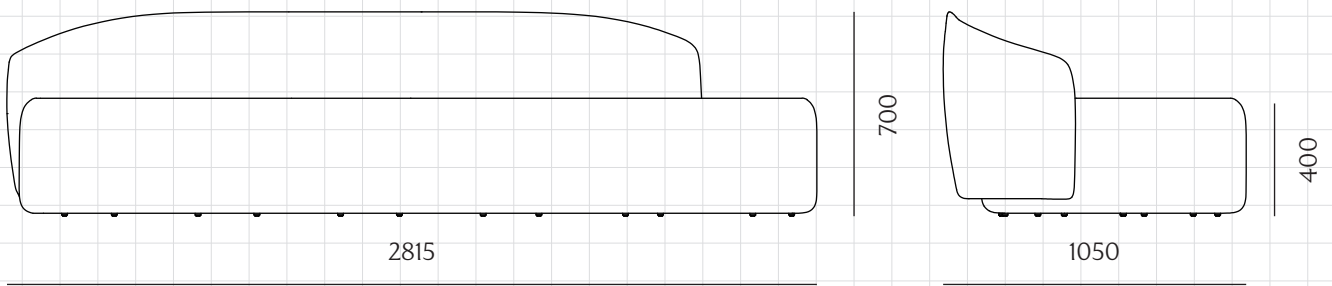

Taylor Sofa Half Back Right

CODE

TA-S423-R

DIMENSIONS

W2815 x D1050 x H700mm

Seating height: 400mm

NET WEIGHT

75.0 kg