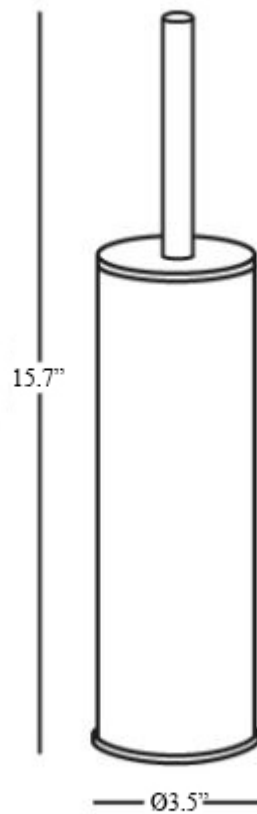

Product Specs Sheets

Collection
Gealuna

Model |
Gealuna AV014B

Dimensions Metric

1 inch = 2.54 cm
1 inch = 25.4 mm

WS[®]
BATH
COLLECTIONS

1051 Lea Drive - Collegeville, PA 19426
Tel. 215 513 9400 - Fax 610 831 0215
www.ws bathcollections.com - info@ws bathcollections.com