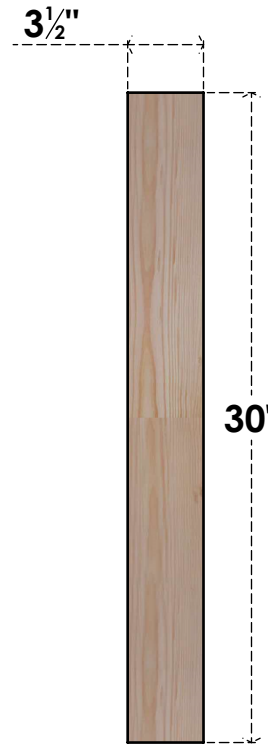

# BRC04X18X30TRA00SDF

3 1/2"W X 18"D X 30"H TRADITIONAL SMOOTH BRACE, DOUGLAS FIR

**SIDE**

**FRONT**

EKENA MILLWORK  
 2300 WEST MAIN ST.  
 CLARKSVILLE, TX 75426  
 TOLL FREE: 866-607-0453  
 WWW.EKENAMILLWORK.COM

**NOTES**

1. INSTALLATION TO BE COMPLETED IN ACCORDANCE WITH MANUFACTURER'S SPECIFICATIONS.
2. DRAWING MAY NOT BE TO SCALE
3. THIS DRAWING IS INTENDED FOR DESIGN AND PLANNING PURPOSES ONLY.
4. ALL INFORMATION CONTAINED HEREIN WAS CURRENT AT THE TIME OF DEVELOPMENT BUT MUST BE REVIEWED AND APPROVED BY THE PRODUCT MANUFACTURER TO BE CONSIDERED ACCURATE.
5. PRODUCTS ARE NOT KILN DRIED. THIS ITEM IS UNIQUE AND WILL CONTAIN THE NATURAL VARIATIONS THAT THE WOOD SPECIES OFFERS. THIS MAY RESULT IN VARIATIONS UP TO 1/4"