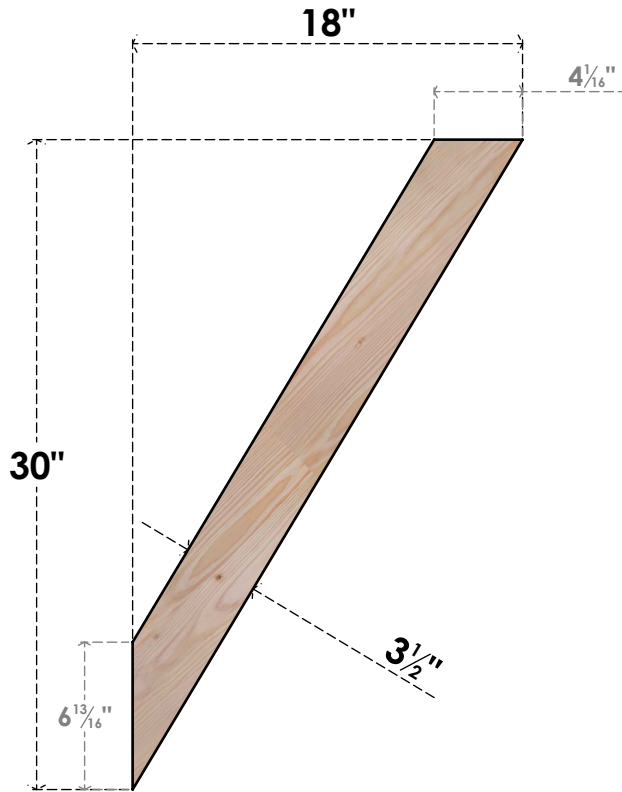

# BRC04X18X30TRA00SDF

3 1/2"W X 18"D X 30"H TRADITIONAL SMOOTH BRACE, DOUGLAS FIR

**SIDE**

**FRONT**

EKENA MILLWORK  
 2300 WEST MAIN ST.  
 CLARKSVILLE, TX 75426  
 TOLL FREE: 866-607-0453  
 WWW.EKENAMILLWORK.COM