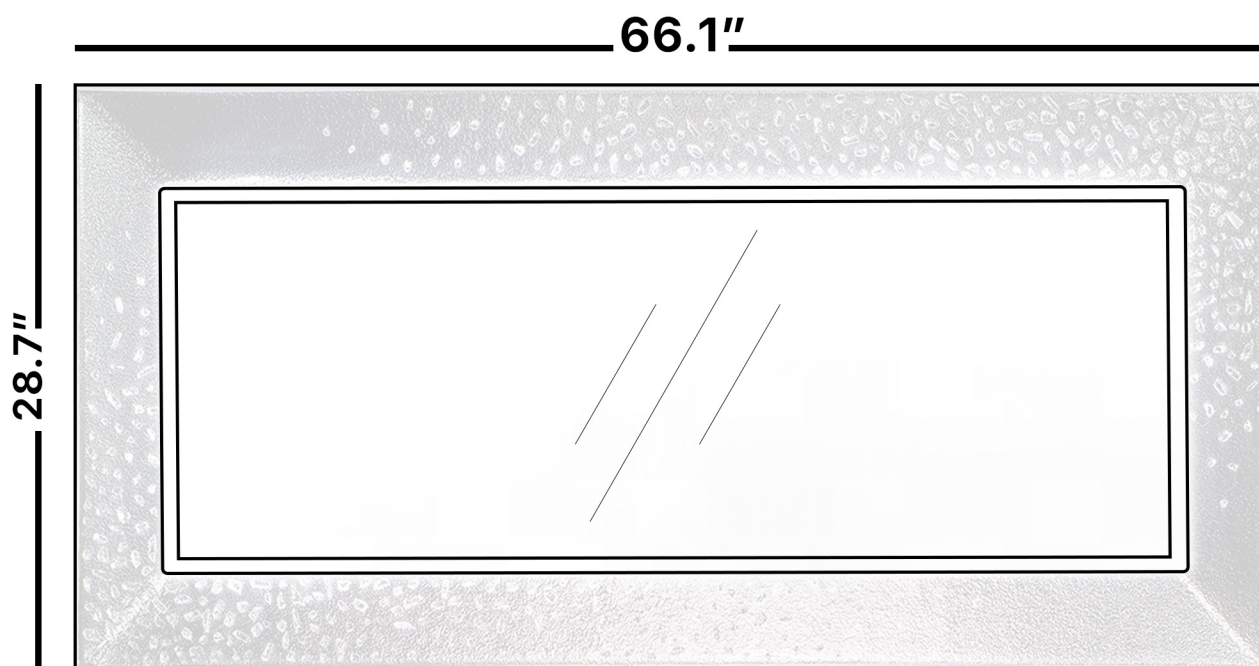

Category: Mirror

Material: Crystal

Dimensions: 66.1"(L) x 28.7"(H)

Description: Luxury LED lighted crystal bathroom mirror in silver finish

*Numbers are in inches

SCHEDA MONTAGGIO ASSEMBLY INSTRUCTIONS

Wall Hanger

X2

Wall Anchor

X2

Head Screw

X2

1. Mount the wall-hangers on the wall,
the mirror can be horizontal or vertical hanging.

2. Wiring and power connection.

3. Hang the mirror on the wall-hangers.