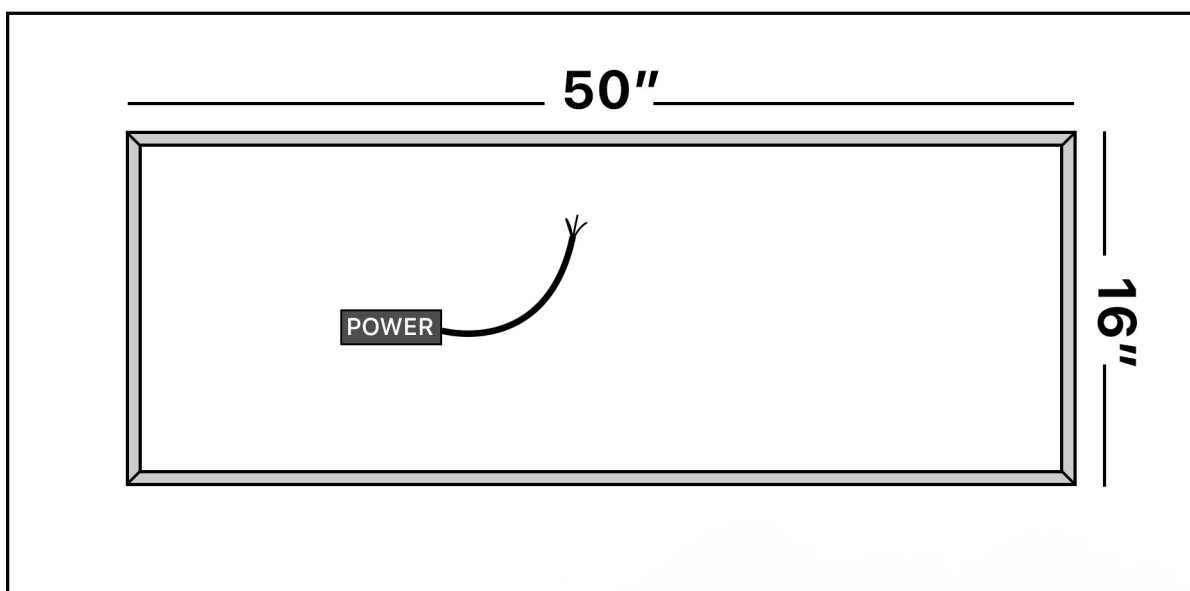

Category: Mirror

Material: Crystal

Dimensions: 66.1"(L) x 28.7"(H)

Description: Luxury LED lighted crystal bathroom mirror in silver finish

*Numbers are in inches

SCHEDA MONTAGGIO ASSEMBLY INSTRUCTIONS

Wall Hanger

X2

Wall Anchor

X2

Head Screw

X2

1. Mount the wall-hangers on the wall,
the mirror can be horizontal or vertical hanging.

2. Wiring and power connection.

3. Hang the mirror on the wall-hangers.