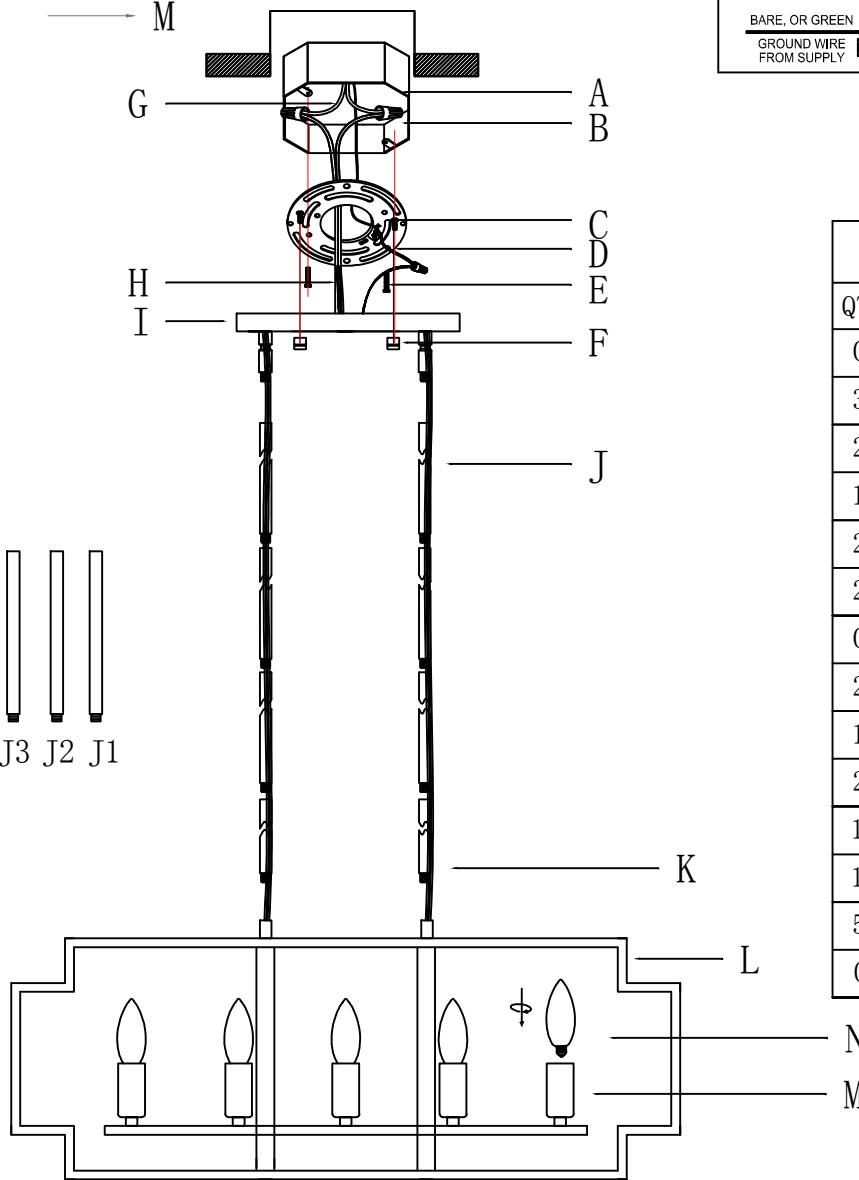

Assembly Steps

1. I. K. J — L
2. E. D — A
3. G. H — B
4. F. I — C
5. N — M

Part included

QTY	Part Description	Code
0	Junction box	A
3	Wires Nuts	B
2	Mounting screws	C
1	Mounting bracket	D
2	Studs	E
2	Ball nuts	F
0	Leading wires	G
2	Wires	H
1	Canopy	I
2	Chain	J
1	12" Tube	K
1	Frame	L
5	Socket	M
0	Lighting bulb	N