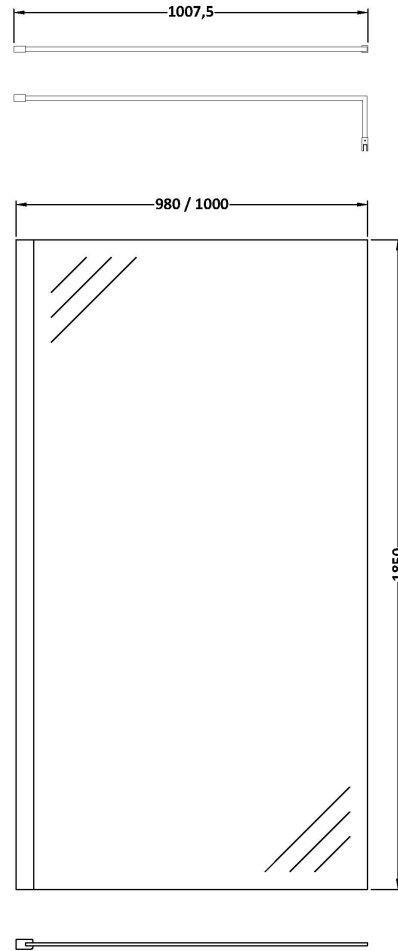

CUSTOMER DATA SHEET - ENCLOSURES

DESCRIPTION: Wetroom Screen 1000 X 1850 X 8mm

PRODUCT DIMENSIONS

Height (mm)	Width (mm)	Depth (mm)	Nett Wgt Kg
1850	1000	14	42.5

PACKAGING DIMENSIONS

Height (mm)	Width (mm)	Length (mm)	Gross Wgt Kg
65	1045	1920	42.5

PACKAGING DATA

Box Colour	Brown Cardboard Box - Printed		
Box Qty	1	Label Colour	Not Applicable
Label Size	100 x 50	Label Qty	0

OUTER BOX DIMENSIONS (If Applicable)

Height (mm)	Width (mm)	Depth (mm)	Length (mm)	Gross Wgt Kg

PRODUCT DETAILS

Country of Origin	China	CE Approval	Yes
Fitting Instruction	Yes	Profile Finish	Polished Chrome
Profile Material	Aluminium	Entry Width (mm)	N/A
Adjustments (mm)	980mm - 1000mm	Swing Out Dim (mm)	N/A
Swing In Dim (mm)	N/A	Glass Thickness (mm)	8
Radius (mm)	Not Applicable	Easy Clean	No
Easy Fit	No	Handle Material	Not Applicable
Handle Style	Not Applicable	Wheel Type	Not Applicable
Enclosure Design	Frameless	Extras	None
Support Bar Inc'	Support Bar Included		