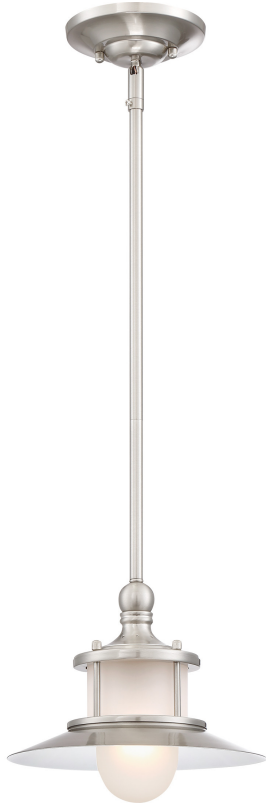

New England Mini Pendant
Brushed Nickel

DETAILS

Material: Steel

Glass/Shade Description: Acid Etched Glass

LAMPING

Light Source: Incandescent

Bulb Included: No

Bulb Type: Medium Base

Bulb Quantity: 1

Watts per Bulb: 100

ELECTRICAL

Dimmable: Yes

Voltage: 120v

Wire Length: 8'

INSTALLATION

Location Rating: Damp

Sloped Ceiling Compatible: Yes

DIMENSIONS

Dimensions: 9.50" W x 8.00" H x 9.50" D

Overall Height: 47.5"

Canopy Dimensions: 5.25" Dia.

Chain/Downrod Length: 2 x 6" & 2 x 12" Downrods

Weight: 3.16 lbs