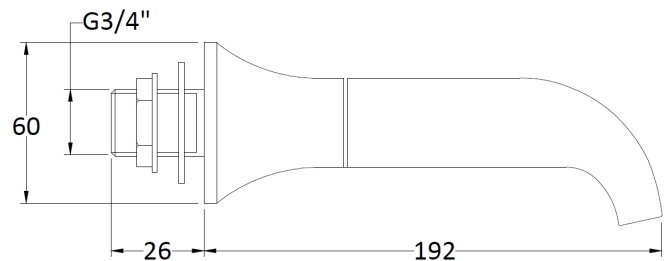

CUSTOMER DATA SHEET - BRASSWARE

SALES CODE: BC309DX

DESCRIPTION: Topaz W/H Bath Spout & Stop Taps

PRODUCT DIMENSIONS

Height (mm)	Width (mm)	Depth (mm)	Length (mm)	Nett Wgt Kg
182	181	66		2.3

PACKAGING DIMENSIONS

Height (mm)	Width (mm)	Depth (mm)	Gross Wgt Kg
85	185	270	2.5

PACKAGING DATA

Box Colour	White Cardboard Box		
Box Qty	1	Label Colour	White Label
Label Size	100 x 50	Label Qty	1

OUTER BOX DIMENSIONS (If Applicable)

Height (mm)	Width (mm)	Depth (mm)	Length (mm)	Gross Wgt Kg
400	280	560		
Barcode	5055275830772			

PRODUCT DETAILS

Country of Origin	
Fitting Instruction	Yes
Product Material	Brass
Control Type	Manual
Waste Included	Waste Not Included
WRAS Approval	No Approval No. N/A
Operating Pressure (bar)	0.1
Valve/Cartridge Type	1/4 Turn Ceramic Disc

Colour/Finish	Chrome
Mount Type	Deck
Waste Type	Not Applicable
Flow Rates (Litres Per Min)	0.1 bar 9.6 0.5 bar 20 1 bar 28 2 bar 39.5 3 bar 46.8
Pipe Size	22 mm (3/4" Bsp)
Pipe Centres	N/A