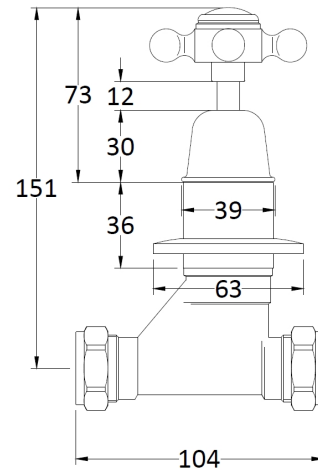

CUSTOMER DATA SHEET - BRASSWARE

SALES CODE: BC309DX

DESCRIPTION: Topaz W/H Bath Spout & Stop Taps

PRODUCT DIMENSIONS

Height (mm)	Width (mm)	Depth (mm)	Length (mm)	Nett Wgt Kg
182	181	66		2.3

PACKAGING DIMENSIONS

Height (mm)	Width (mm)	Depth (mm)	Gross Wgt Kg
85	185	270	2.5

PACKAGING DATA

Box Colour	White Cardboard Box		
Box Qty	1	Label Colour	White Label
Label Size	100 x 50	Label Qty	1

OUTER BOX DIMENSIONS (If Applicable)

Height (mm)	Width (mm)	Depth (mm)	Length (mm)	Gross Wgt Kg
400	280	560		
Barcode	5055275830772			

PRODUCT DETAILS

Country of Origin	
Fitting Instruction	Yes
Product Material	Brass
Control Type	Manual
Waste Included	Waste Not Included
WRAS Approval	No Approval No. N/A
Operating Pressure (bar)	0.1
Valve/Cartridge Type	1/4 Turn Ceramic Disc

Colour/Finish	Chrome
Mount Type	Deck
Waste Type	Not Applicable
Flow Rates (Litres Per Min)	0.1 bar 9.6 0.5 bar 20 1 bar 28 2 bar 39.5 3 bar 46.8
Pipe Size	22 mm (3/4" Bsp)
Pipe Centres	N/A