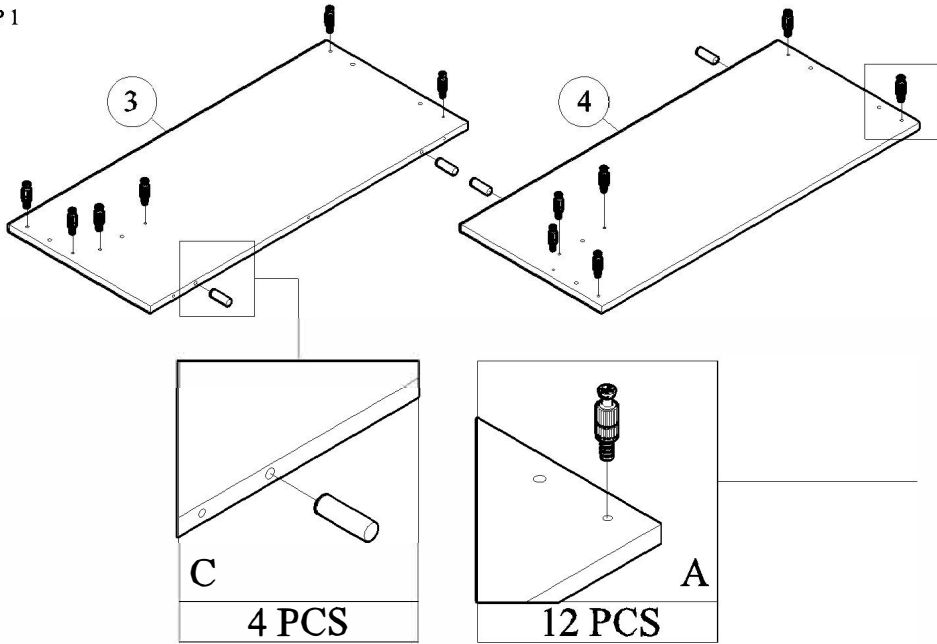

PANEL POSITION

	ACCESSORIES	QUANTITY
A	 MINIFIX M5 x 24MM	12 PCS
B	 MINIFIX CASING	12 PCS
C	 WOOD DOWEL M8 x 30MM	12 PCS
D	 SCREW M6 x 50MM	6 PCS
E	 PVC LEG SCREW M4x38MM	5 PCS 10 PCS
F	 ALLEN KEY	1 PC

START ASSEMBLY

STEP 1

STEP 2

STEP 3

STEP 4

STEP 5

STEP 6

COMPLETED