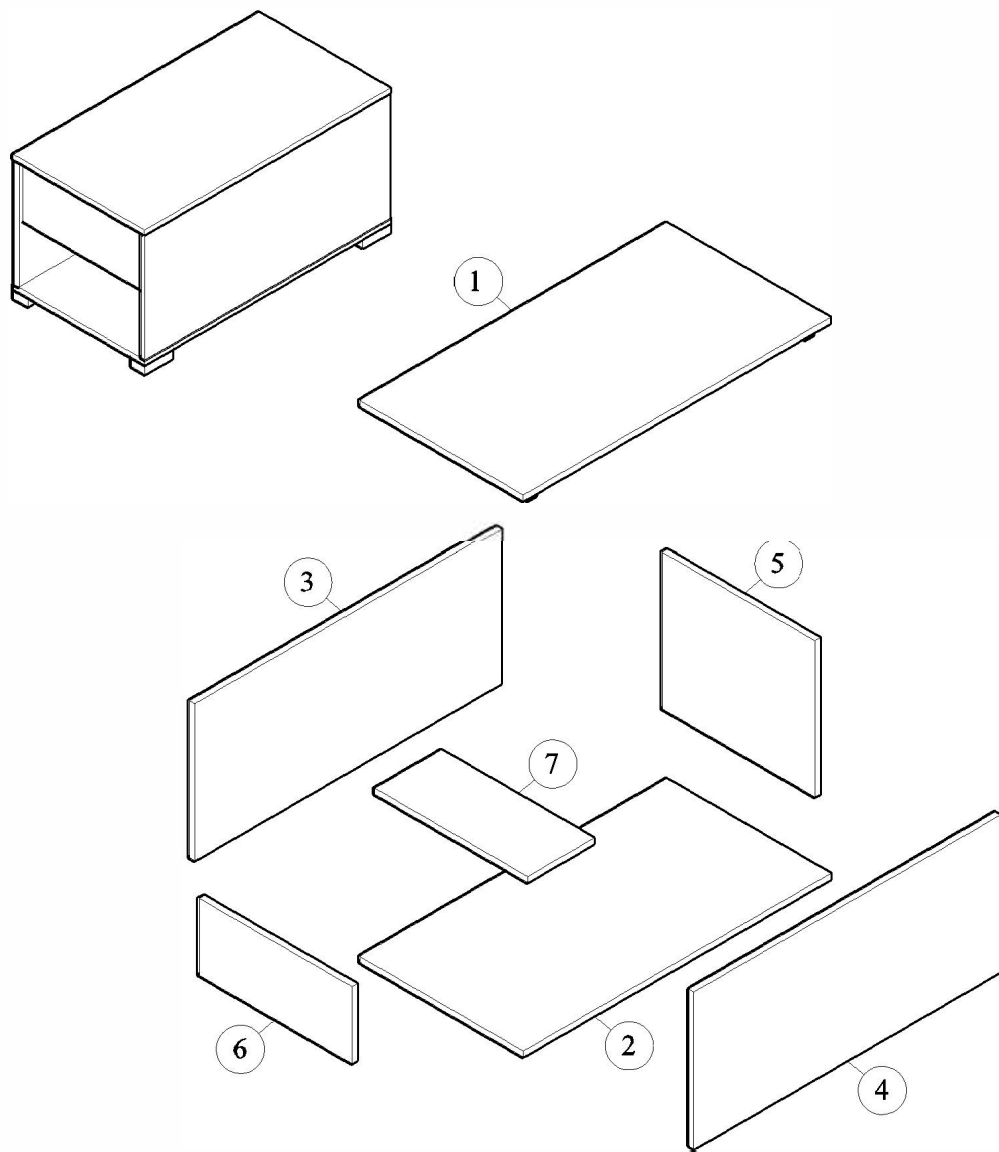

PANEL POSITION

	ACCESSORIES	QUANTITY
A	 MINIFIX M5 x 24MM	12 PCS
B	 MINIFIX CASING	12 PCS
C	 WOOD DOWEL M8 x 30MM	12 PCS
D	 SCREW M6 x 50MM	6 PCS
E	 PVC LEG SCREW M4x38MM	5 PCS 10 PCS
F	 ALLEN KEY	1 PC

START ASSEMBLY

STEP 1

STEP 2

STEP 3

STEP 4

STEP 5

STEP 6

COMPLETED