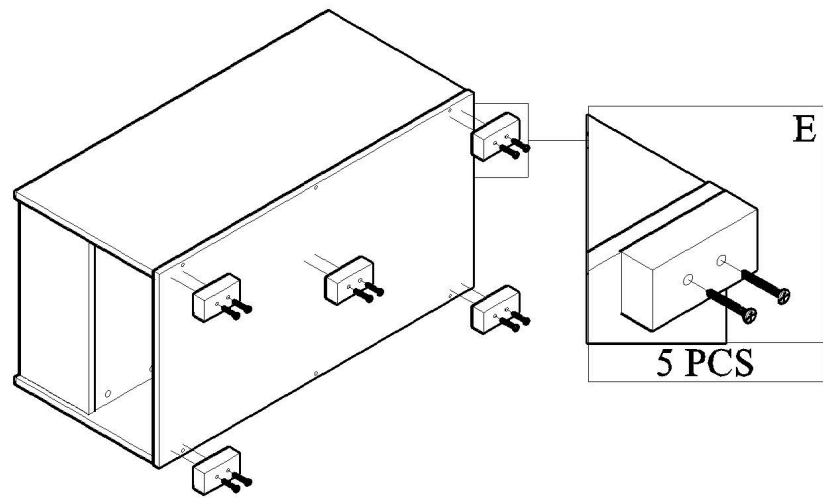

PANEL POSITION

	ACCESSORIES	QUANTITY
A	 MINIFIX M5 x 24MM	12 PCS
B	 MINIFIX CASING	12 PCS
C	 WOOD DOWEL M8 x 30MM	12 PCS
D	 SCREW M6 x 50MM	6 PCS
E	 PVC LEG SCREW M4x38MM	5 PCS 10 PCS
F	 ALLEN KEY	1 PC

START ASSEMBLY

STEP 1

STEP 2

STEP 3

STEP 4

STEP 5

STEP 6

COMPLETED