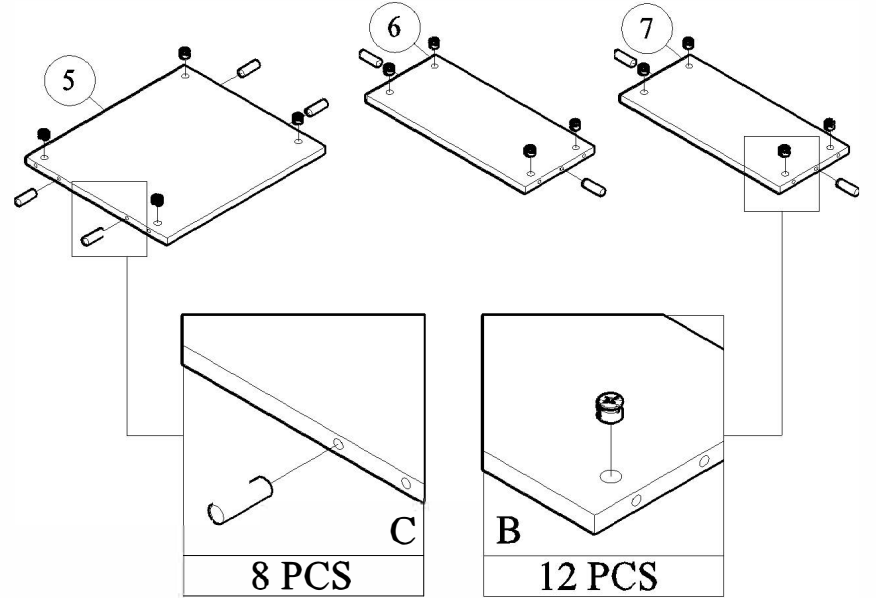

PANEL POSITION

	ACCESSORIES	QUANTITY
A	 MINIFIX M5 x 24MM	12 PCS
B	 MINIFIX CASING	12 PCS
C	 WOOD DOWEL M8 x 30MM	12 PCS
D	 SCREW M6 x 50MM	6 PCS
E	 PVC LEG SCREW M4x38MM	5 PCS 10 PCS
F	 ALLEN KEY	1 PC

START ASSEMBLY

STEP 1

STEP 2

STEP 3

STEP 4

STEP 5

STEP 6

COMPLETED