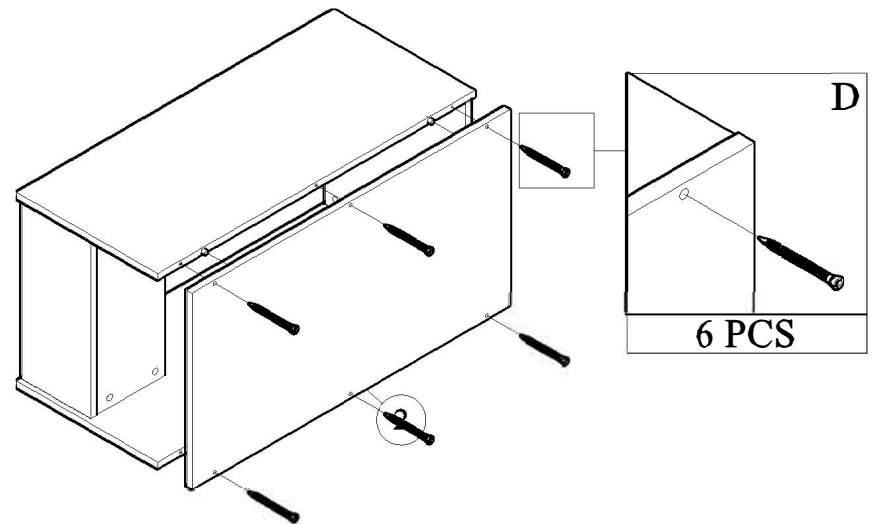

PANEL POSITION

	ACCESSORIES	QUANTITY
A	 MINIFIX M5 x 24MM	12 PCS
B	 MINIFIX CASING	12 PCS
C	 WOOD DOWEL M8 x 30MM	12 PCS
D	 SCREW M6 x 50MM	6 PCS
E	 PVC LEG SCREW M4x38MM	5 PCS 10 PCS
F	 ALLEN KEY	1 PC

START ASSEMBLY

STEP 1

STEP 2

STEP 3

STEP 4

STEP 5

STEP 6

COMPLETED