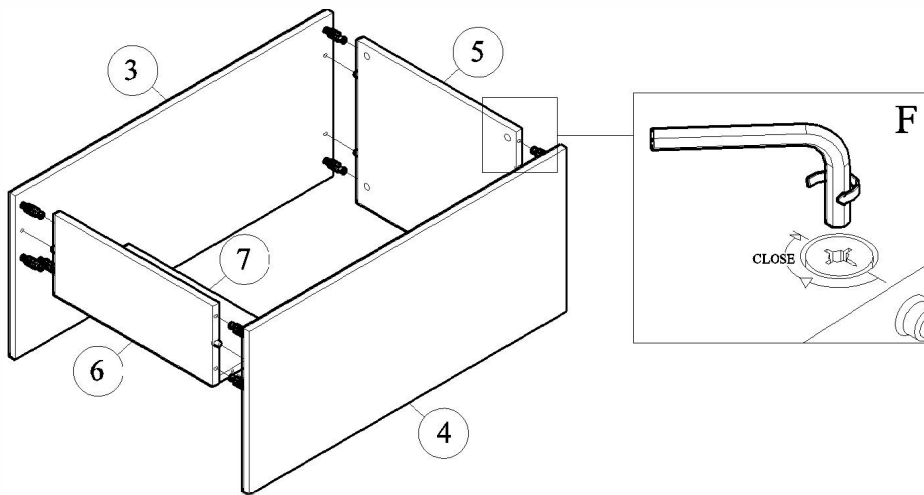

PANEL POSITION

	ACCESSORIES	QUANTITY
A	 MINIFIX M5 x 24MM	12 PCS
B	 MINIFIX CASING	12 PCS
C	 WOOD DOWEL M8 x 30MM	12 PCS
D	 SCREW M6 x 50MM	6 PCS
E	 PVC LEG SCREW M4x38MM	5 PCS 10 PCS
F	 ALLEN KEY	1 PC

START ASSEMBLY

STEP 1

STEP 2

STEP 3

STEP 4

STEP 5

STEP 6

COMPLETED