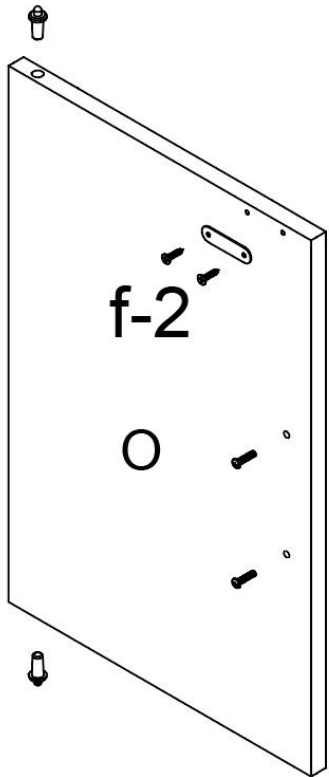

SPECIFICATIONS

Product Size	33.5×19.3×72.3in
Color	Dark Brown
Load Capacity	150lb

Components

Assembly Instructions:

1

a*15
b*15

2

f-1

5

a*2
b*2
c*16
d*4

6

f-2

f-2

O

m

f-2