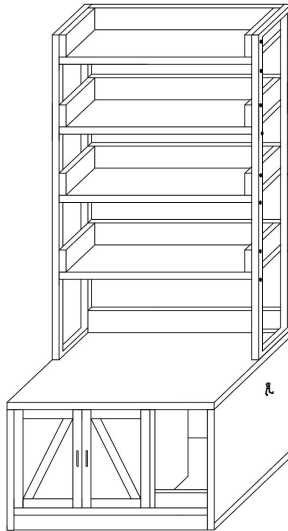

METAL FRAME COMBINATION CAT LITTER BOX ENCLOSURES

NEED HELP? CONTACT US!

Have product questions? Need technical support? Please feel free to contact us.

This is the original instruction, please read all manual instructions carefully before operating. We reserves a clear interpretation of our user manual. The appearance of the product shall be subject to the product you received. Please forgive us that we won't inform you again if there are any technology or software updates on our product.