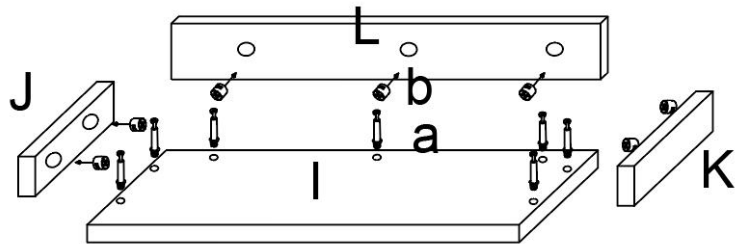

3

*4

a*28
b*28