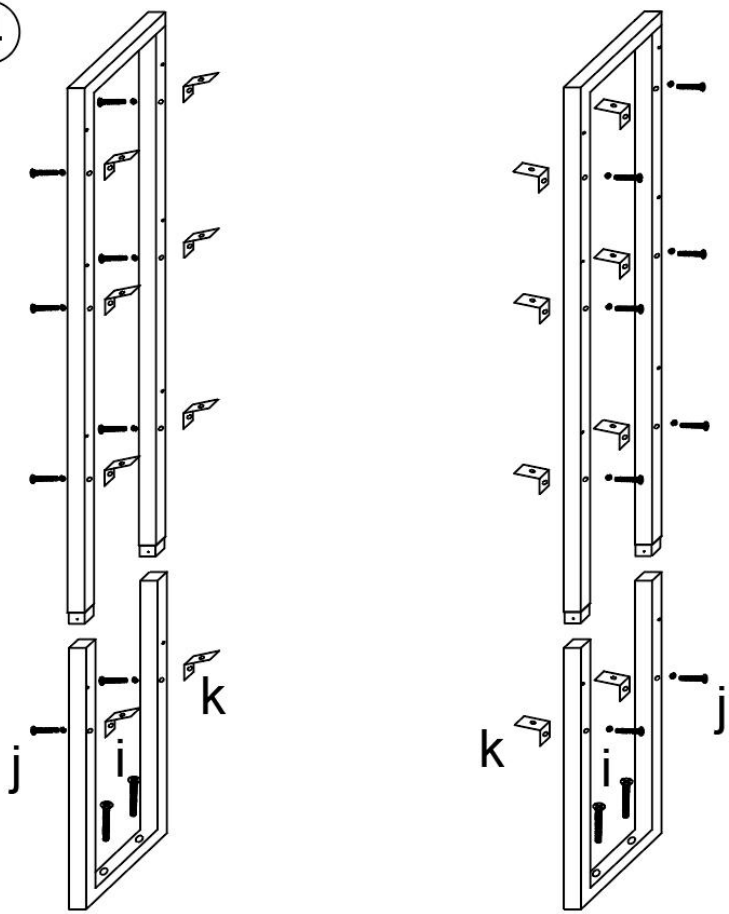

4

i*4
j*16
k*16