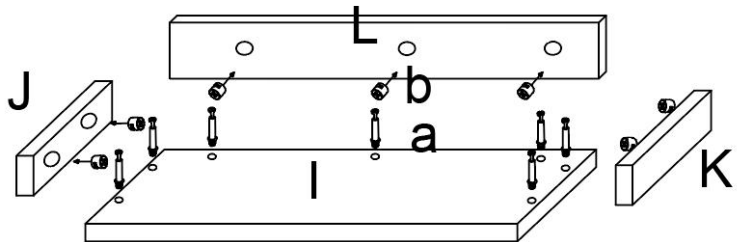

3

*4

a*28
b*28