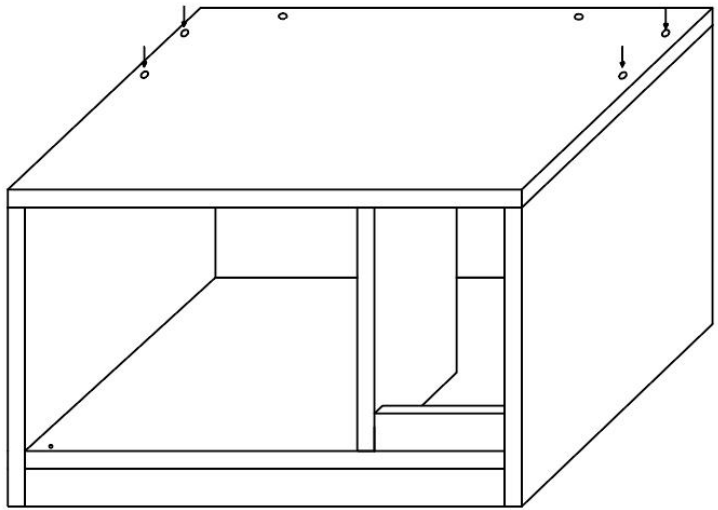

4

i*4
j*16
k*16