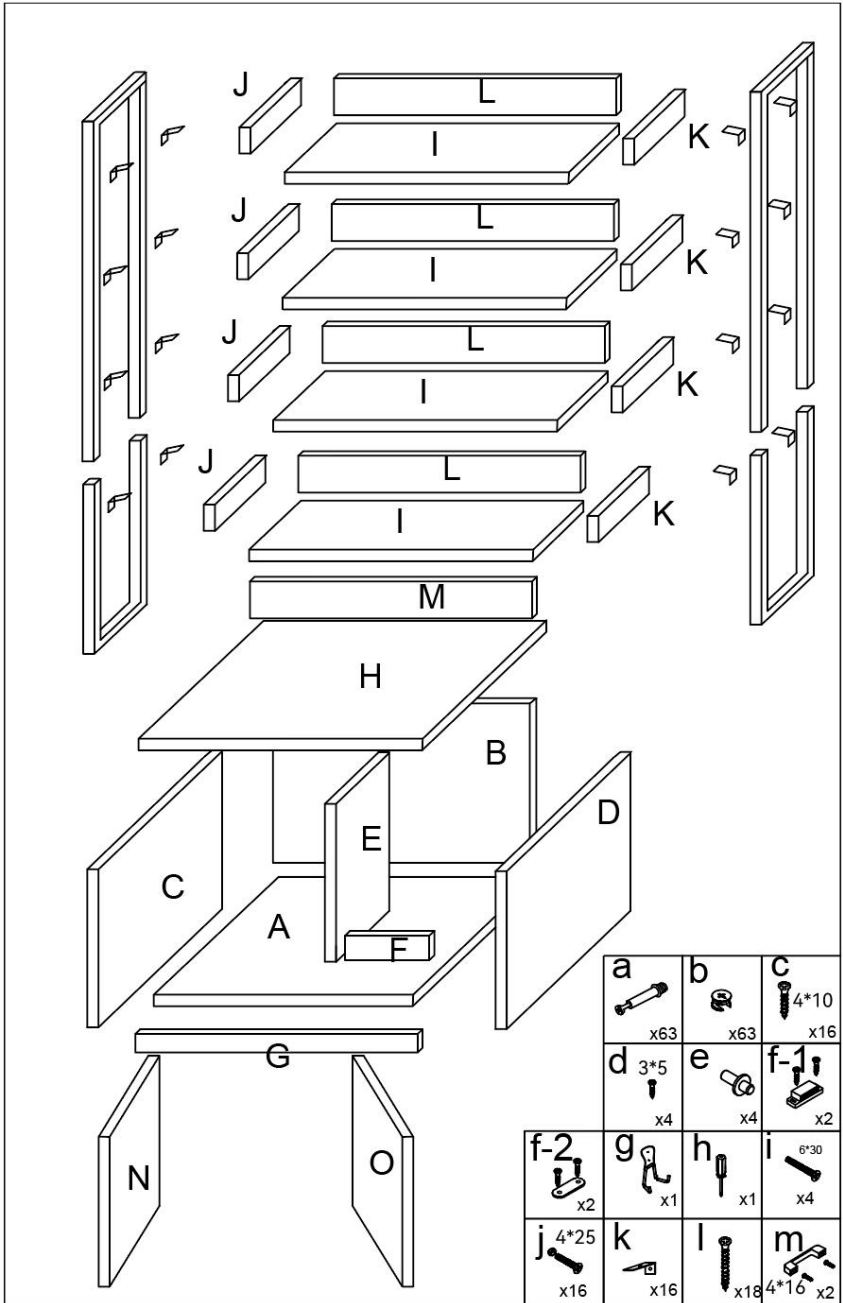

METAL FRAME COMBINATION CAT LITTER BOX ENCLOSURES

NEED HELP? CONTACT US!

Have product questions? Need technical support? Please feel free to contact us.

This is the original instruction, please read all manual instructions carefully before operating. We reserves a clear interpretation of our user manual. The appearance of the product shall be subject to the product you received. Please forgive us that we won't inform you again if there are any technology or software updates on our product.

SPECIFICATIONS

Product Size	33.5×19.3×72.3in
Color	Dark Brown
Load Capacity	150lb

Components

Assembly Instructions:

1

a*15
b*15

2

f-1