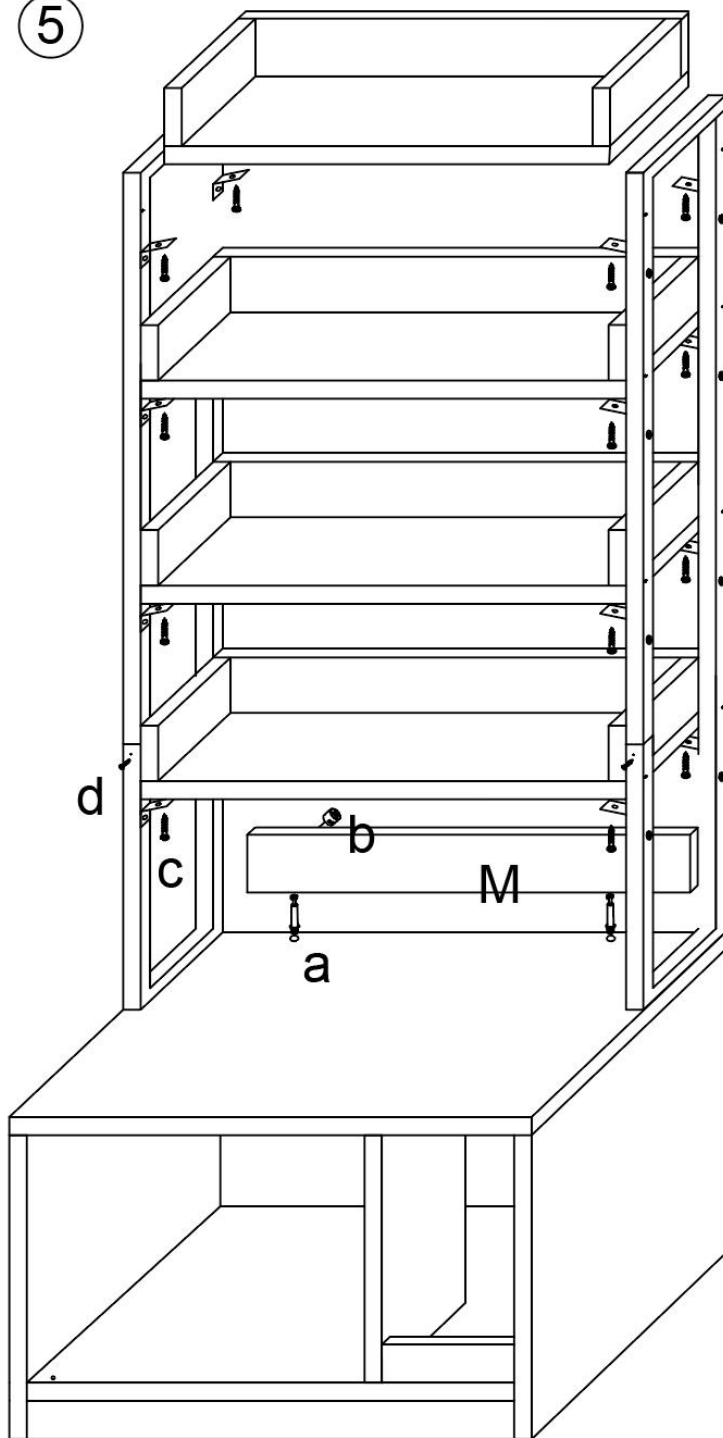

5

a*2
b*2
c*16
d*4