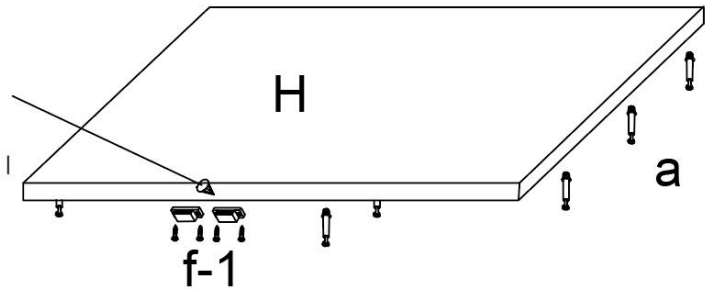

SPECIFICATIONS

Product Size	33.5×19.3×72.3in
Color	Dark Brown
Load Capacity	150lb

Components

Assembly Instructions:

1

a*15
b*15

2

f-1