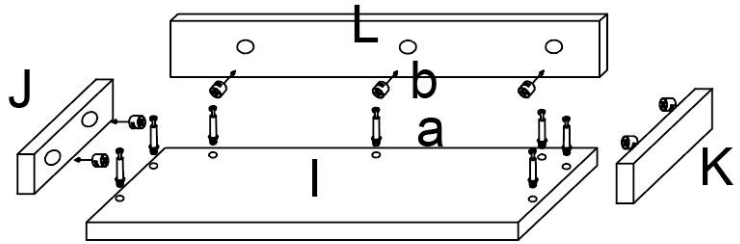

3

*4

a*28
b*28