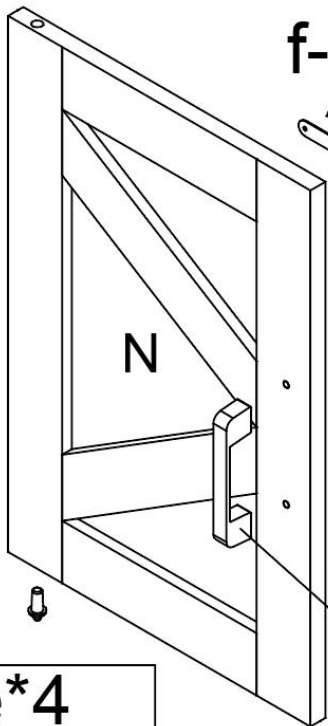

6

f-2

f-2

O

m

f-2

e*4
f-2*2
m*2

m