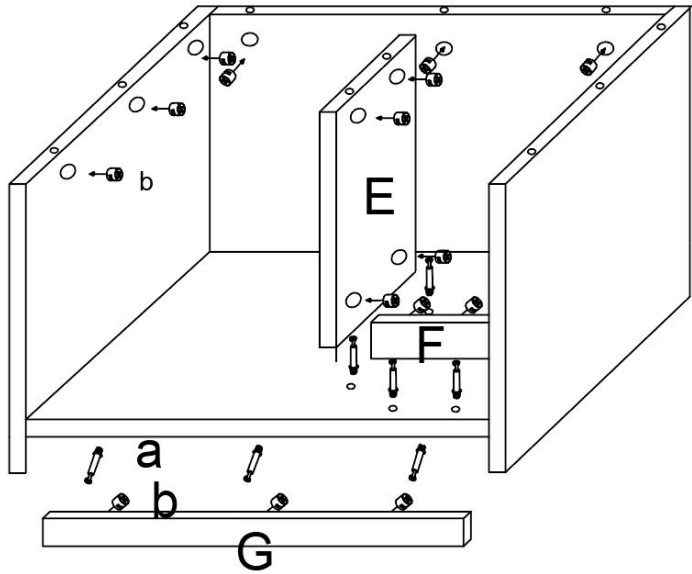

SPECIFICATIONS

Product Size	33.5×19.3×72.3in
Color	Dark Brown
Load Capacity	150lb

Components

Assembly Instructions:

1

a*15
b*15

2

f-1

H

a

f-1

a*18
b*18
f-1*2

↓

↓

E

F