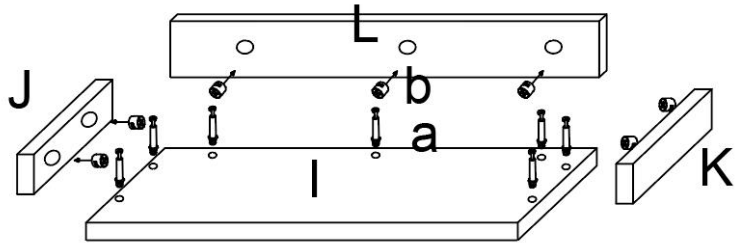

3

*4

a*28
b*28