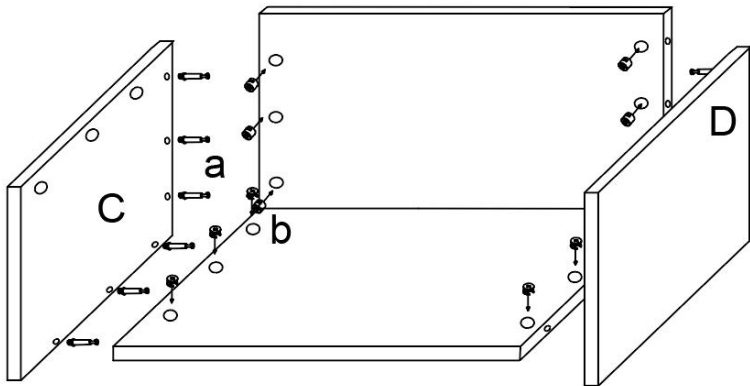

SPECIFICATIONS

Product Size	33.5×19.3×72.3in
Color	Dark Brown
Load Capacity	150lb

Components

Assembly Instructions:

1

a*15
b*15

2

f-1