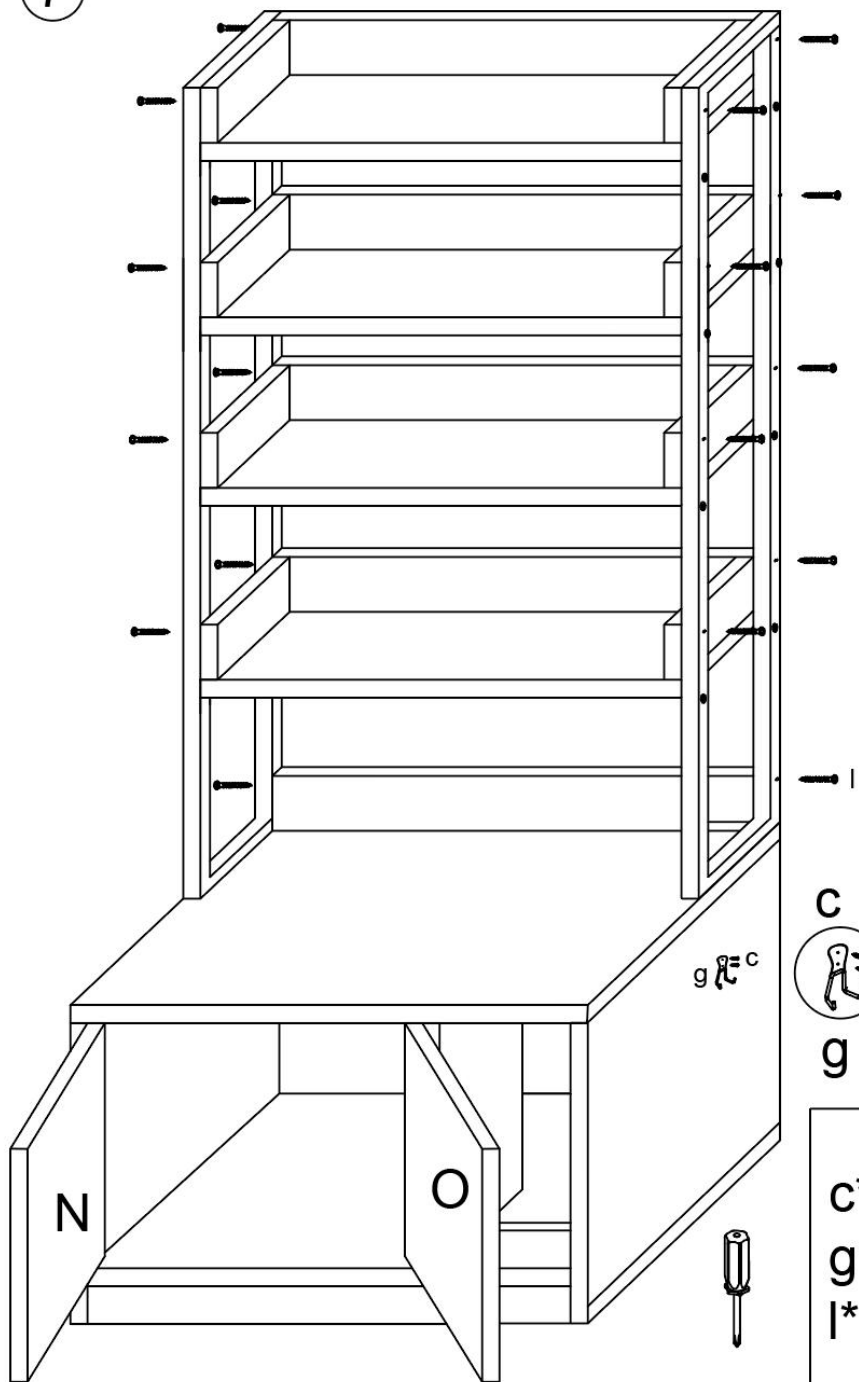

7

g R^c

c

g

c*2
g*1
l*18