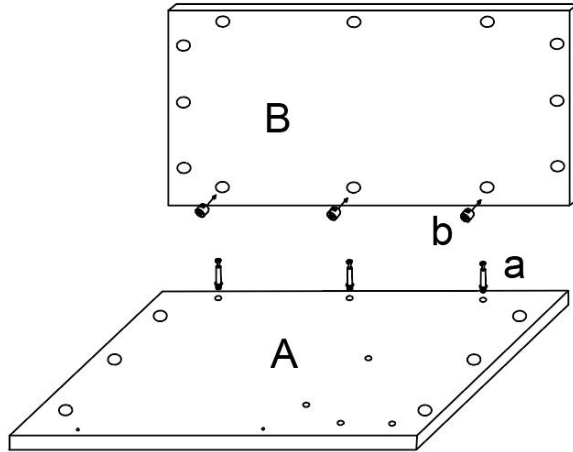

SPECIFICATIONS

Product Size	33.5×19.3×72.3in
Color	Dark Brown
Load Capacity	150lb

Components

Assembly Instructions:

1

a*15
b*15

2

f-1

H

a

f-1

a*18
b*18
f-1*2

↓

↓

E

F