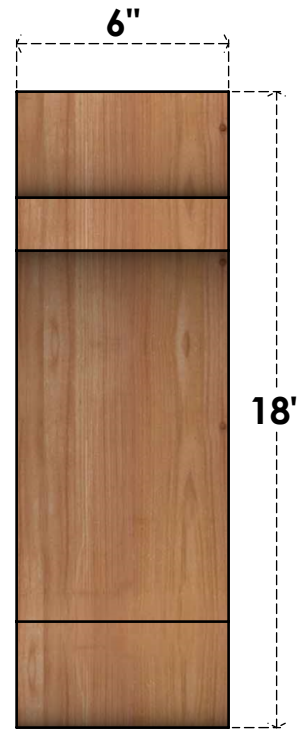

# BRC06X10X18OLY00RWR

6"W X 10"D X 18"H OLYMPIC ROUGH SAWN BRACE, WESTERN RED CEDAR

**SIDE**

**FRONT**

**EKENA**  
MILLWORK  
2300 WEST MAIN ST.  
CLARKSVILLE, TX 75426  
TOLL FREE: 866-607-0453  
WWW.EKENAMILLWORK.COM