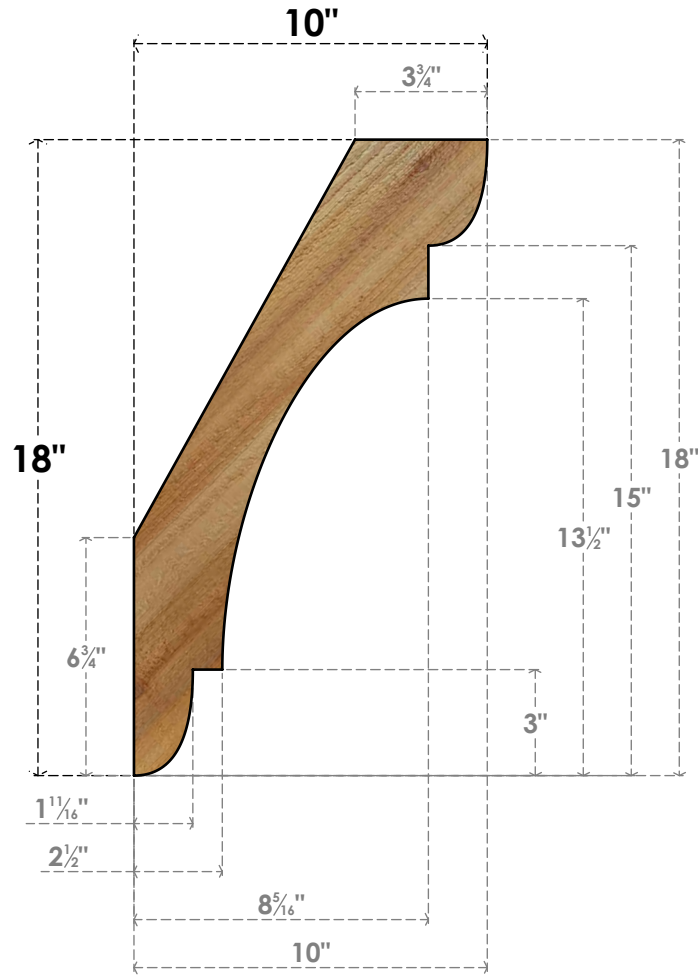

# BRC06X10X18OLY00RWR

6"W X 10"D X 18"H OLYMPIC ROUGH SAWN BRACE, WESTERN RED CEDAR

**SIDE**

**FRONT**

**EKENA**  
MILLWORK  
2300 WEST MAIN ST.  
CLARKSVILLE, TX 75426  
TOLL FREE: 866-607-0453  
WWW.EKENAMILLWORK.COM

**NOTES**

1. INSTALLATION TO BE COMPLETED IN ACCORDANCE WITH MANUFACTURER'S SPECIFICATIONS.
2. DRAWING MAY NOT BE TO SCALE
3. THIS DRAWING IS INTENDED FOR DESIGN AND PLANNING PURPOSES ONLY.
4. ALL INFORMATION CONTAINED HEREIN WAS CURRENT AT THE TIME OF DEVELOPMENT BUT MUST BE REVIEWED AND APPROVED BY THE PRODUCT MANUFACTURER TO BE CONSIDERED ACCURATE.
5. PRODUCTS ARE NOT KILN DRIED. THIS ITEM IS UNIQUE AND WILL CONTAIN THE NATURAL VARIATIONS THAT THE WOOD SPECIES OFFERS. THIS MAY RESULT IN VARIATIONS UP TO 1/4"