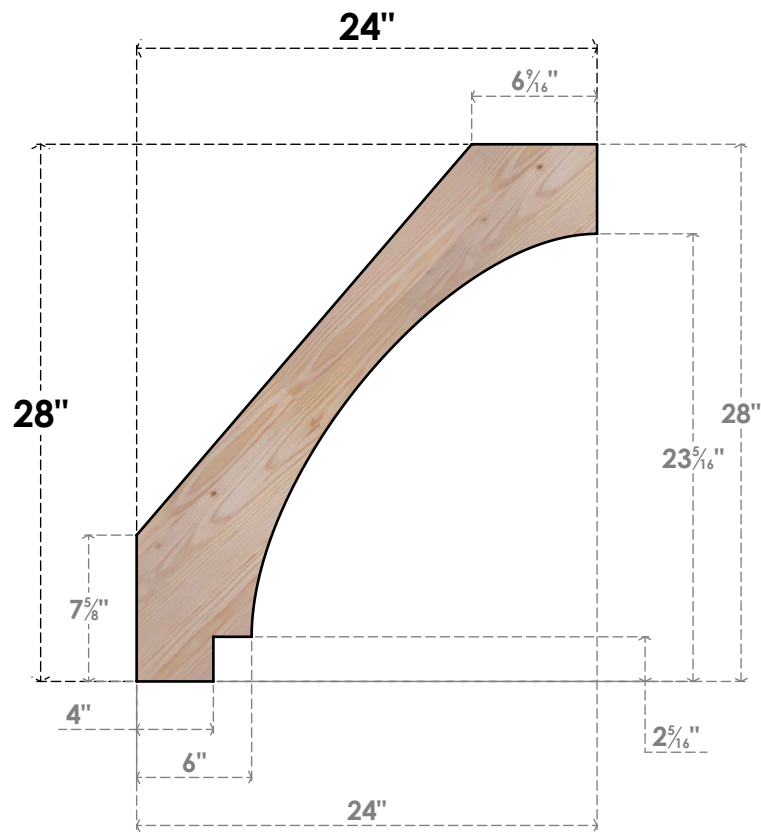

BRC06X24X28IMP00SDF

5 1/2"W X 24"D X 28"H IMPERIAL SMOOTH BRACE, DOUGLAS FIR

SIDE

FRONT

EKENA MILLWORK
 2300 WEST MAIN ST.
 CLARKSVILLE, TX 75426
 TOLL FREE: 866-607-0453
 WWW.EKENAMILLWORK.COM

NOTES

1. INSTALLATION TO BE COMPLETED IN ACCORDANCE WITH MANUFACTURER'S SPECIFICATIONS.
2. DRAWING MAY NOT BE TO SCALE
3. THIS DRAWING IS INTENDED FOR DESIGN AND PLANNING PURPOSES ONLY.
4. ALL INFORMATION CONTAINED HEREIN WAS CURRENT AT THE TIME OF DEVELOPMENT BUT MUST BE REVIEWED AND APPROVED BY THE PRODUCT MANUFACTURER TO BE CONSIDERED ACCURATE.
5. PRODUCTS ARE NOT KILN DRIED. THIS ITEM IS UNIQUE AND WILL CONTAIN THE NATURAL VARIATIONS THAT THE WOOD SPECIES OFFERS. THIS MAY RESULT IN VARIATIONS UP TO 1/4"