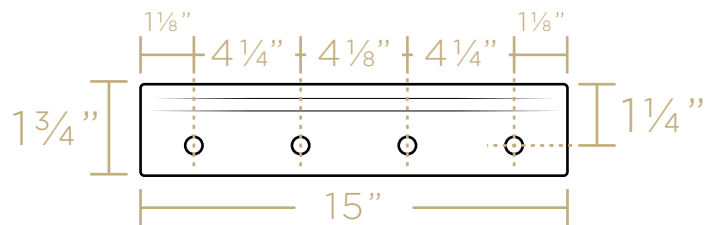

TOP

SIDE

BACK

MOUNTING BRACKET

14 lbs.