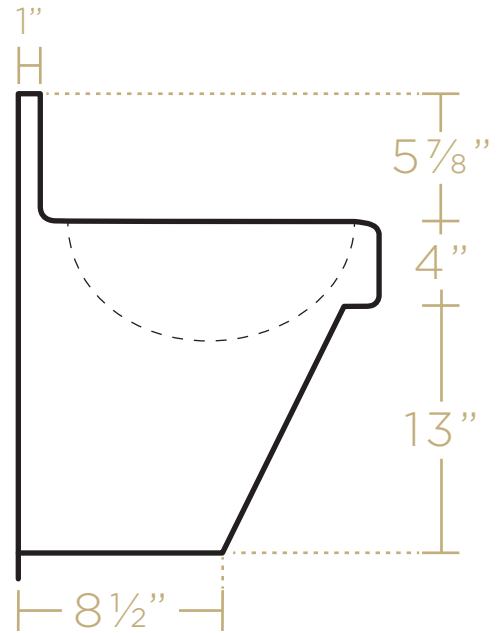

TOP

SIDE

BACK

MOUNTING BRACKET

14 lbs.