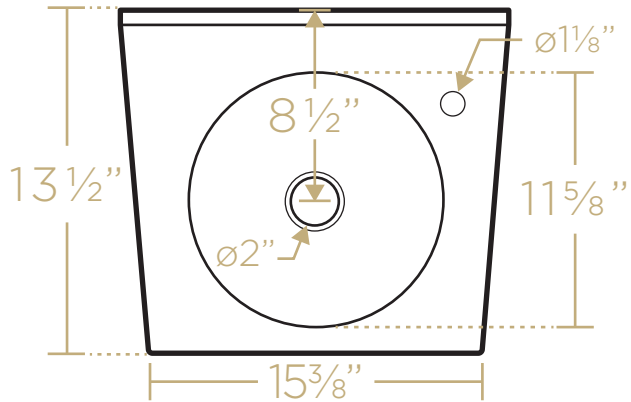

TOP

SIDE

BACK

MOUNTING BRACKET

14 lbs.