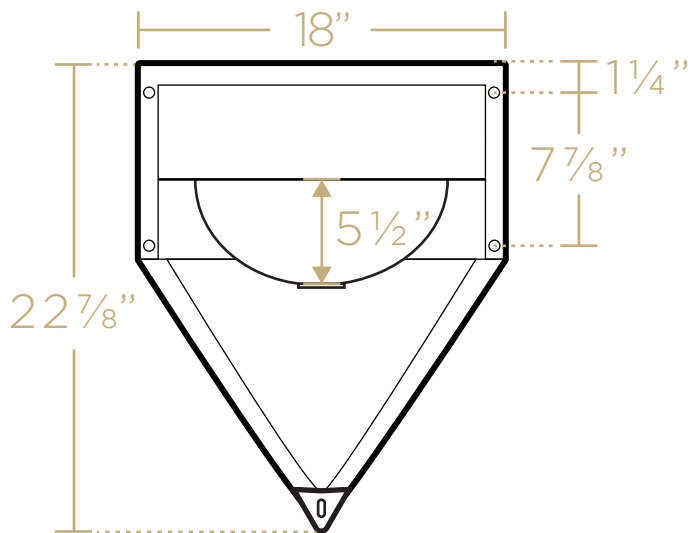

TOP

SIDE

BACK

MOUNTING BRACKET

14 lbs.