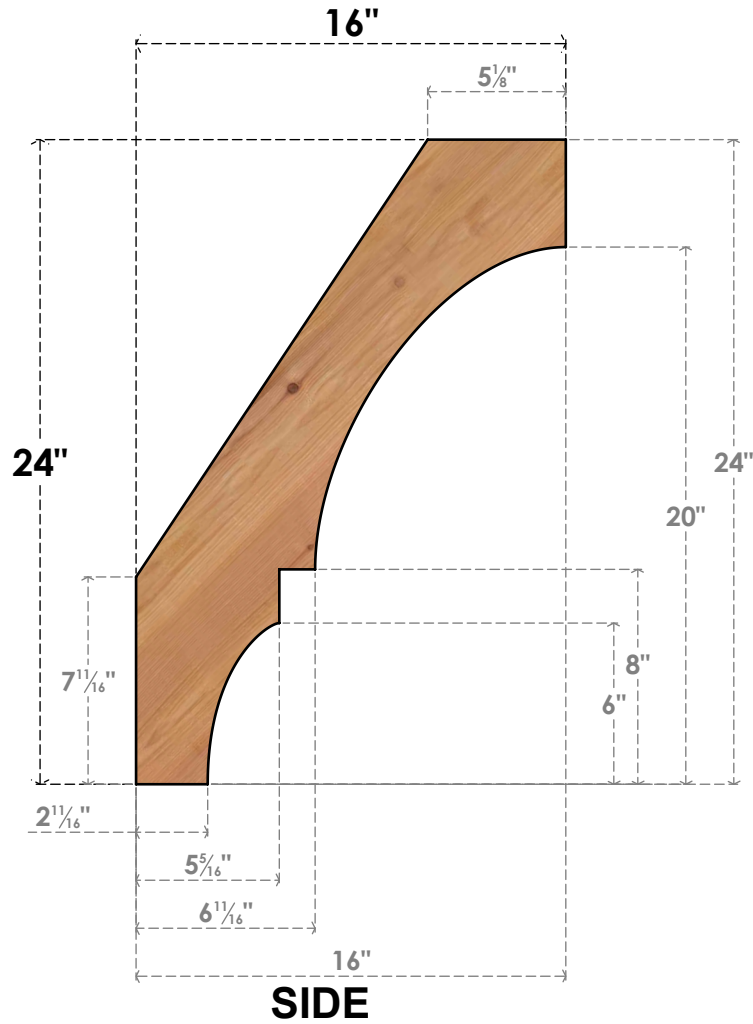

BRC06X16X24BOA00SWR

5 1/2"W X 16"D X 24"H BALBOA SMOOTH BRACE, WESTERN RED CEDAR

EKENA MILLWORK
 2300 WEST MAIN ST.
 CLARKSVILLE, TX 75426
 TOLL FREE: 866-607-0453
 WWW.EKENAMILLWORK.COM

NOTES

1. INSTALLATION TO BE COMPLETED IN ACCORDANCE WITH MANUFACTURER'S SPECIFICATIONS.
2. DRAWING MAY NOT BE TO SCALE
3. THIS DRAWING IS INTENDED FOR DESIGN AND PLANNING PURPOSES ONLY.
4. ALL INFORMATION CONTAINED HEREIN WAS CURRENT AT THE TIME OF DEVELOPMENT BUT MUST BE REVIEWED AND APPROVED BY THE PRODUCT MANUFACTURER TO BE CONSIDERED ACCURATE.
5. PRODUCTS ARE NOT KILN DRIED. THIS ITEM IS UNIQUE AND WILL CONTAIN THE NATURAL VARIATIONS THAT THE WOOD SPECIES OFFERS. THIS MAY RESULT IN VARIATIONS UP TO 1/4"