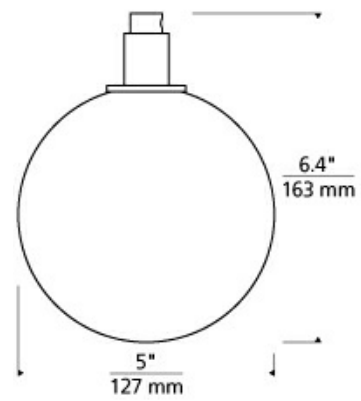

Aged Brass

LAMPING

Rated for up to (19) 5 watt MAX. E12 candelabra base lamps (Lamp Not Included), LED version includes (19) 120 volt 2 watt 160 delivered lumen (3278 total delivered lumens) 90 CRI 2700K E12 base LED vintage tubular lamps. Fixture provided with 10 feet of field-cuttable black cloth cord. Dimmable with most LED compatible ELV and TRIAC dimmers.

Aged Brass

ORDERING INFORMATION

700GMBMP SHAPE OR SIZE	COLOR	FINISH	LAMP
19 19-LITE CHANDELIER	C CLEAR	R AGED BRASS S SATIN NICKEL	NO LAMP -LED927 LED 90 CRI 2700K 120V (T20/T24)

700GMBMP _____

JOB NAME _____

NOTES _____

GAMBIT 19-LIGHT CHANDELIER

SPECIFICATIONS

HARDWARE MATERIAL	Metal
SHADE MATERIAL	Glass
NET WEIGHT	7.5 lbs
HEIGHT	6.4in
WIDTH	22.3in
LENGTH	25in
UP LIGHT / DOWN LIGHT / BOTH?	
WET LISTED	
DAMP LISTED	Yes
DRY LISTED	
MIN. HANGING HEIGHT	18.4in
MAX HANGING HEIGHT	126.4in
TOTAL CORD LENGTH	120in
TOTAL STEM LENGTH	
STEM QTY	
SLOPED CEILING ADAPTABLE?	Yes 35° Max
GENERAL LISTING	ETL Listed
INCLUDES	