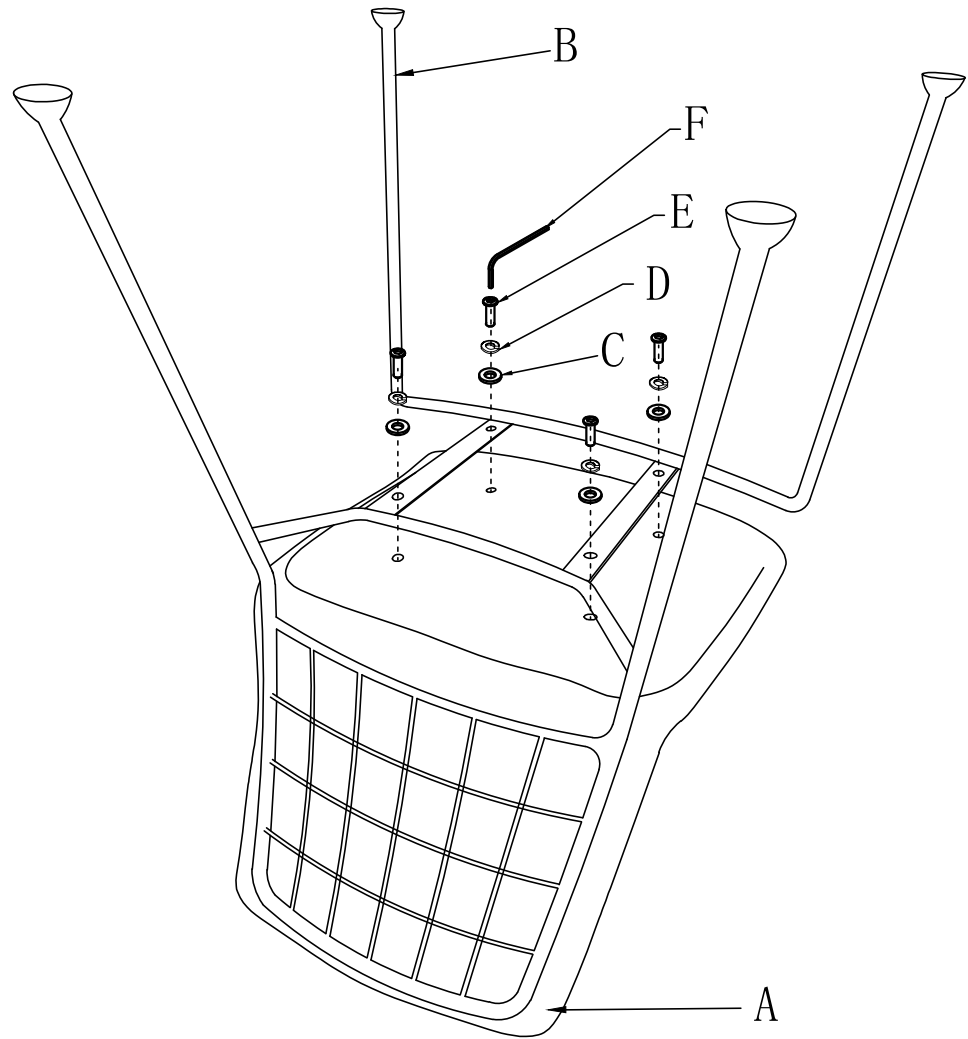

# Assembly Instructions

## Side Chair

A (1 pc)

B (1 pc)

C (4 pcs)

D (4 pcs)

E (4 pcs)  
M6 x 25mm

F (1 pc)

During assembly, hand tighten screws only. When the screws are in place, tighten completely.