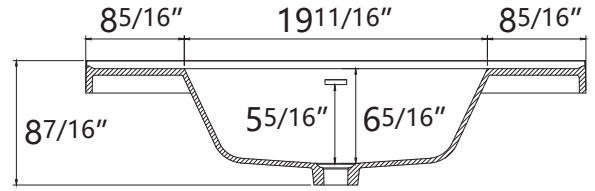

DIMENSION DETAILS

BATHROOM VANITY

PRODUCT
INSTRUCTION
VIDEO

Belize 36"

COUNTERTOP SIZE

VANITY SIZE