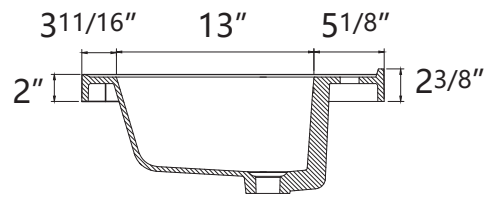

DIMENSION DETAILS

BATHROOM VANITY

PRODUCT
INSTRUCTION
VIDEO

Belize 36"

COUNTERTOP SIZE

VANITY SIZE