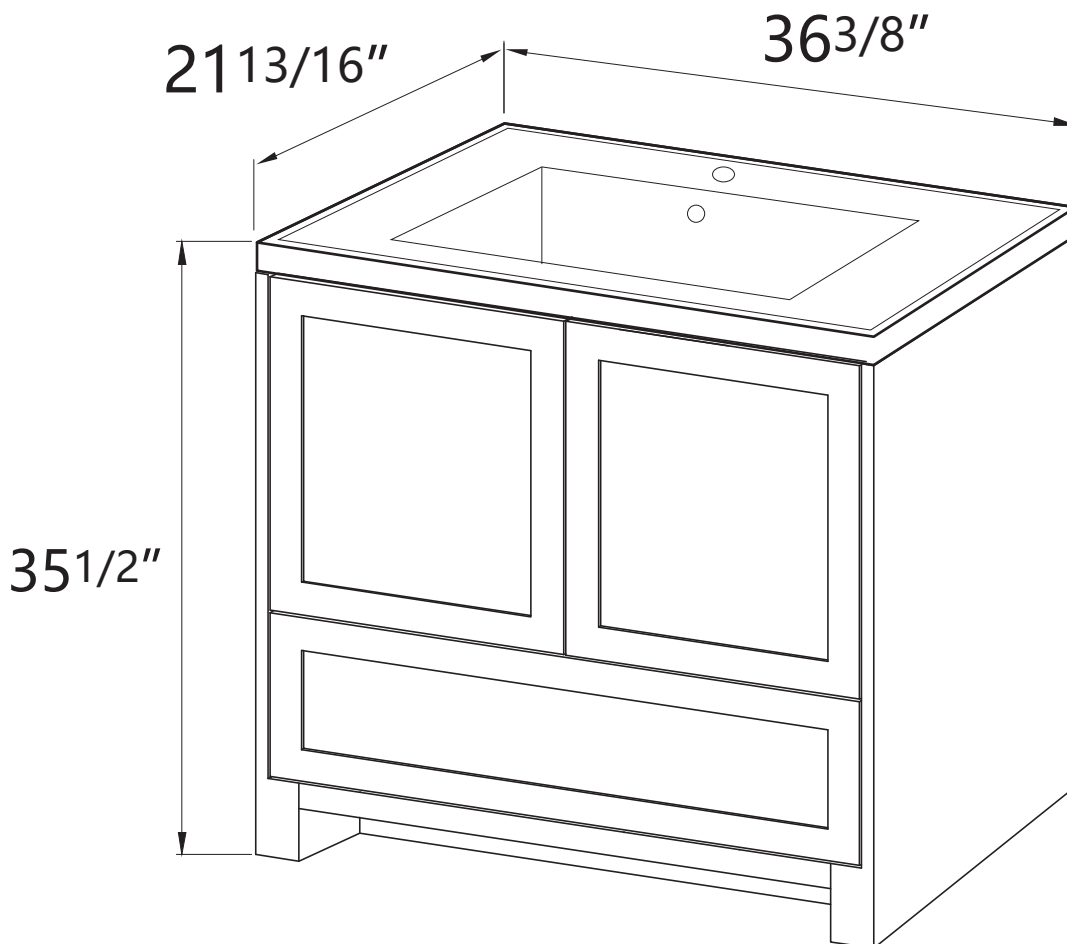

DIMENSION DETAILS

BATHROOM VANITY

PRODUCT
INSTRUCTION
VIDEO

Belize 36"

COUNTERTOP SIZE

VANITY SIZE