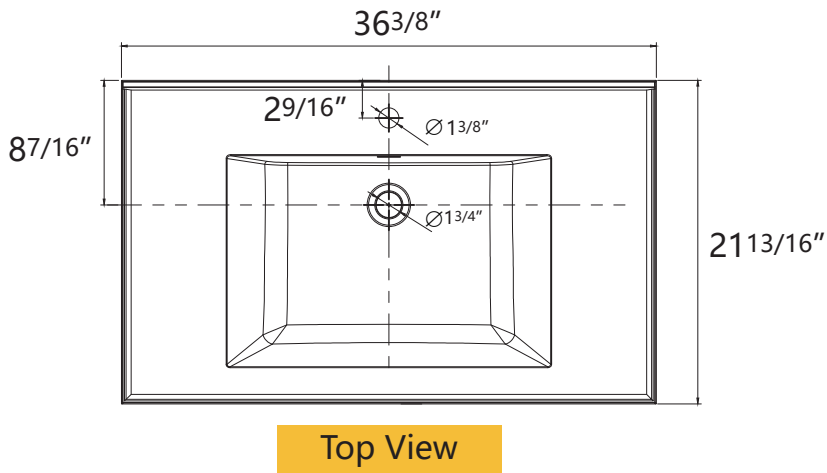

DIMENSION DETAILS

BATHROOM VANITY

PRODUCT
INSTRUCTION
VIDEO

Belize 36"

COUNTERTOP SIZE

VANITY SIZE