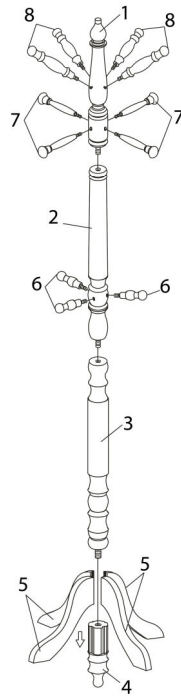

**PATERE -  
73"H / TRADITIONNELLE BOIS MASSIF CERISE**

**COAT RACK -  
73"H / CHERRY WOOD TRADITIONAL STYLE**

**POUR DE L'ASSISTANCE OU POUR COMMANDER  
DES PIÈCES CONTACTEZ NOTRE DÉPARTEMENT  
DE SERVICE À LA CLIENTÈLE.**

**FOR ASSISTANCE OR TO ORDER PARTS  
CONTACT OUR CUSTOMER SERVICE DEPARTMENT**

**LISTE DES PIÈCES**  
**PARTS LIST**

PIÈCE / PART #	IMAGE	DESCRIPTION	QTY / QTÉ
1		UPPER POST POTEAU SUPÉRIEUR	1
2		CENTER POST POTEAU DU CENTRE	1
3		BOTTOM POST POTEAU DU BAS	1
4		POST / LEG ATTACHMENT POTEAU / ATTACHE PATTE	1
5		LEG PATTE	4

**LISTE DES PIÈCES**  
**PARTS LIST**

PIÈCE / PART #	IMAGE	DESCRIPTION	QTY / QTÉ
6	 A small hook with a rounded head and a tapered shaft ending in a threaded section.	HOOK (SMALL) CROCHET (PETIT)	3
7	 A medium hook with a rounded head and a long, tapered shaft ending in a threaded section.	HOOK (MEDIUM) CROCHET (MOYEN)	4
8	 A large hook with a rounded head and a long, tapered shaft ending in a threaded section.	HOOK (LARGE) CROCHET (GRAND)	4

**ÉTAPE / STEP 1**

ÉTAPE / STEP 2