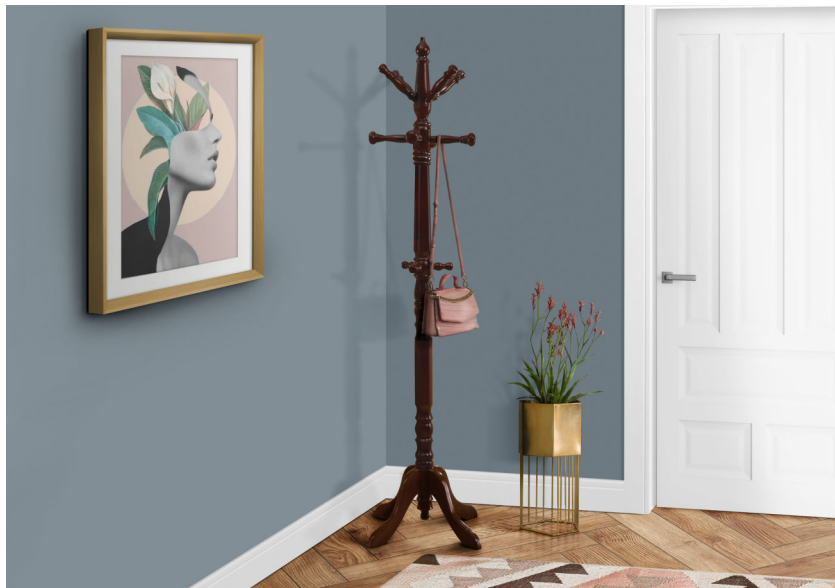

**PATERE -  
73"H / TRADITIONNELLE BOIS MASSIF CERISE**

**COAT RACK -  
73"H / CHERRY WOOD TRADITIONAL STYLE**

**POUR DE L'ASSISTANCE OU POUR COMMANDER  
DES PIÈCES CONTACTEZ NOTRE DÉPARTEMENT  
DE SERVICE À LA CLIENTÈLE.**

**FOR ASSISTANCE OR TO ORDER PARTS  
CONTACT OUR CUSTOMER SERVICE DEPARTMENT**

**LISTE DES PIÈCES**  
**PARTS LIST**

PIÈCE / PART #	IMAGE	DESCRIPTION	QTY / QTÉ
1		UPPER POST POTEAU SUPÉRIEUR	1
2		CENTER POST POTEAU DU CENTRE	1
3		BOTTOM POST POTEAU DU BAS	1
4		POST / LEG ATTACHMENT POTEAU / ATTACHE PATTE	1
5		LEG PATTE	4

**LISTE DES PIÈCES**  
**PARTS LIST**

PIÈCE / PART #	IMAGE	DESCRIPTION	QTY / QTÉ
6	 A small hook with a rounded head and a tapered shaft ending in a threaded section.	HOOK (SMALL) CROCHET (PETIT)	3
7	 A medium hook with a rounded head and a long, tapered shaft ending in a threaded section.	HOOK (MEDIUM) CROCHET (MOYEN)	4
8	 A large hook with a rounded head and a long, tapered shaft ending in a threaded section.	HOOK (LARGE) CROCHET (GRAND)	4