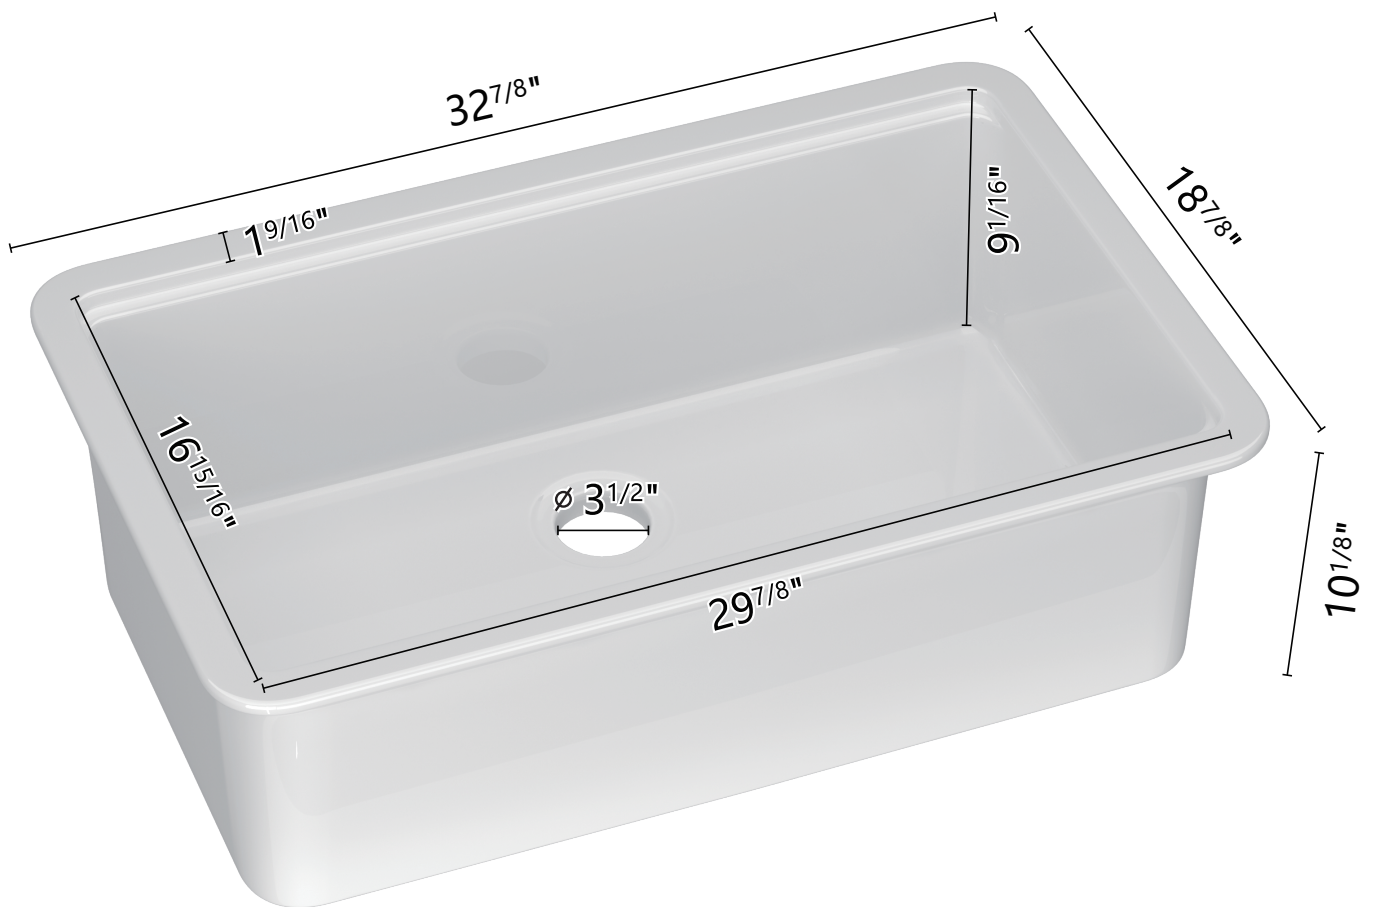

DIMENSION DETAILS

SINK

PRODUCT
INSTRUCTION
VIDEO

33×19×10inch SINGLE SINK

PRODUCT SIZE

KINDLY ATTENTION: To present a perfect installation, please measure the actual sink size for the cutout and trace for the countertop. Do not cut the countertop until you receive the sink. Because this fireclay sink size may vary in size by up to 1/4 inch during the high-temperature firing production.