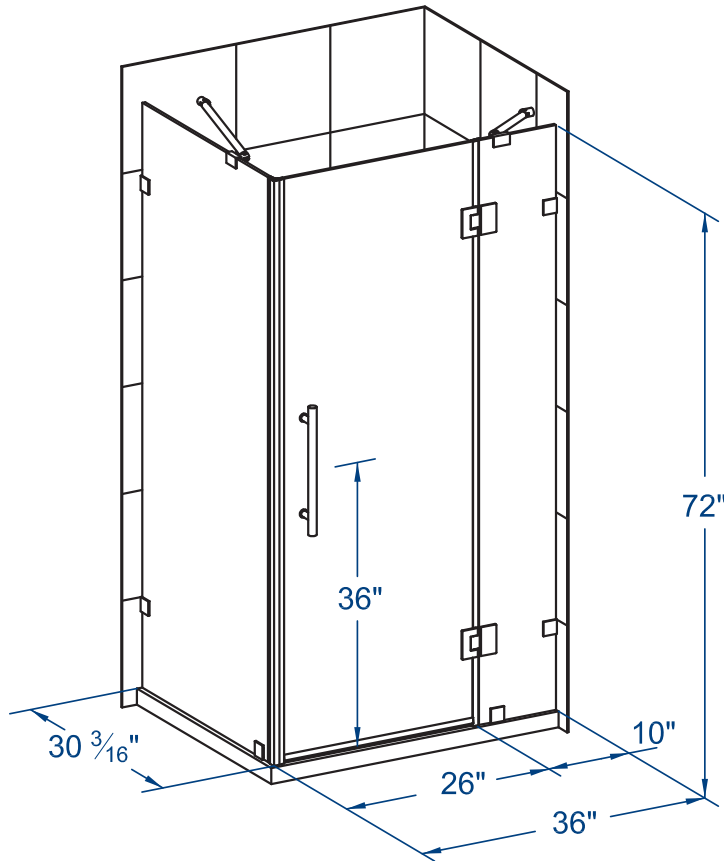

AVALUX

SEN987-3630-10

ASTON

COMPLETELY FRAMELESS HINGED SHOWER ENCLOSURE

FEATURES

COMPLETELY FRAMELESS

REVERSIBLE DOOR

CORNER ALCOVE