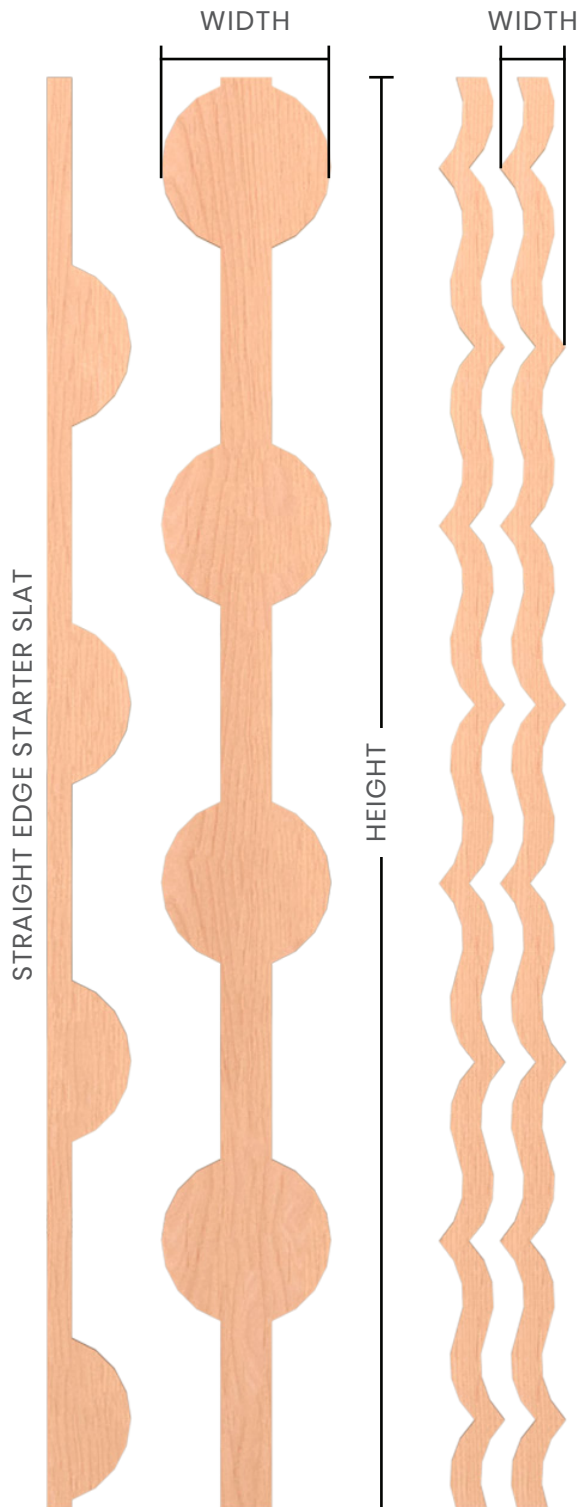

DECORATIVE WOOD SLAT WALLS

FRONT VIEW

SIDE VIEW

THICKNESS

H

AVAILABLE OVERALL WIDTH

Width & number of slats will vary based on style.

AVAILABLE HEIGHTS

47" & 94"

AVAILABLE THICKNESS

$\frac{1}{4}$ " or $\frac{3}{8}$ "

SLATS ARE NOT CONNECTED.
THE POSSIBILITIES ARE ENDLESS.