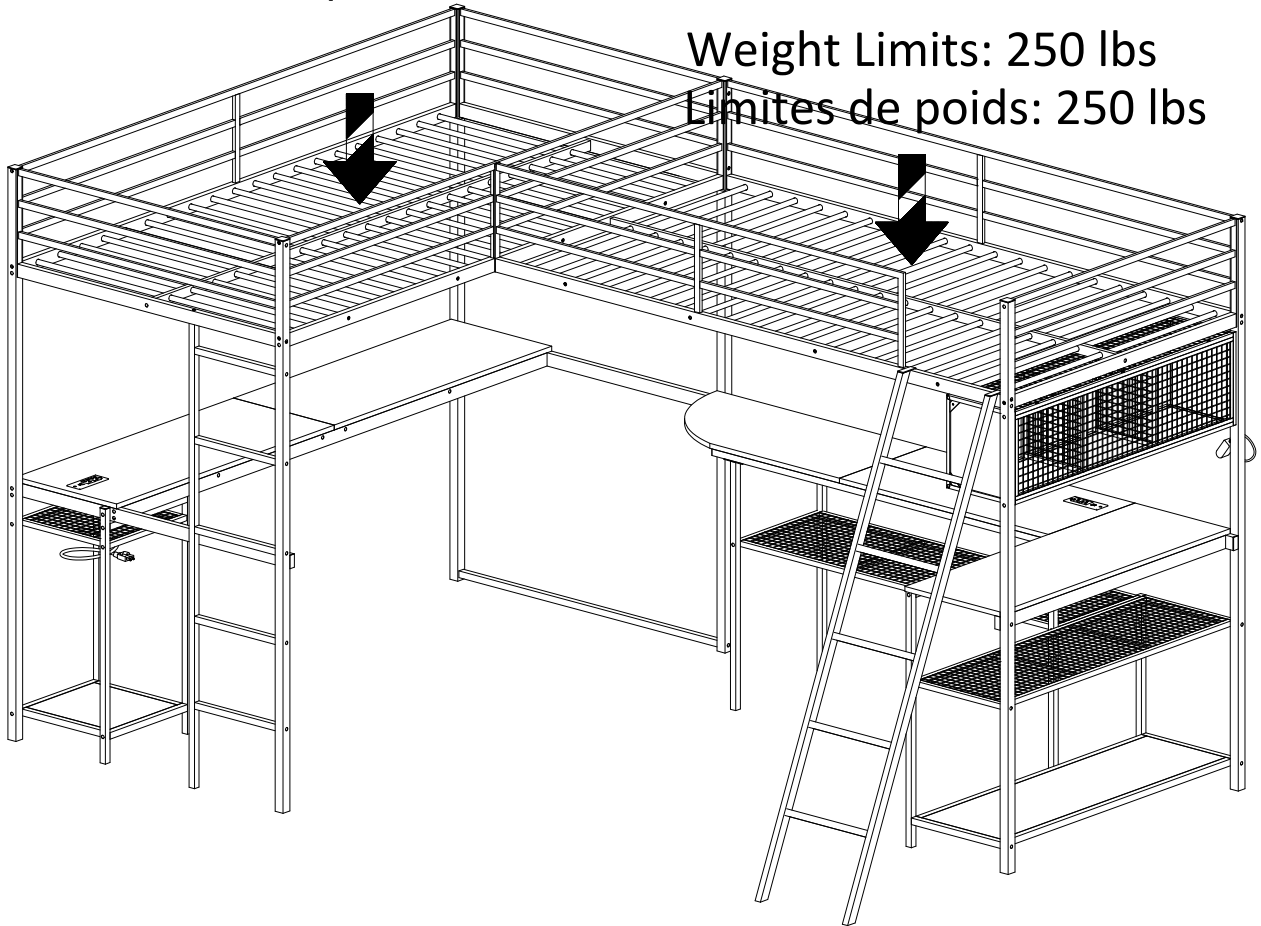

ASSEMBLY INSTRUCTIONS (INSTRUCTIONS DE MONTAGE)

SKU CODE: N709P340370-N709P340371

Weight Limits: 250 lbs
Limites de poids: 250 lbs

Weight Limits: 250 lbs
Limites de poids: 250 lbs