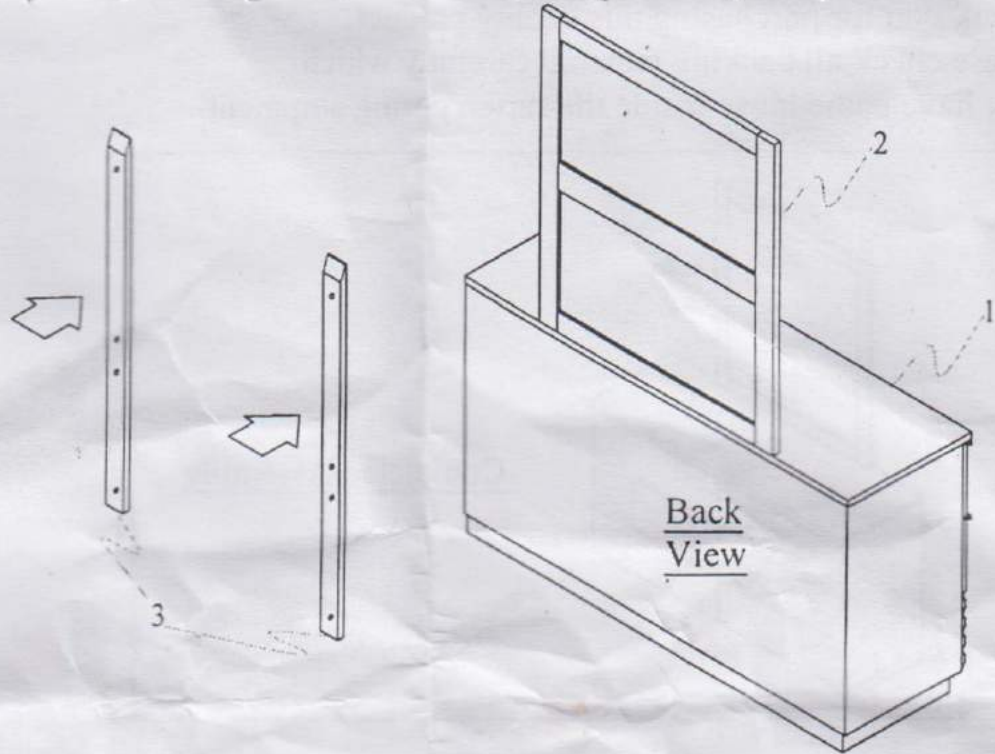

Model:
Dresser & Mirror

Thank you for purchasing this quality product.
Please check all packing material carefully which
may have come loose inside the carton during shipment.

PART LIST

| No | Description | Qty |
|----|----------------|------|
| 1 | Dressing Table | 1pc |
| 2 | Mirror | 1pc |
| 3 | Mirror Support | 2pcs |

HARDWARE LIST

| No | Description | Qty |
|----|--|------|
| A | TRUSS HD C/B M4 x 32mm  | 8pcs |

Model: Dresser & Mirror

Step : 1

Step : 2