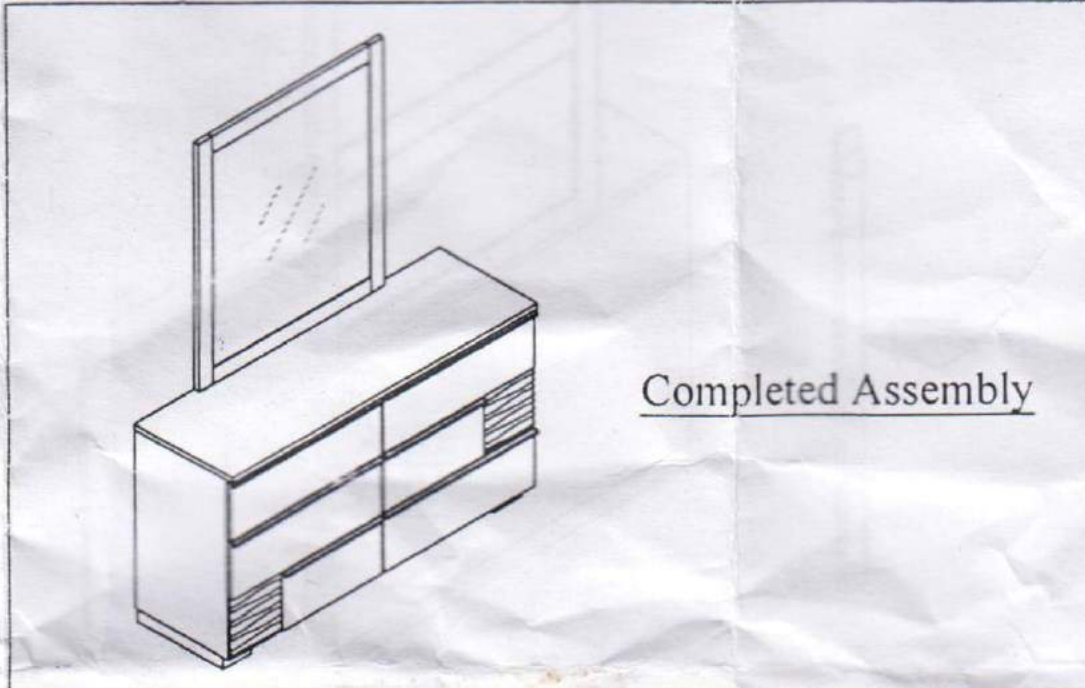

Model:
Dresser & Mirror

Thank you for purchasing this quality product.
Please check all packing material carefully which
may have come loose inside the carton during shipment.

PART LIST

| No | Description | Qty |
|----|----------------|------|
| 1 | Dressing Table | 1pc |
| 2 | Mirror | 1pc |
| 3 | Mirror Support | 2pcs |

HARDWARE LIST

| No | Description | Qty |
|----|--|------|
| A | TRUSS HD C/B M4 x 32mm  | 8pcs |

Model: Dresser & Mirror

Step : 1

Step : 2