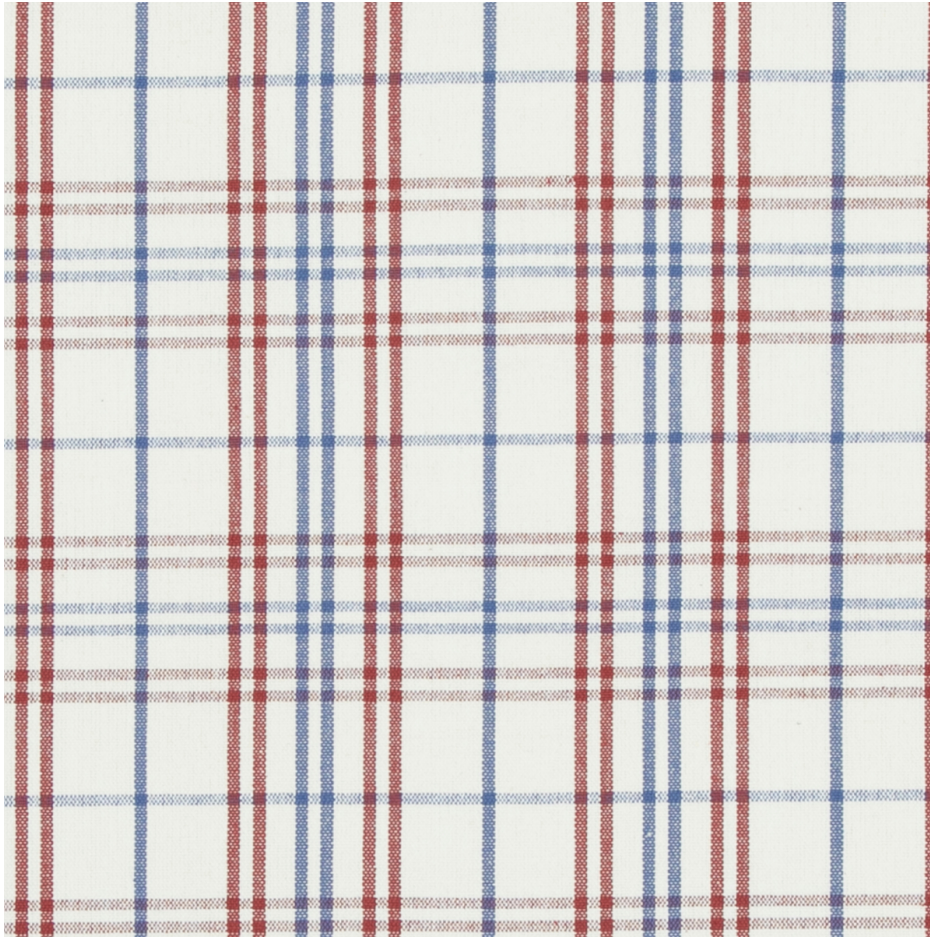

Purbeck Check - Red/Blue
SKU: PF50508.4.0

LEE JOFA

SKU: **PF50508.4.0**

Repeat UOM: **cm cm (0 in)**

Horizontal Repeat: **16.5 cm (6.5 in)**

Railroaded: **No**

Composition: **Cotton - 100%**

Width: **132 cm (51.97 in)**

Vertical Repeat: **18 cm (7.09 in)**

Brand: **Baker Lifestyle**

End Use: **Multipurpose**