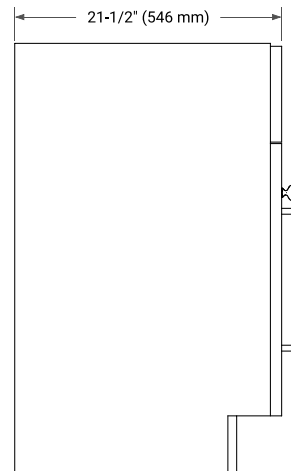

42" SINGLE SINK BASE CABINET

BASE CABINET DIMENSIONS

42" W x 21.5" D x 34.5" H

FEATURES

- Solid wood frame & plywood panels
- Dovetail drawers and joints
- Soft closing doors & drawers

HARDWARE FINISHES*

Brushed Nickel Satin Brass Matte Black Polished Chrome

PLAN VIEW

43" SINGLE OVAL SINK COUNTERTOP WITH 0.75 IN. THICKNESS

OVERALL DIMENSIONS

43" W x 22" D x 0.75" H

COUNTERTOP OPTIONS

Carrara Marble

FEATURES

- Solid countertop with mitered edges & seams
- Undermount white oval sink
- Pre-drilled for 8" widespread faucet

INCLUDED

- Countertop
- Matching Backsplash
- Oval Sink

COUNTERTOP PLAN VIEW

EDGE SIDE VIEW

THREE DIMENSIONAL COUNTERTOP VIEW