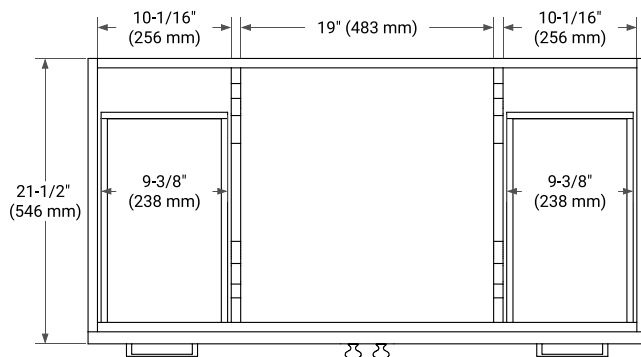

42" SINGLE SINK BASE CABINET

BASE CABINET DIMENSIONS

42" W x 21.5" D x 34.5" H

FEATURES

- Solid wood frame & plywood panels
- Dovetail drawers and joints
- Soft closing doors & drawers

HARDWARE FINISHES*

Brushed Nickel Satin Brass Matte Black Polished Chrome

PLAN VIEW

43" SINGLE OVAL SINK COUNTERTOP WITH 0.75 IN. THICKNESS

OVERALL DIMENSIONS

43" W x 22" D x 0.75" H

COUNTERTOP OPTIONS

Carrara Marble

FEATURES

- Solid countertop with mitered edges & seams
- Undermount white oval sink
- Pre-drilled for 8" widespread faucet

INCLUDED

- Countertop
- Matching Backsplash
- Oval Sink

COUNTERTOP PLAN VIEW

EDGE SIDE VIEW

THREE DIMENSIONAL COUNTERTOP VIEW