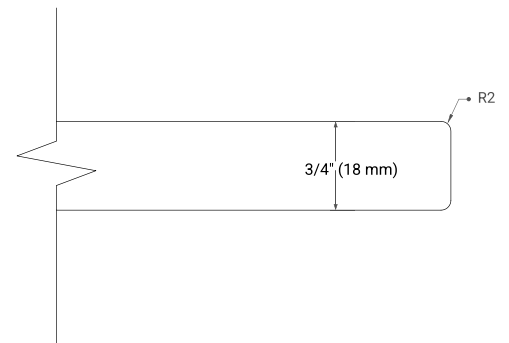

PLAN VIEW

43" SINGLE OVAL SINK COUNTERTOP WITH 0.75 IN. THICKNESS

OVERALL DIMENSIONS

43" W x 22" D x 0.75" H

COUNTERTOP OPTIONS

Carrara Marble

FEATURES

- Solid countertop with mitered edges & seams
- Undermount white oval sink
- Pre-drilled for 8" widespread faucet

INCLUDED

- Countertop
- Matching Backsplash
- Oval Sink

COUNTERTOP PLAN VIEW

EDGE SIDE VIEW

THREE DIMENSIONAL COUNTERTOP VIEW