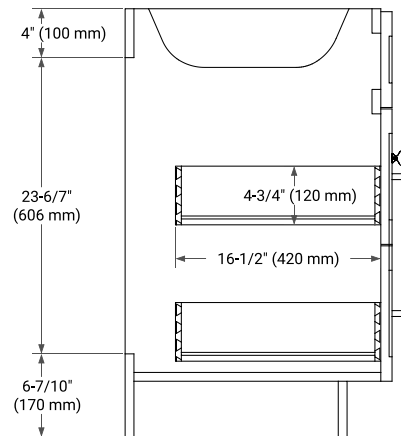

42" SINGLE SINK BASE CABINET

BASE CABINET DIMENSIONS

42" W x 21.5" D x 34.5" H

FEATURES

- Solid wood frame & plywood panels
- Dovetail drawers and joints
- Soft closing doors & drawers

HARDWARE FINISHES*

Brushed Nickel Satin Brass Matte Black Polished Chrome

PLAN VIEW

43" SINGLE OVAL SINK COUNTERTOP WITH 0.75 IN. THICKNESS

OVERALL DIMENSIONS

43" W x 22" D x 0.75" H

COUNTERTOP OPTIONS

Carrara Marble

FEATURES

- Solid countertop with mitered edges & seams
- Undermount white oval sink
- Pre-drilled for 8" widespread faucet

INCLUDED

- Countertop
- Matching Backsplash
- Oval Sink

COUNTERTOP PLAN VIEW

EDGE SIDE VIEW

THREE DIMENSIONAL COUNTERTOP VIEW