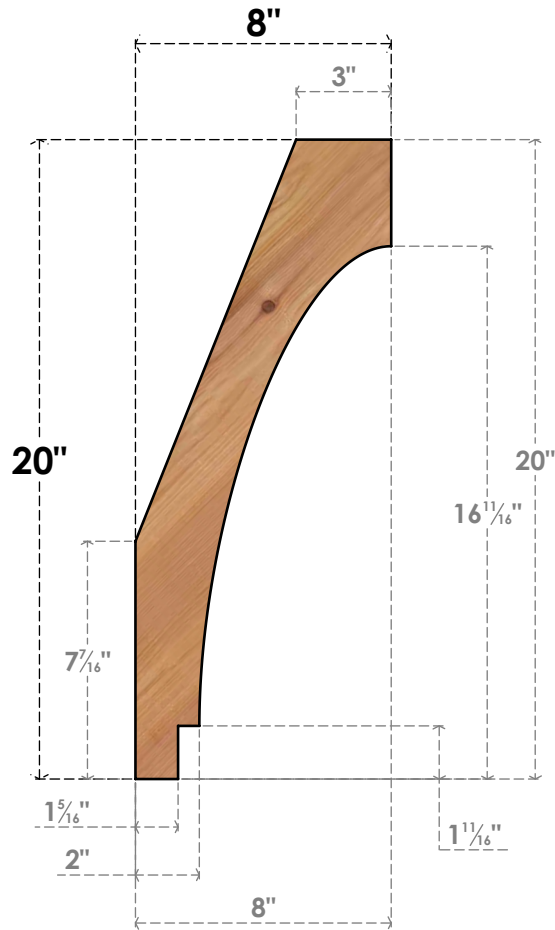

# BRC06X08X20IMP00SWR

5 1/2"W X 8"D X 20"H IMPERIAL SMOOTH BRACE, WESTERN RED CEDAR

**SIDE**

**FRONT**

EKENA MILLWORK  
 2300 WEST MAIN ST.  
 CLARKSVILLE, TX 75426  
 TOLL FREE: 866-607-0453  
 WWW.EKENAMILLWORK.COM

**NOTES**

1. INSTALLATION TO BE COMPLETED IN ACCORDANCE WITH MANUFACTURER'S SPECIFICATIONS.
2. DRAWING MAY NOT BE TO SCALE
3. THIS DRAWING IS INTENDED FOR DESIGN AND PLANNING PURPOSES ONLY.
4. ALL INFORMATION CONTAINED HEREIN WAS CURRENT AT THE TIME OF DEVELOPMENT BUT MUST BE REVIEWED AND APPROVED BY THE PRODUCT MANUFACTURER TO BE CONSIDERED ACCURATE.
5. PRODUCTS ARE NOT KILN DRIED. THIS ITEM IS UNIQUE AND WILL CONTAIN THE NATURAL VARIATIONS THAT THE WOOD SPECIES OFFERS. THIS MAY RESULT IN VARIATIONS UP TO 1/4"