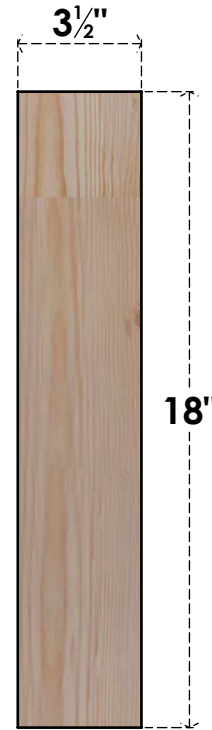

BRC04X10X18TRA00SDF

3 1/2"W X 10"D X 18"H TRADITIONAL SMOOTH BRACE, DOUGLAS FIR

SIDE

FRONT

EKENA MILLWORK
 2300 WEST MAIN ST.
 CLARKSVILLE, TX 75426
 TOLL FREE: 866-607-0453
 WWW.EKENAMILLWORK.COM

NOTES

1. INSTALLATION TO BE COMPLETED IN ACCORDANCE WITH MANUFACTURER'S SPECIFICATIONS.
2. DRAWING MAY NOT BE TO SCALE
3. THIS DRAWING IS INTENDED FOR DESIGN AND PLANNING PURPOSES ONLY.
4. ALL INFORMATION CONTAINED HEREIN WAS CURRENT AT THE TIME OF DEVELOPMENT BUT MUST BE REVIEWED AND APPROVED BY THE PRODUCT MANUFACTURER TO BE CONSIDERED ACCURATE.
5. PRODUCTS ARE NOT KILN DRIED. THIS ITEM IS UNIQUE AND WILL CONTAIN THE NATURAL VARIATIONS THAT THE WOOD SPECIES OFFERS. THIS MAY RESULT IN VARIATIONS UP TO 1/4"