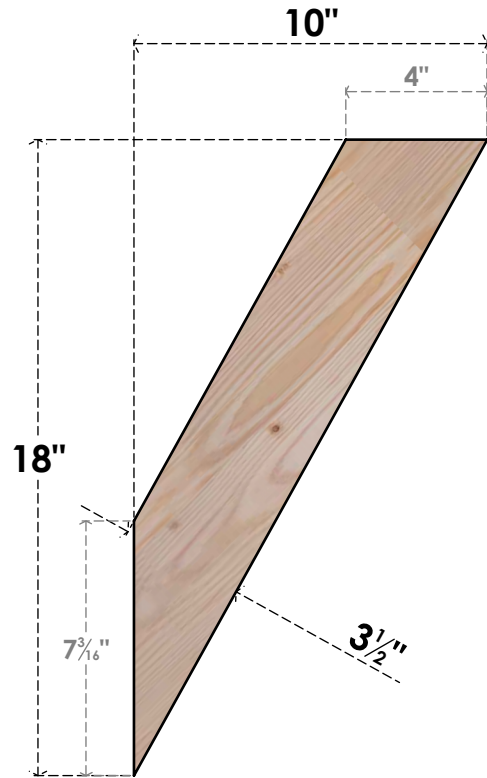

BRC04X10X18TRA00SDF

3 1/2"W X 10"D X 18"H TRADITIONAL SMOOTH BRACE, DOUGLAS FIR

SIDE

FRONT

EKENA MILLWORK
 2300 WEST MAIN ST.
 CLARKSVILLE, TX 75426
 TOLL FREE: 866-607-0453
 WWW.EKENAMILLWORK.COM

NOTES

1. INSTALLATION TO BE COMPLETED IN ACCORDANCE WITH MANUFACTURER'S SPECIFICATIONS.
2. DRAWING MAY NOT BE TO SCALE
3. THIS DRAWING IS INTENDED FOR DESIGN AND PLANNING PURPOSES ONLY.
4. ALL INFORMATION CONTAINED HEREIN WAS CURRENT AT THE TIME OF DEVELOPMENT BUT MUST BE REVIEWED AND APPROVED BY THE PRODUCT MANUFACTURER TO BE CONSIDERED ACCURATE.
5. PRODUCTS ARE NOT KILN DRIED. THIS ITEM IS UNIQUE AND WILL CONTAIN THE NATURAL VARIATIONS THAT THE WOOD SPECIES OFFERS. THIS MAY RESULT IN VARIATIONS UP TO 1/4"